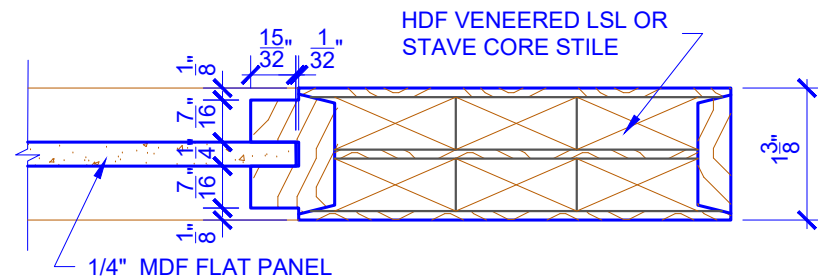

DETAIL 2

* SEE LIMITED LIFETIME WARRANTY FOR TOLERANCES AND EXCLUSIONS