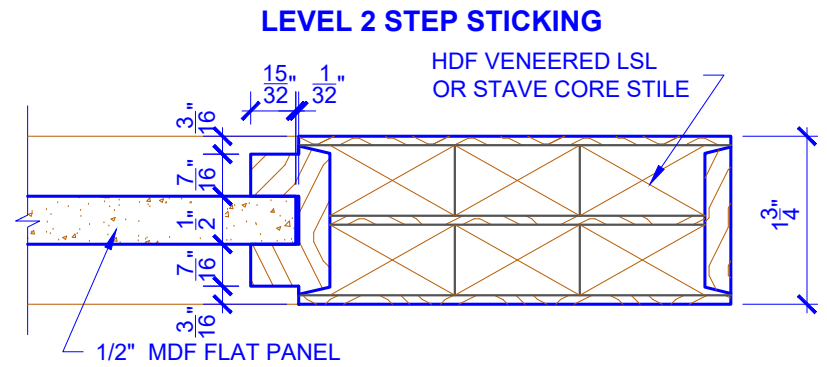

**PASSAGE, POCKET,
BYPASS, BARN DOORS**

BIFOLD DOORS

DOOR COMPONENT SIZES			
DOOR WIDTH	STILE WIDTH "A"	PANEL WIDTH "B"	PANEL HEIGHT "C"
2-0 THRU 2-4	4"	VARIES	VARIES
2-6 THRU 4-0	4-1/2"	VARIES	VARIES

NOTES:

- BIFOLD LEAF WIDTHS 9"-24" WILL HAVE 2" WIDE STILES.
- ALL COMPONENTS (STILES, RAILS & MULLIONS) MEASUREMENTS ARE "NET" FACE-WIDTH DIMENSIONS, NOT INCLUDING STICKING PROFILES OR APPLIED MOULDING.
- DOORS NARROWER THAN 2'-0" IN WIDTH ON 2 OR 3 PANEL WIDE DOORS WILL BE MADE AS 1-PANEL WIDE IN A CORRESPONDING DESIGN. PN324 DESIGN 1-8 WIDE WOULD BE A PN223 DESIGN.