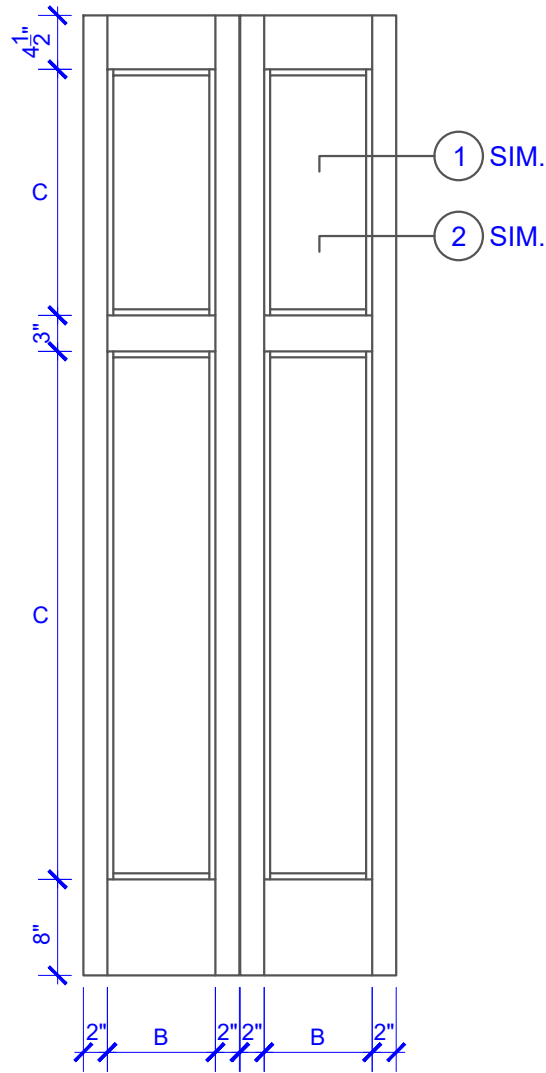

**PASSAGE, POCKET,
BYPASS, BARN DOORS**

BIFOLD DOORS

DOOR COMPONENT SIZES			
DOOR WIDTH	STILE WIDTH "A"	PANEL WIDTH "B"	PANEL HEIGHT "C"
2-0 THRU 2-4	4"	VARIES	VARIES
2-6 THRU 4-0	4-1/2"	VARIES	VARIES

NOTES:

- BIFOLD LEAF WIDTHS 9"-24" WILL HAVE 2" WIDE STILES.
- ALL COMPONENTS (STILES, RAILS & MULLIONS) MEASUREMENTS ARE "NET" FACE-WIDTH DIMENSIONS, NOT INCLUDING STICKING PROFILES OR APPLIED MOULDING.
- DOORS NARROWER THAN 2'-0" IN WIDTH ON 2 OR 3 PANEL WIDE DOORS WILL BE MADE AS 1-PANEL WIDE IN A CORRESPONDING DESIGN. PN324 DESIGN 1-8 WIDE WOULD BE A PN223 DESIGN.