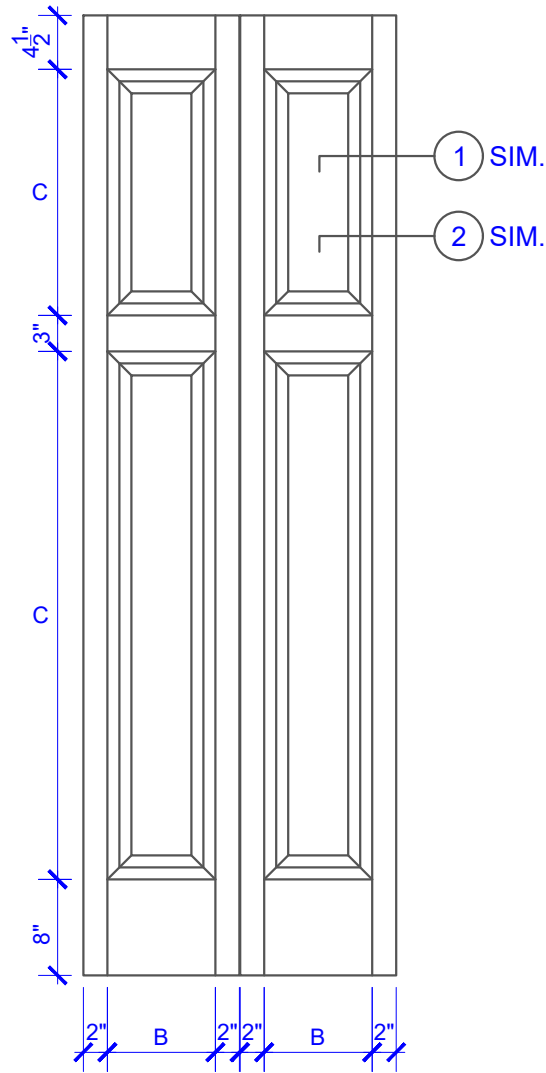

**PASSAGE, POCKET,  
BYPASS, BARN DOORS**

**BIFOLD DOORS**

DOOR COMPONENT SIZES			
DOOR WIDTH	STILE WIDTH "A"	PANEL WIDTH "B"	PANEL HEIGHT "C"
2-0 THRU 2-4	4"	VARIABLES	VARIABLES
2-6 THRU 4-0	4-1/2"	VARIABLES	VARIABLES

NOTES:

- BIFOLD LEAF WIDTHS 9"-24" WILL HAVE 2" WIDE STILES.
- ALL COMPONENTS (STILES, RAILS & MULLIONS) MEASUREMENTS ARE "NET" FACE-WIDTH DIMENSIONS, NOT INCLUDING STICKING PROFILES OR APPLIED MOULDING.
- DOORS NARROWER THAN 2'-0" IN WIDTH ON 2 OR 3 PANEL WIDE DOORS WILL BE MADE AS 1-PANEL WIDE IN A CORRESPONDING DESIGN. PN324 DESIGN 1-8 WIDE WOULD BE A PN223 DESIGN.