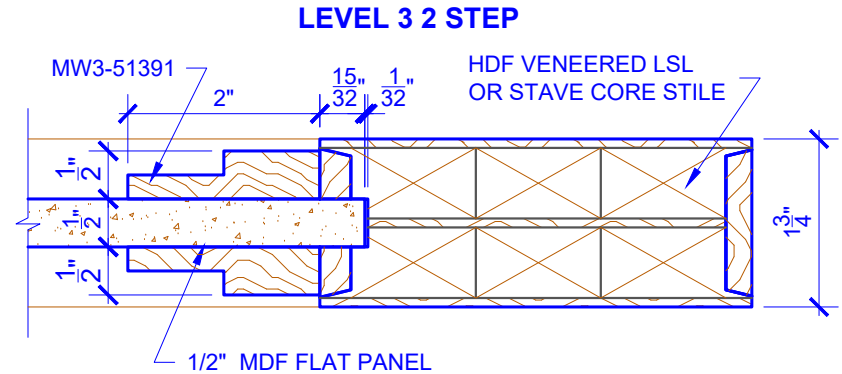

**PASSAGE, POCKET,  
BYPASS, BARN DOORS**

**BIFOLD DOORS**

DOOR COMPONENT SIZES			
DOOR WIDTH	STILE WIDTH "A"	PANEL WIDTH "B"	PANEL HEIGHT "C"
2-0 THRU 2-4	4"	VARIABLES	VARIABLES
2-6 THRU 4-0	4-1/2"	VARIABLES	VARIABLES

NOTES:

- BIFOLD LEAF WIDTHS 9"-24" WILL HAVE 2" WIDE STILES.
- ALL COMPONENTS (STILES, RAILS & MULLIONS) MEASUREMENTS ARE "NET" FACE-WIDTH DIMENSIONS, NOT INCLUDING STICKING PROFILES OR APPLIED MOULDING.
- DOORS NARROWER THAN 2'-0" IN WIDTH ON 2 OR 3 PANEL WIDE DOORS WILL BE MADE AS 1-PANEL WIDE IN A CORRESPONDING DESIGN. PN324 DESIGN 1-8 WIDE WOULD BE A PN223 DESIGN.