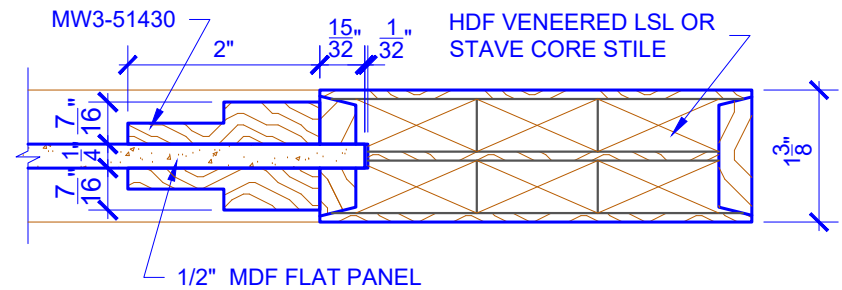

DETAIL 2

* SEE LIMITED LIFETIME WARRANTY FOR TOLERANCES AND EXCLUSIONS