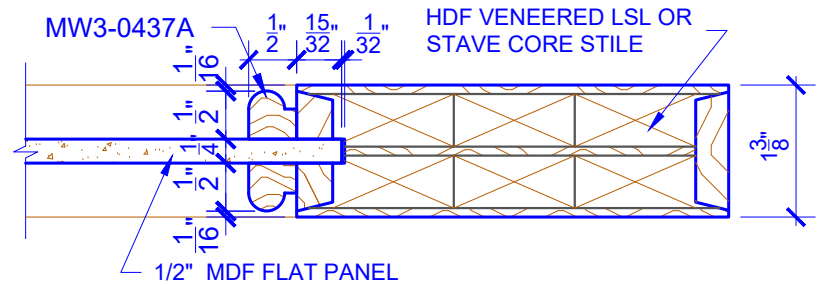

DETAIL 2

* SEE LIMITED LIFETIME WARRANTY FOR TOLERANCES AND EXCLUSIONS