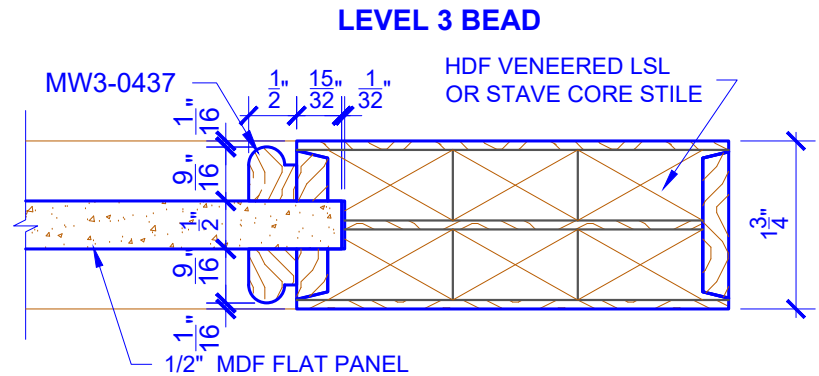

**PASSAGE, POCKET,  
BYPASS, BARN DOORS**

**BIFOLD DOORS**

DOOR COMPONENT SIZES			
DOOR WIDTH	STILE WIDTH "A"	PANEL WIDTH "B"	PANEL HEIGHT "C"
2-0 THRU 2-4	4"	VARIES	VARIES
2-6 THRU 4-0	4-1/2"	VARIES	VARIES

NOTES:

1. BIFOLD LEAF WIDTHS 9"-24" WILL HAVE 2" WIDE STILES.
2. ALL COMPONENTS (STILES, RAILS & MULLIONS) MEASUREMENTS ARE "NET" FACE-WIDTH DIMENSIONS, NOT INCLUDING STICKING PROFILES OR APPLIED MOULDING.
3. DOORS NARROWER THAN 2'-0" IN WIDTH ON 2 OR 3 PANEL WIDE DOORS WILL BE MADE AS 1-PANEL WIDE IN A CORRESPONDING DESIGN. PN324 DESIGN 1-8 WIDE WOULD BE A PN223 DESIGN.