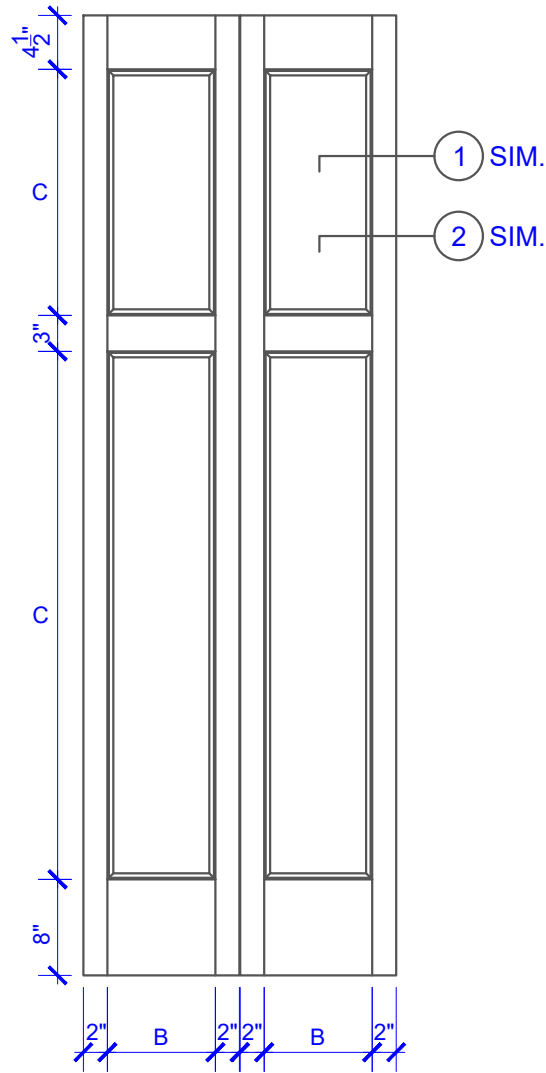

**PASSAGE, POCKET,  
BYPASS, BARN DOORS**

**BIFOLD DOORS**

DOOR COMPONENT SIZES			
DOOR WIDTH	STILE WIDTH "A"	PANEL WIDTH "B"	PANEL HEIGHT "C"
2-0 THRU 2-4	4"	VARIES	VARIES
2-6 THRU 4-0	4-1/2"	VARIES	VARIES

NOTES:

1. BIFOLD LEAF WIDTHS 9"-24" WILL HAVE 2" WIDE STILES.
2. ALL COMPONENTS (STILES, RAILS & MULLIONS) MEASUREMENTS ARE "NET" FACE-WIDTH DIMENSIONS, NOT INCLUDING STICKING PROFILES OR APPLIED MOULDING.
3. DOORS NARROWER THAN 2'-0" IN WIDTH ON 2 OR 3 PANEL WIDE DOORS WILL BE MADE AS 1-PANEL WIDE IN A CORRESPONDING DESIGN. PN324 DESIGN 1-8 WIDE WOULD BE A PN223 DESIGN.