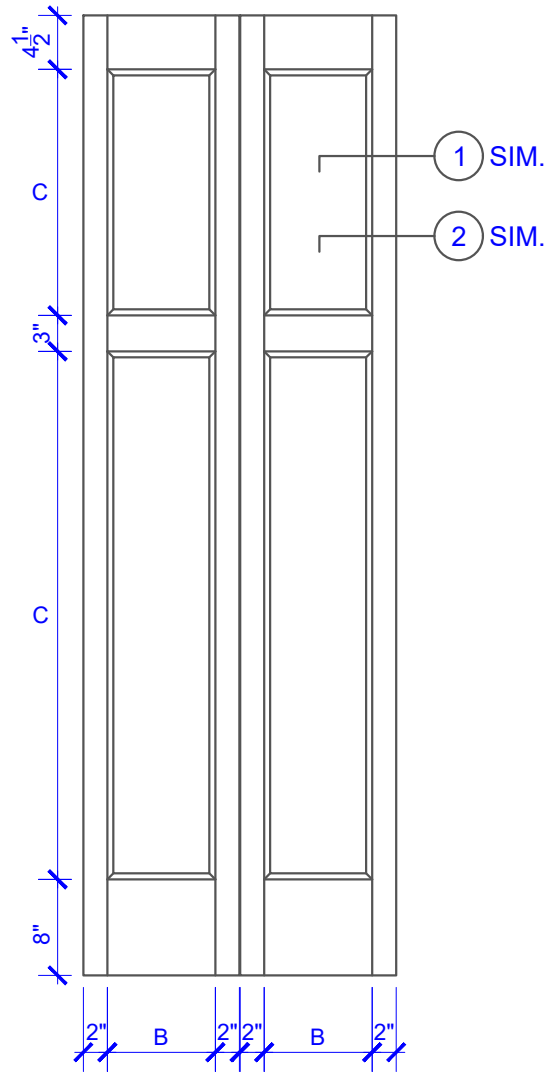

**PASSAGE, POCKET,  
BYPASS, BARN DOORS**

**BIFOLD DOORS**

DOOR COMPONENT SIZES			
DOOR WIDTH	STILE WIDTH "A"	PANEL WIDTH "B"	PANEL HEIGHT "C"
2-0 THRU 2-4	4"	VARIABLES	VARIABLES
2-6 THRU 4-0	4-1/2"	VARIABLES	VARIABLES

NOTES:

- BIFOLD LEAF WIDTHS 9"-24" WILL HAVE 2" WIDE STILES.
- ALL COMPONENTS (STILES, RAILS & MULLIONS) MEASUREMENTS ARE "NET" FACE-WIDTH DIMENSIONS, NOT INCLUDING STICKING PROFILES OR APPLIED MOULDING.
- DOORS NARROWER THAN 2'-0" IN WIDTH ON 2 OR 3 PANEL WIDE DOORS WILL BE MADE AS 1-PANEL WIDE IN A CORRESPONDING DESIGN. PN324 DESIGN 1-8 WIDE WOULD BE A PN223 DESIGN.