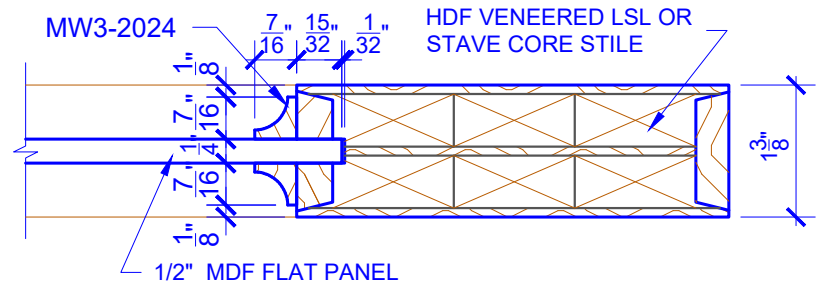

DETAIL 2

* SEE LIMITED LIFETIME WARRANTY FOR TOLERANCES AND EXCLUSIONS