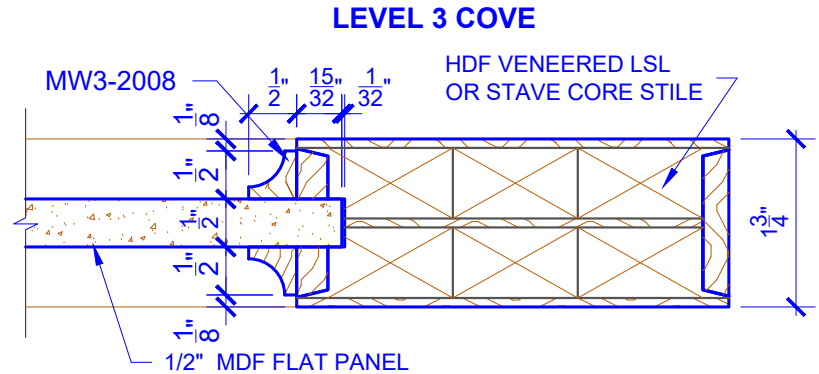

**PASSAGE, POCKET,  
BYPASS, BARN DOORS**

**BIFOLD DOORS**

DOOR COMPONENT SIZES			
DOOR WIDTH	STILE WIDTH "A"	PANEL WIDTH "B"	PANEL HEIGHT "C"
2-0 THRU 2-4	4"	VARIABLES	VARIABLES
2-6 THRU 4-0	4-1/2"	VARIABLES	VARIABLES

NOTES:

- BIFOLD LEAF WIDTHS 9"-24" WILL HAVE 2" WIDE STILES.
- ALL COMPONENTS (STILES, RAILS & MULLIONS) MEASUREMENTS ARE "NET" FACE-WIDTH DIMENSIONS, NOT INCLUDING STICKING PROFILES OR APPLIED MOULDING.
- DOORS NARROWER THAN 2'-0" IN WIDTH ON 2 OR 3 PANEL WIDE DOORS WILL BE MADE AS 1-PANEL WIDE IN A CORRESPONDING DESIGN. PN324 DESIGN 1-8 WIDE WOULD BE A PN223 DESIGN.