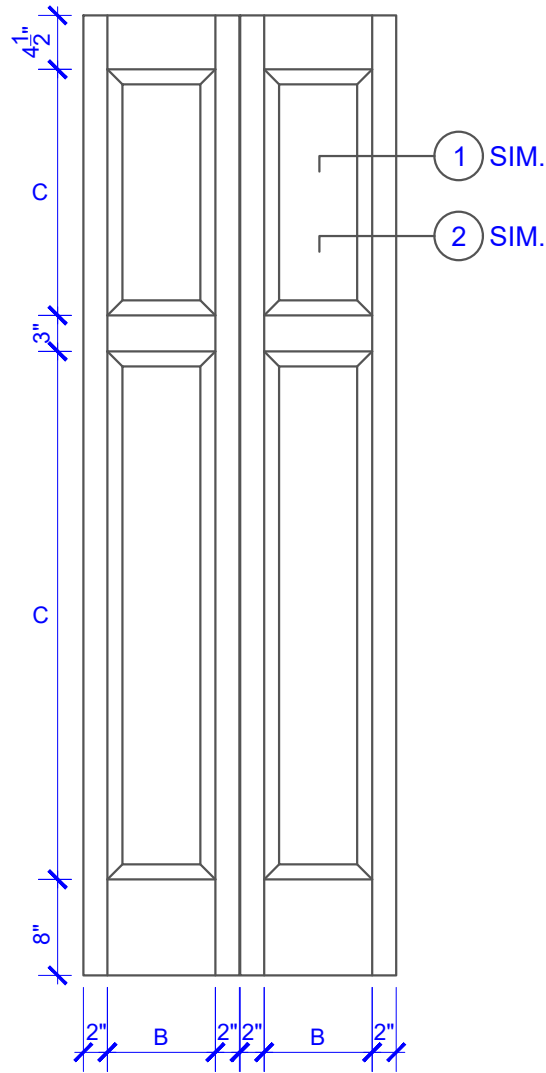

**PASSAGE, POCKET,
BYPASS, BARN DOORS**

BIFOLD DOORS

DOOR COMPONENT SIZES			
DOOR WIDTH	STILE WIDTH "A"	PANEL WIDTH "B"	PANEL HEIGHT "C"
2-0 THRU 2-4	4"	VARIES	VARIES
2-6 THRU 4-0	4-1/2"	VARIES	VARIES

NOTES:

- BIFOLD LEAF WIDTHS 9"-24" WILL HAVE 2" WIDE STILES.
- ALL COMPONENTS (STILES, RAILS & MULLIONS) MEASUREMENTS ARE "NET" FACE-WIDTH DIMENSIONS, NOT INCLUDING STICKING PROFILES OR APPLIED MOULDING.
- DOORS NARROWER THAN 2'-0" IN WIDTH ON 2 OR 3 PANEL WIDE DOORS WILL BE MADE AS 1-PANEL WIDE IN A CORRESPONDING DESIGN. PN324 DESIGN 1-8 WIDE WOULD BE A PN223 DESIGN.