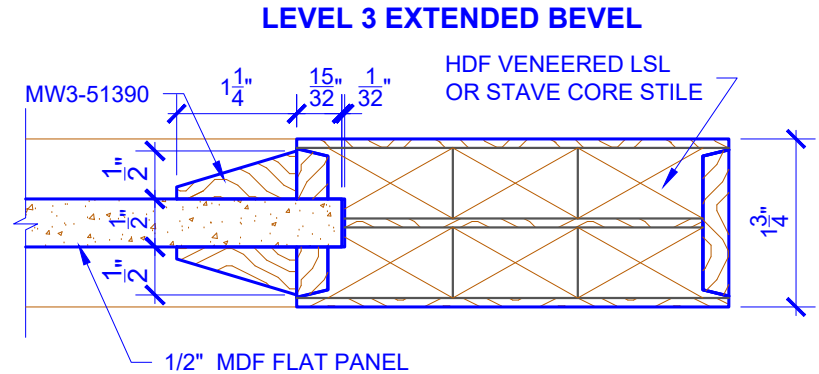

**PASSAGE, POCKET,
BYPASS, BARN DOORS**

BIFOLD DOORS

DOOR COMPONENT SIZES			
DOOR WIDTH	STILE WIDTH "A"	PANEL WIDTH "B"	PANEL HEIGHT "C"
2-0 THRU 2-4	4"	VARIES	VARIES
2-6 THRU 4-0	4-1/2"	VARIES	VARIES

NOTES:

- BIFOLD LEAF WIDTHS 9"-24" WILL HAVE 2" WIDE STILES.
- ALL COMPONENTS (STILES, RAILS & MULLIONS) MEASUREMENTS ARE "NET" FACE-WIDTH DIMENSIONS, NOT INCLUDING STICKING PROFILES OR APPLIED MOULDING.
- DOORS NARROWER THAN 2'-0" IN WIDTH ON 2 OR 3 PANEL WIDE DOORS WILL BE MADE AS 1-PANEL WIDE IN A CORRESPONDING DESIGN. PN324 DESIGN 1-8 WIDE WOULD BE A PN223 DESIGN.