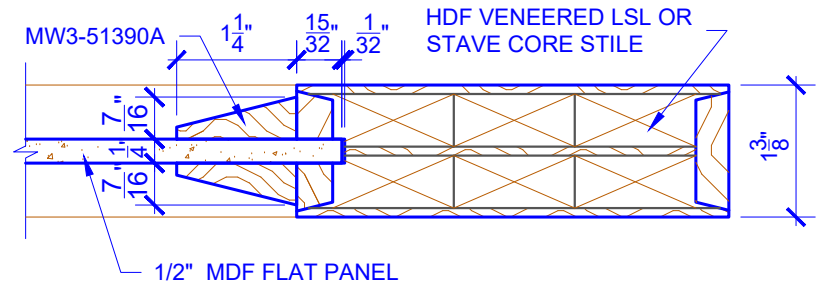

DETAIL 2

* SEE LIMITED LIFETIME WARRANTY FOR TOLERANCES AND EXCLUSIONS