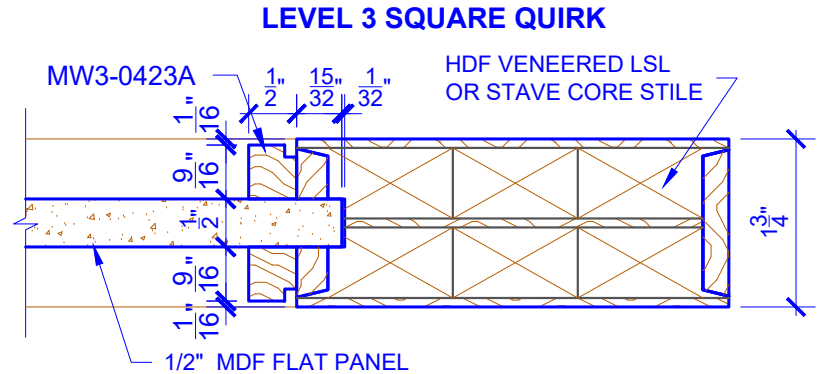

**PASSAGE, POCKET,
BYPASS, BARN DOORS**

BIFOLD DOORS

DOOR COMPONENT SIZES			
DOOR WIDTH	STILE WIDTH "A"	PANEL WIDTH "B"	PANEL HEIGHT "C"
2-0 THRU 2-4	4"	VARIES	VARIES
2-6 THRU 4-0	4-1/2"	VARIES	VARIES

NOTES:

1. BIFOLD LEAF WIDTHS 9"-24" WILL HAVE 2" WIDE STILES.
2. ALL COMPONENTS (STILES, RAILS & MULLIONS) MEASUREMENTS ARE "NET" FACE-WIDTH DIMENSIONS, NOT INCLUDING STICKING PROFILES OR APPLIED MOULDING.
3. DOORS NARROWER THAN 2'-0" IN WIDTH ON 2 OR 3 PANEL WIDE DOORS WILL BE MADE AS 1-PANEL WIDE IN A CORRESPONDING DESIGN. PN324 DESIGN 1-8 WIDE WOULD BE A PN223 DESIGN.