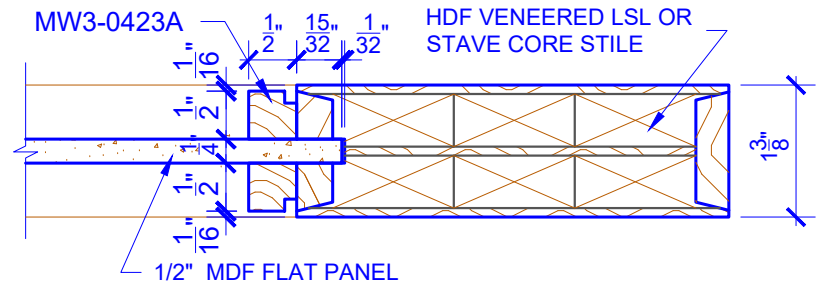

DETAIL 2

* SEE LIMITED LIFETIME WARRANTY FOR TOLERANCES AND EXCLUSIONS