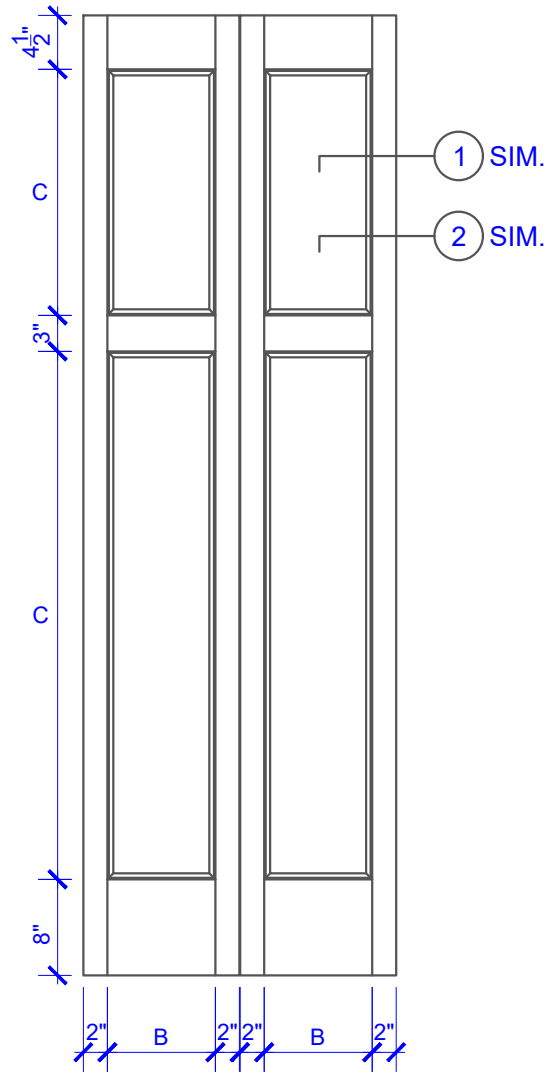

**PASSAGE, POCKET,
BYPASS, BARN DOORS**

BIFOLD DOORS

DOOR COMPONENT SIZES			
DOOR WIDTH	STILE WIDTH "A"	PANEL WIDTH "B"	PANEL HEIGHT "C"
2-0 THRU 2-4	4"	VARIES	VARIES
2-6 THRU 4-0	4-1/2"	VARIES	VARIES

NOTES:

1. BIFOLD LEAF WIDTHS 9"-24" WILL HAVE 2" WIDE STILES.
2. ALL COMPONENTS (STILES, RAILS & MULLIONS) MEASUREMENTS ARE "NET" FACE-WIDTH DIMENSIONS, NOT INCLUDING STICKING PROFILES OR APPLIED MOULDING.
3. DOORS NARROWER THAN 2'-0" IN WIDTH ON 2 OR 3 PANEL WIDE DOORS WILL BE MADE AS 1-PANEL WIDE IN A CORRESPONDING DESIGN. PN324 DESIGN 1-8 WIDE WOULD BE A PN223 DESIGN.