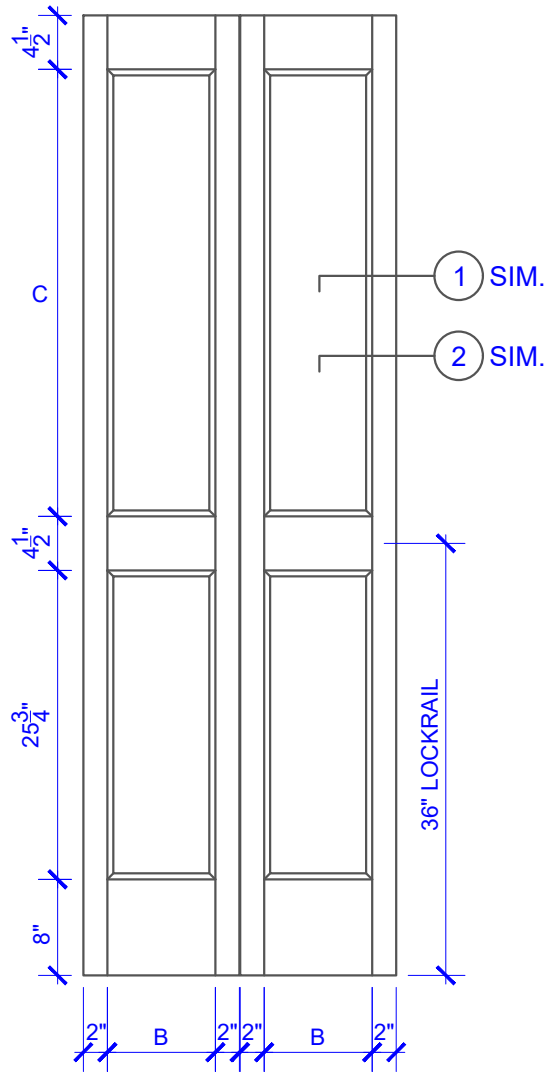

**PASSAGE, POCKET,  
BYPASS, BARN DOORS**

**BIFOLD DOORS**

**DOOR COMPONENT SIZES**

DOOR WIDTH	STILE WIDTH "A"	PANEL WIDTH "B"	TOP PANEL HEIGHT "C"
2-0 THRU 2-4	4"	VARIES	VARIES
2-6 THRU 4-0	4-1/2"	VARIES	VARIES

**NOTES:**

1. BIFOLD LEAF WIDTHS 9"-24" WILL HAVE 2" WIDE STILES.
2. ALL COMPONENTS (STILES, RAILS & MULLIONS) MEASUREMENTS ARE "NET" FACE-WIDTH DIMENSIONS, NOT INCLUDING STICKING PROFILES OR APPLIED MOULDING.
3. DOORS NARROWER THAN 2'-0" IN WIDTH ON 2 OR 3 PANEL WIDE DOORS WILL BE MADE AS 1-PANEL WIDE IN A CORRESPONDING DESIGN. PN325 DESIGN 1-8 WIDE WOULD BE A PN201 DESIGN.