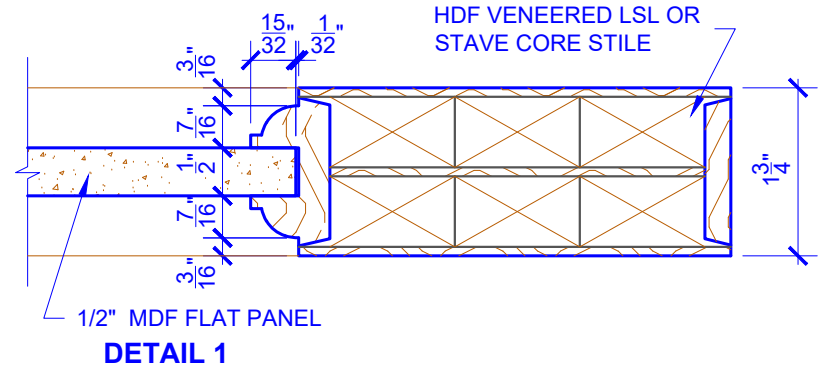

LEVEL 2 OVOLO STICKING