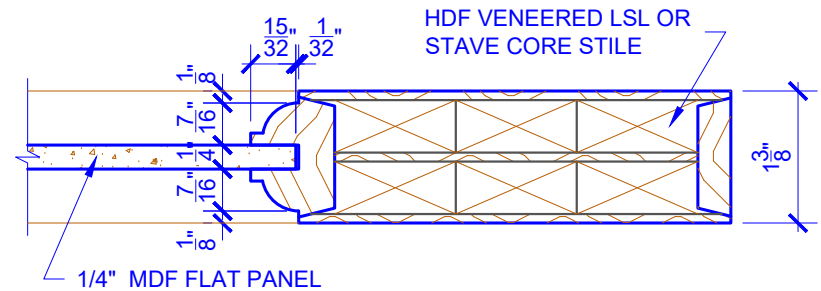

DETAIL 1

DETAIL 2

* SEE LIMITED LIFETIME WARRANTY FOR TOLERANCES AND EXCLUSIONS