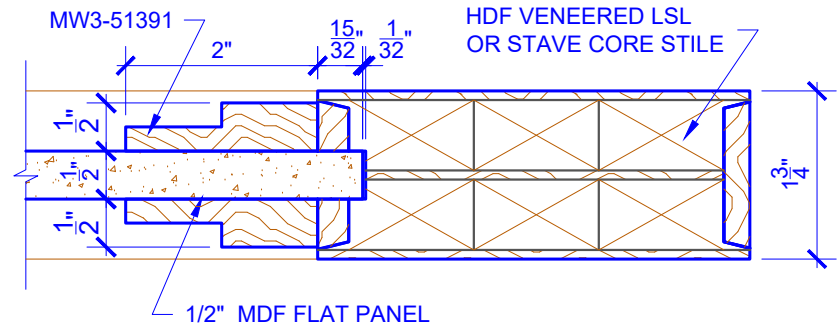

LEVEL 3 2 STEP

DETAIL 1