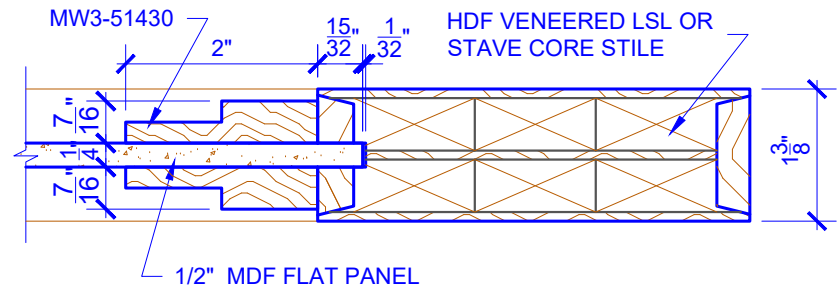

DETAIL 2

* SEE LIMITED LIFETIME WARRANTY FOR TOLERANCES AND EXCLUSIONS