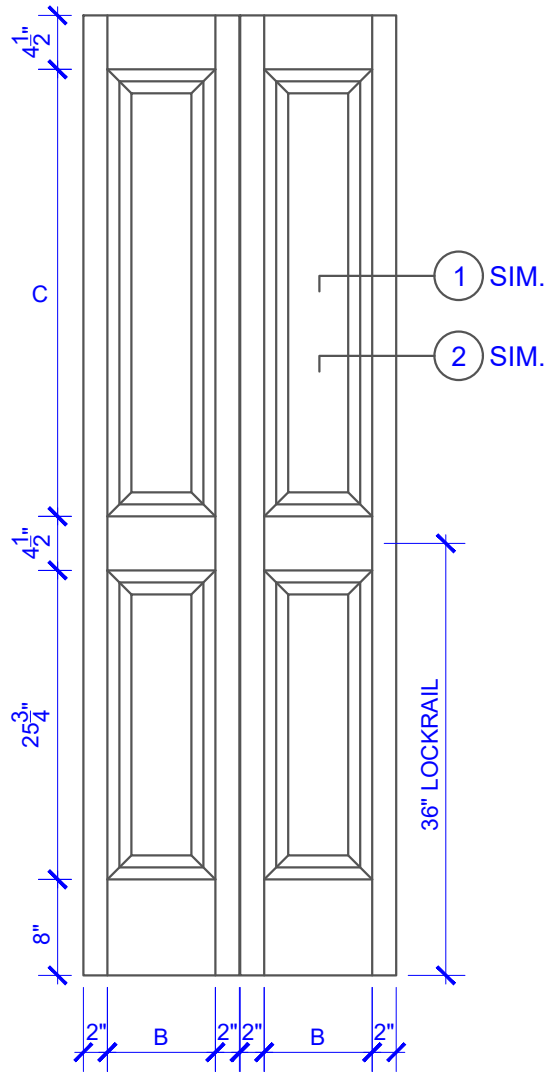

**PASSAGE, POCKET,  
BYPASS, BARN DOORS**

**BIFOLD DOORS**

**DOOR COMPONENT SIZES**

DOOR WIDTH	STILE WIDTH "A"	PANEL WIDTH "B"	TOP PANEL HEIGHT "C"
2-0 THRU 2-4	4"	VARIES	VARIES
2-6 THRU 4-0	4-1/2"	VARIES	VARIES

**NOTES:**

1. BIFOLD LEAF WIDTHS 9"-24" WILL HAVE 2" WIDE STILES.
2. ALL COMPONENTS (STILES, RAILS & MULLIONS) MEASUREMENTS ARE "NET" FACE-WIDTH DIMENSIONS, NOT INCLUDING STICKING PROFILES OR APPLIED MOULDING.
3. DOORS NARROWER THAN 2'-0" IN WIDTH ON 2 OR 3 PANEL WIDE DOORS WILL BE MADE AS 1-PANEL WIDE IN A CORRESPONDING DESIGN. PN325 DESIGN 1-8 WIDE WOULD BE A PN201 DESIGN.