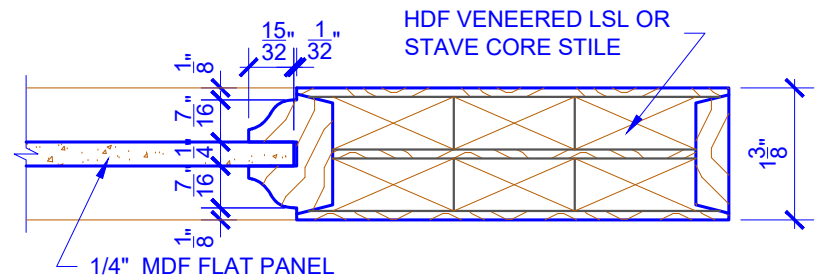

DETAIL 1

DETAIL 2

* SEE LIMITED LIFETIME WARRANTY FOR TOLERANCES AND EXCLUSIONS