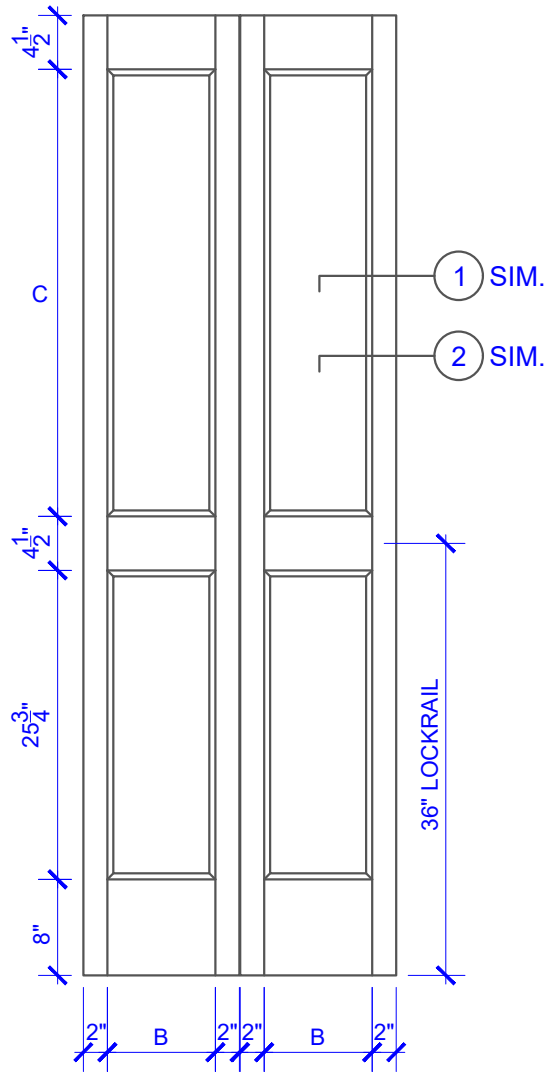

**PASSAGE, POCKET,
BYPASS, BARN DOORS**

BIFOLD DOORS

DOOR COMPONENT SIZES

DOOR WIDTH	STILE WIDTH "A"	PANEL WIDTH "B"	TOP PANEL HEIGHT "C"
2-0 THRU 2-4	4"	VARIES	VARIES
2-6 THRU 4-0	4-1/2"	VARIES	VARIES

NOTES:

1. BIFOLD LEAF WIDTHS 9"-24" WILL HAVE 2" WIDE STILES.
2. ALL COMPONENTS (STILES, RAILS & MULLIONS) MEASUREMENTS ARE "NET" FACE-WIDTH DIMENSIONS, NOT INCLUDING STICKING PROFILES OR APPLIED MOULDING.
3. DOORS NARROWER THAN 2'-0" IN WIDTH ON 2 OR 3 PANEL WIDE DOORS WILL BE MADE AS 1-PANEL WIDE IN A CORRESPONDING DESIGN. PN401 DESIGN 1-8 WIDE WOULD BE A PN201 DESIGN.