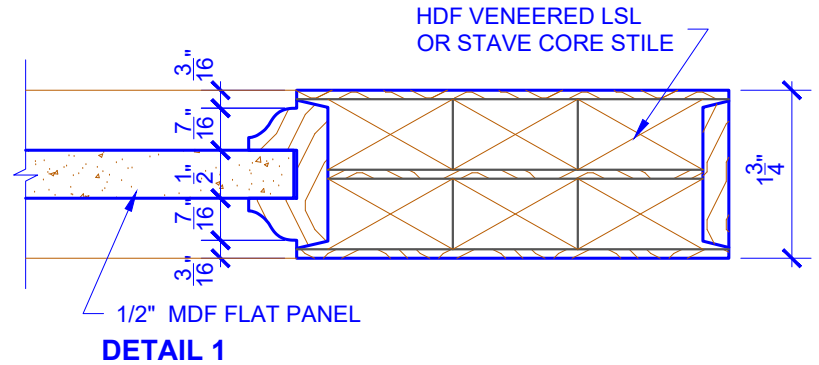

LEVEL 2 OGEE STICKING