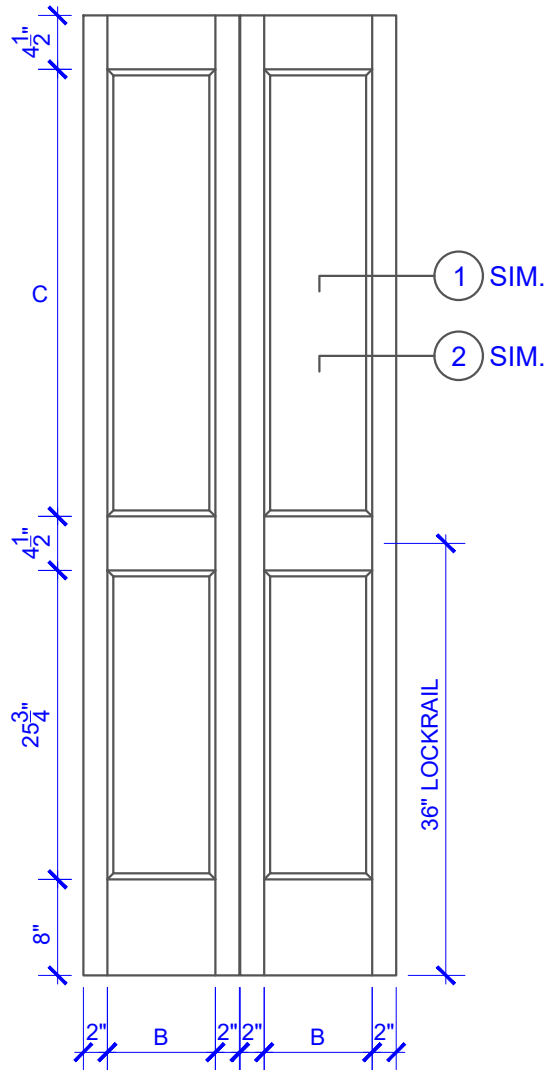

**PASSAGE, POCKET,
BYPASS, BARN DOORS**

BIFOLD DOORS

DOOR COMPONENT SIZES

DOOR WIDTH	STILE WIDTH "A"	PANEL WIDTH "B"	TOP PANEL HEIGHT "C"
2-0 THRU 2-4	4"	VARIES	VARIES
2-6 THRU 4-0	4-1/2"	VARIES	VARIES

NOTES:

1. BIFOLD LEAF WIDTHS 9"-24" WILL HAVE 2" WIDE STILES.
2. ALL COMPONENTS (STILES, RAILS & MULLIONS) MEASUREMENTS ARE "NET" FACE-WIDTH DIMENSIONS, NOT INCLUDING STICKING PROFILES OR APPLIED MOULDING.
3. DOORS NARROWER THAN 2'-0" IN WIDTH ON 2 OR 3 PANEL WIDE DOORS WILL BE MADE AS 1-PANEL WIDE IN A CORRESPONDING DESIGN. PN401 DESIGN 1-8 WIDE WOULD BE A PN201 DESIGN.