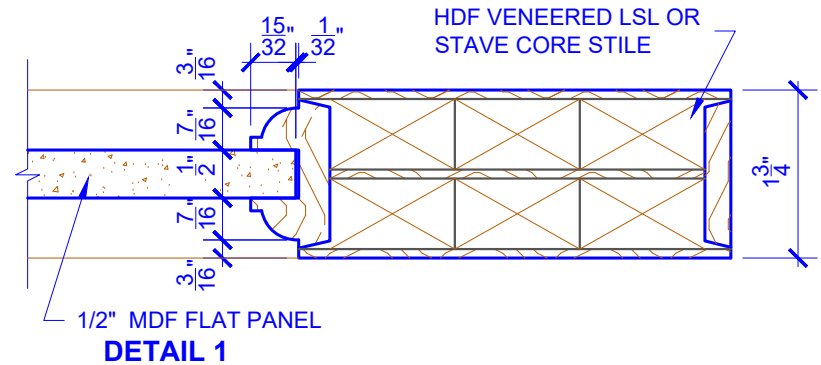

LEVEL 2 OVOLO STICKING