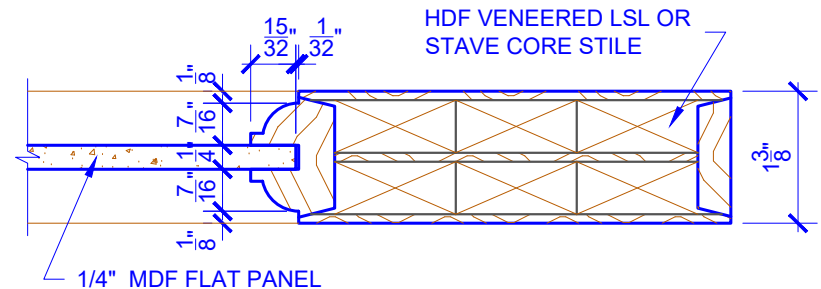

DETAIL 1

DETAIL 2

* SEE LIMITED LIFETIME WARRANTY FOR TOLERANCES AND EXCLUSIONS