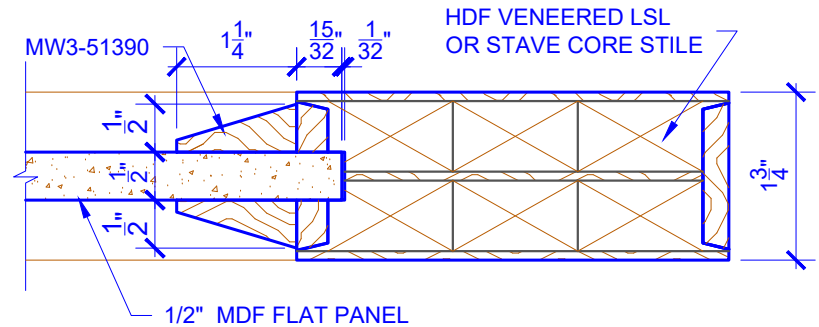

LEVEL 3 EXTENDED BEVEL

DETAIL 1