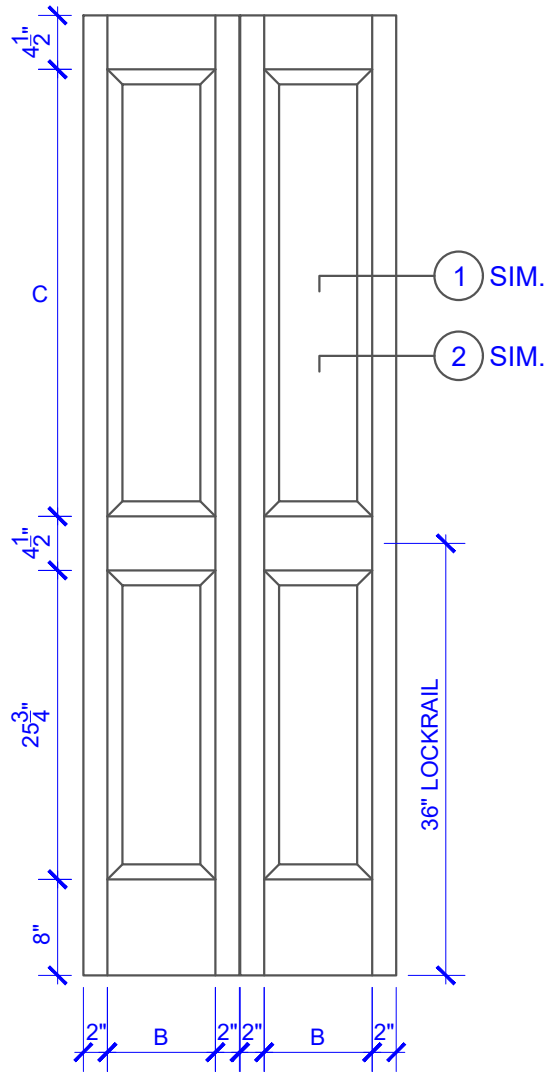

**PASSAGE, POCKET,
BYPASS, BARN DOORS**

BIFOLD DOORS

DOOR COMPONENT SIZES

DOOR WIDTH	STILE WIDTH "A"	PANEL WIDTH "B"	TOP PANEL HEIGHT "C"
2-0 THRU 2-4	4"	VARIES	VARIES
2-6 THRU 4-0	4-1/2"	VARIES	VARIES

NOTES:

1. BIFOLD LEAF WIDTHS 9"-24" WILL HAVE 2" WIDE STILES.
2. ALL COMPONENTS (STILES, RAILS & MULLIONS) MEASUREMENTS ARE "NET" FACE-WIDTH DIMENSIONS, NOT INCLUDING STICKING PROFILES OR APPLIED MOULDING.
3. DOORS NARROWER THAN 2'-0" IN WIDTH ON 2 OR 3 PANEL WIDE DOORS WILL BE MADE AS 1-PANEL WIDE IN A CORRESPONDING DESIGN. PN401 DESIGN 1-8 WIDE WOULD BE A PN201 DESIGN.