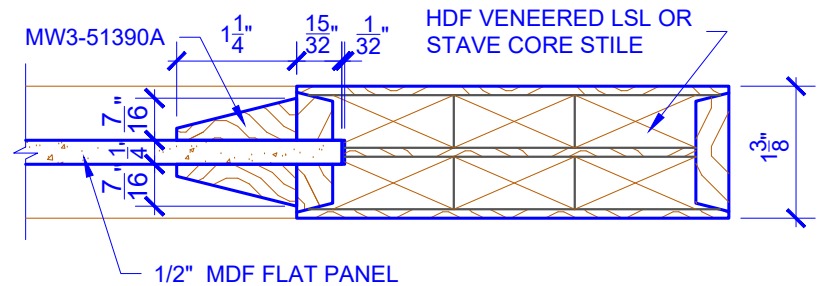

DETAIL 2

* SEE LIMITED LIFETIME WARRANTY FOR TOLERANCES AND EXCLUSIONS