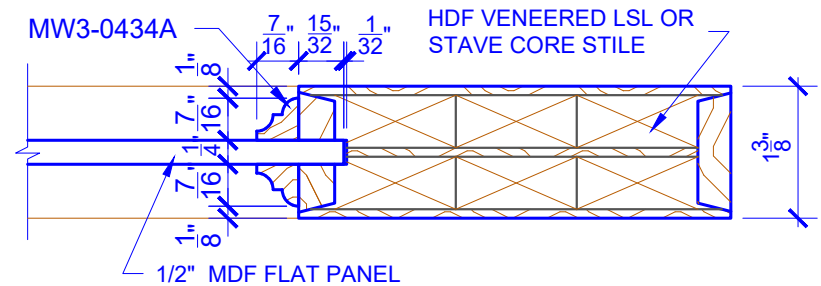

DETAIL 1

DETAIL 2

* SEE LIMITED LIFETIME WARRANTY FOR TOLERANCES AND EXCLUSIONS