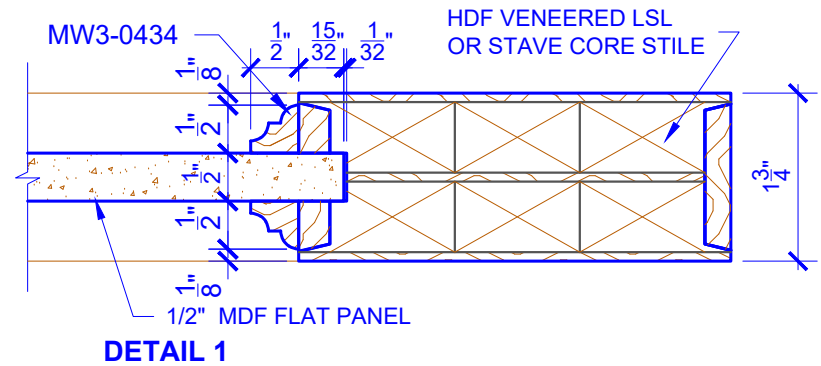

LEVEL 3 BEAD & COVE