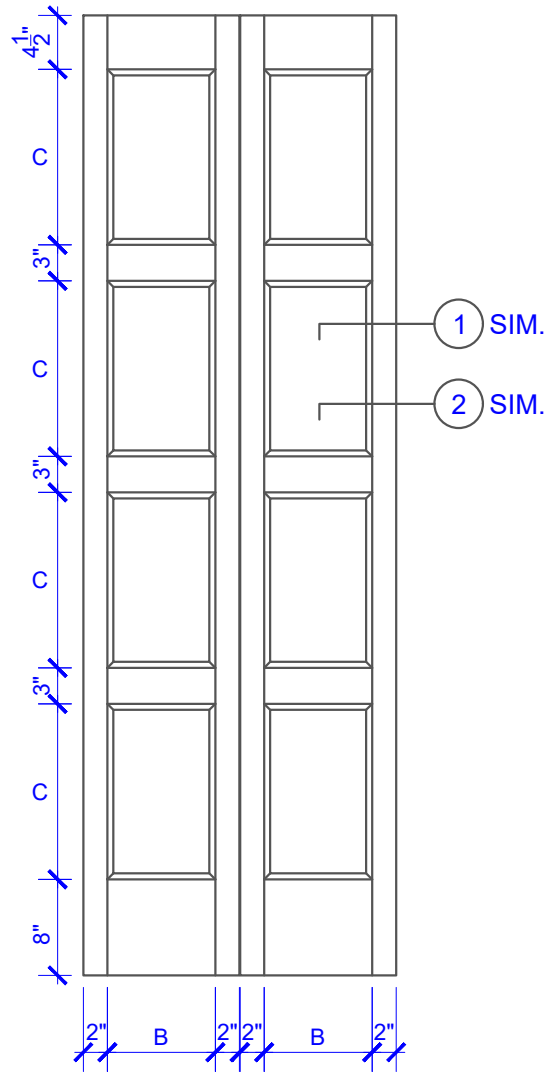

**PASSAGE, POCKET,  
BYPASS, BARN DOORS**

**BIFOLD DOORS**

DOOR COMPONENT SIZES			
DOOR WIDTH	STILE WIDTH "A"	PANEL WIDTH "B"	TOP PANEL HEIGHT "C"
2-0 THRU 2-4	4"	VARIES	VARIES
2-6 THRU 4-0	4-1/2"	VARIES	VARIES

NOTES:

- BIFOLD LEAF WIDTHS 9"-24" WILL HAVE 2" WIDE STILES.
- ALL COMPONENTS (STILES, RAILS & MULLIONS) MEASUREMENTS ARE "NET" FACE-WIDTH DIMENSIONS, NOT INCLUDING STICKING PROFILES OR APPLIED MOULDING.
- DOORS NARROWER THAN 2'-0" IN WIDTH ON 2 OR 3 PANEL WIDE DOORS WILL BE MADE AS 1-PANEL WIDE IN A CORRESPONDING DESIGN. PN401 DESIGN 1-8 WIDE WOULD BE A PN201 DESIGN.