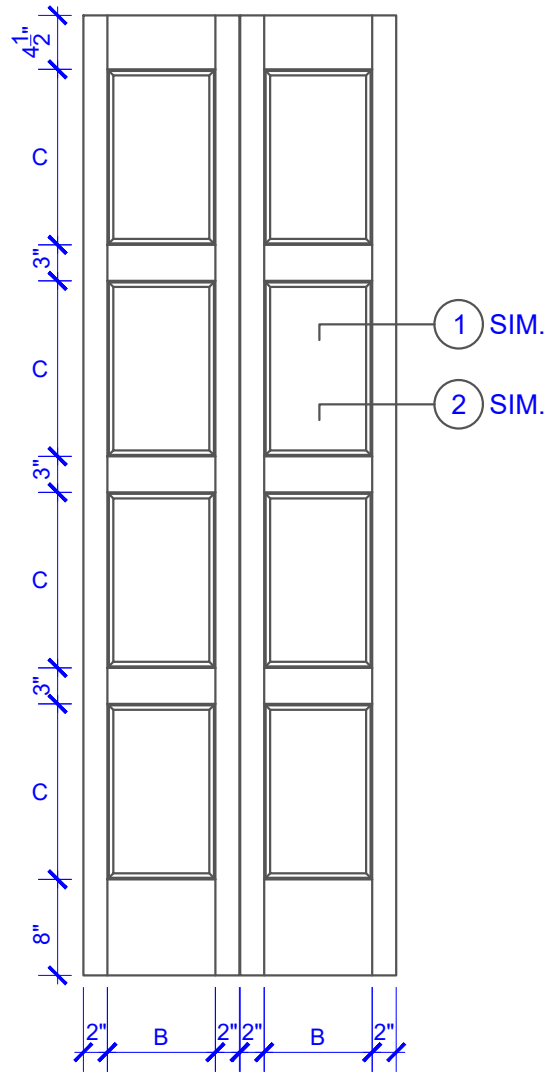

**PASSAGE, POCKET,
BYPASS, BARN DOORS**

BIFOLD DOORS

DOOR COMPONENT SIZES

DOOR WIDTH	STILE WIDTH "A"	PANEL WIDTH "B"	TOP PANEL HEIGHT "C"
2-0 THRU 2-4	4"	VARIES	VARIES
2-6 THRU 4-0	4-1/2"	VARIES	VARIES

NOTES:

1. BIFOLD LEAF WIDTHS 9"-24" WILL HAVE 2" WIDE STILES.
2. ALL COMPONENTS (STILES, RAILS & MULLIONS) MEASUREMENTS ARE "NET" FACE-WIDTH DIMENSIONS, NOT INCLUDING STICKING PROFILES OR APPLIED MOULDING.
3. DOORS NARROWER THAN 2'-0" IN WIDTH ON 2 OR 3 PANEL WIDE DOORS WILL BE MADE AS 1-PANEL WIDE IN A CORRESPONDING DESIGN. PN401 DESIGN 1-8 WIDE WOULD BE A PN201 DESIGN.