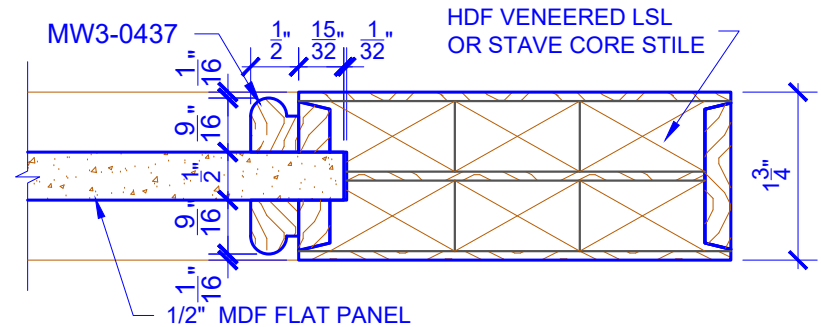

LEVEL 3 BEAD

DETAIL 1