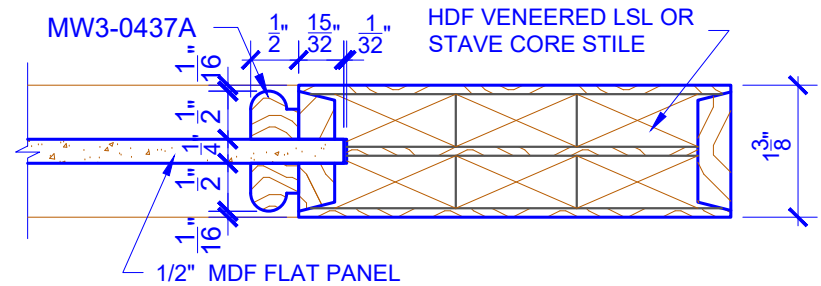

DETAIL 2

* SEE LIMITED LIFETIME WARRANTY FOR TOLERANCES AND EXCLUSIONS