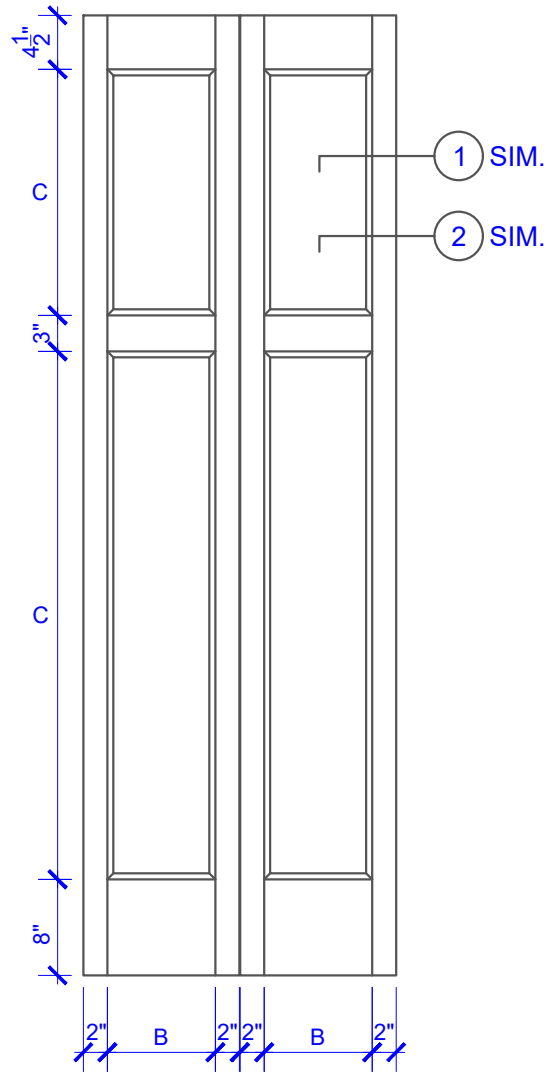

**PASSAGE, POCKET,
BYPASS, BARN DOORS**

BIFOLD DOORS

DOOR COMPONENT SIZES			
DOOR WIDTH	STILE WIDTH "A"	PANEL WIDTH "B"	PANEL HEIGHT "C"
2-0 THRU 2-4	4"	VARIES	VARIES
2-6 THRU 4-0	4-1/2"	VARIES	VARIES

NOTES:

- BIFOLD LEAF WIDTHS 9"-24" WILL HAVE 2" WIDE STILES.
- ALL COMPONENTS (STILES, RAILS & MULLIONS) MEASUREMENTS ARE "NET" FACE-WIDTH DIMENSIONS, NOT INCLUDING STICKING PROFILES OR APPLIED MOULDING.
- DOORS NARROWER THAN 2'-0" IN WIDTH ON 2 OR 3 PANEL WIDE DOORS WILL BE MADE AS 1-PANEL WIDE IN A CORRESPONDING DESIGN. PN415 DESIGN 1-8 WIDE WOULD BE A PN223 DESIGN.