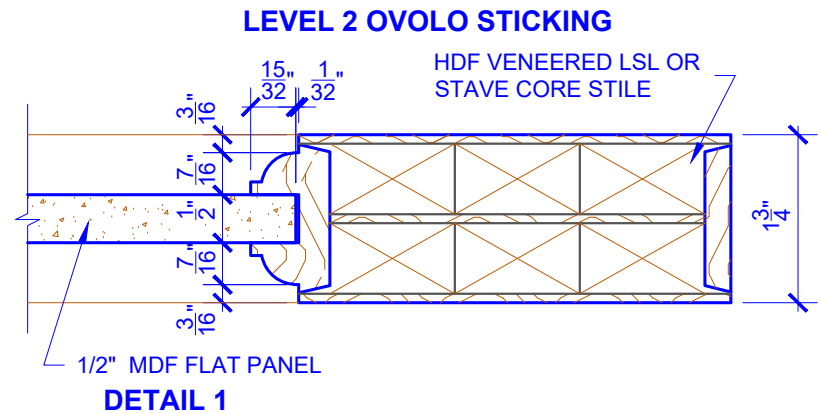

**PASSAGE, POCKET,
BYPASS, BARN DOORS**

BIFOLD DOORS

DOOR COMPONENT SIZES			
DOOR WIDTH	STILE WIDTH "A"	PANEL WIDTH "B"	PANEL HEIGHT "C"
2-0 THRU 2-4	4"	VARIES	VARIES
2-6 THRU 4-0	4-1/2"	VARIES	VARIES

NOTES:

- BIFOLD LEAF WIDTHS 9"-24" WILL HAVE 2" WIDE STILES.
- ALL COMPONENTS (STILES, RAILS & MULLIONS) MEASUREMENTS ARE "NET" FACE-WIDTH DIMENSIONS, NOT INCLUDING STICKING PROFILES OR APPLIED MOULDING.
- DOORS NARROWER THAN 2'-0" IN WIDTH ON 2 OR 3 PANEL WIDE DOORS WILL BE MADE AS 1-PANEL WIDE IN A CORRESPONDING DESIGN. PN415 DESIGN 1-8 WIDE WOULD BE A PN223 DESIGN.