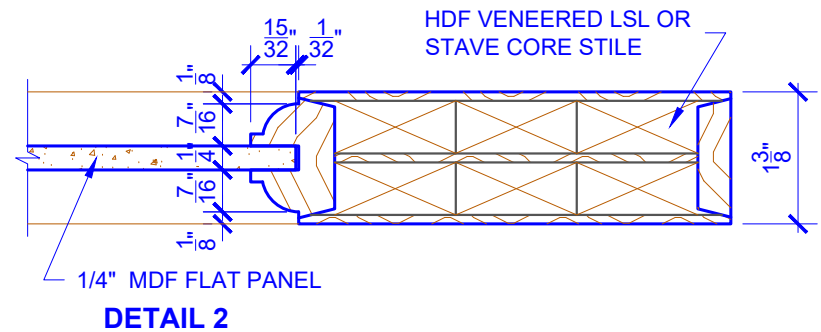

**PASSAGE, POCKET,
BYPASS, BARN DOORS**

BIFOLD DOORS

DOOR COMPONENT SIZES			
DOOR WIDTH	STILE WIDTH "A"	PANEL WIDTH "B"	PANEL HEIGHT "C"
2-0 THRU 2-4	4"	VARIES	VARIES
2-6 THRU 4-0	4-1/2"	VARIES	VARIES

NOTES:

- BIFOLD LEAF WIDTHS 9"-24" WILL HAVE 2" WIDE STILES.
- ALL COMPONENTS (STILES, RAILS & MULLIONS) MEASUREMENTS ARE "NET" FACE-WIDTH DIMENSIONS, NOT INCLUDING STICKING PROFILES OR APPLIED MOULDING.
- DOORS NARROWER THAN 2'-0" IN WIDTH ON 2 OR 3 PANEL WIDE DOORS WILL BE MADE AS 1-PANEL WIDE IN A CORRESPONDING DESIGN. PN415 DESIGN 1-8 WIDE WOULD BE A PN223 DESIGN.