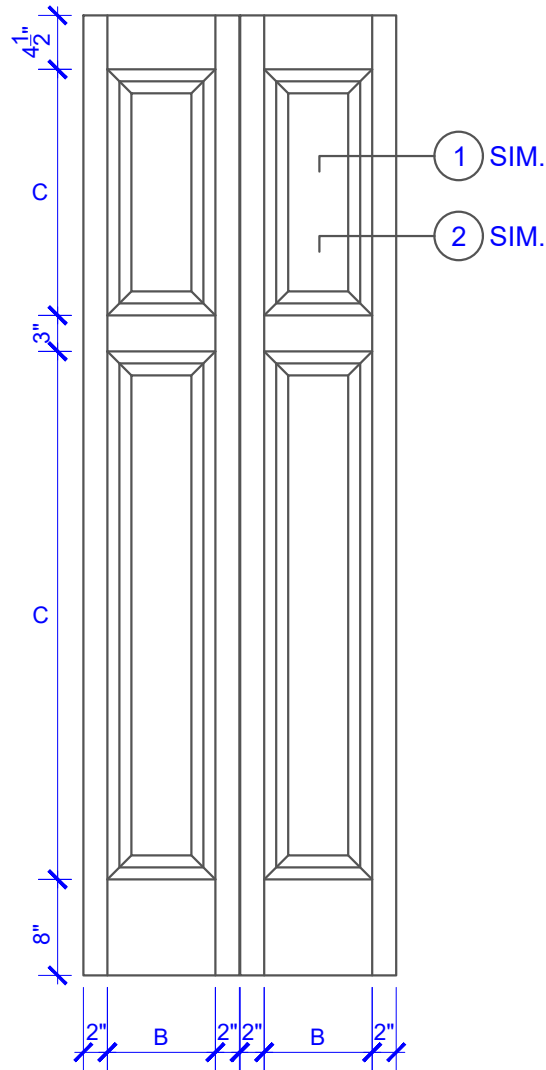

**PASSAGE, POCKET,
BYPASS, BARN DOORS**

BIFOLD DOORS

DOOR COMPONENT SIZES			
DOOR WIDTH	STILE WIDTH "A"	PANEL WIDTH "B"	PANEL HEIGHT "C"
2-0 THRU 2-4	4"	VARIES	VARIES
2-6 THRU 4-0	4-1/2"	VARIES	VARIES

NOTES:

- BIFOLD LEAF WIDTHS 9"-24" WILL HAVE 2" WIDE STILES.
- ALL COMPONENTS (STILES, RAILS & MULLIONS) MEASUREMENTS ARE "NET" FACE-WIDTH DIMENSIONS, NOT INCLUDING STICKING PROFILES OR APPLIED MOULDING.
- DOORS NARROWER THAN 2'-0" IN WIDTH ON 2 OR 3 PANEL WIDE DOORS WILL BE MADE AS 1-PANEL WIDE IN A CORRESPONDING DESIGN. PN415 DESIGN 1-8 WIDE WOULD BE A PN223 DESIGN.