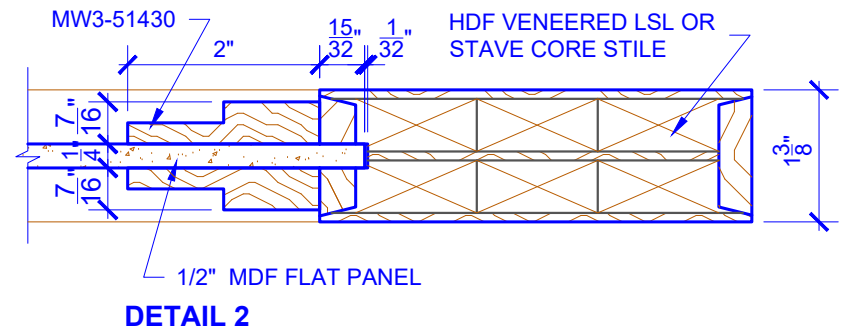

LEVEL 3 2 STEP

* SEE LIMITED LIFETIME WARRANTY FOR TOLERANCES AND EXCLUSIONS