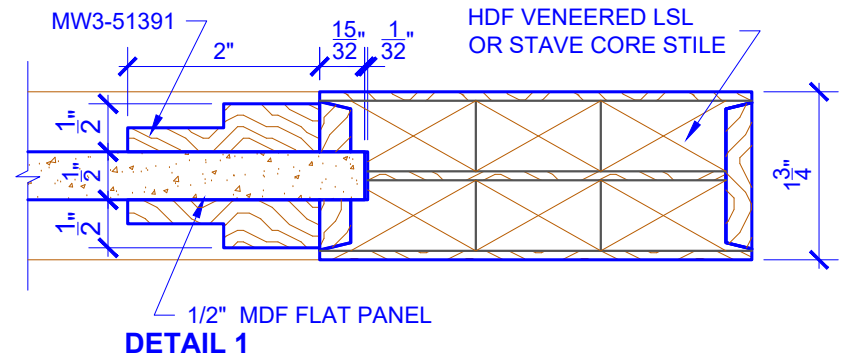

LEVEL 3 2 STEP

* SEE LIMITED LIFETIME WARRANTY FOR TOLERANCES AND EXCLUSIONS