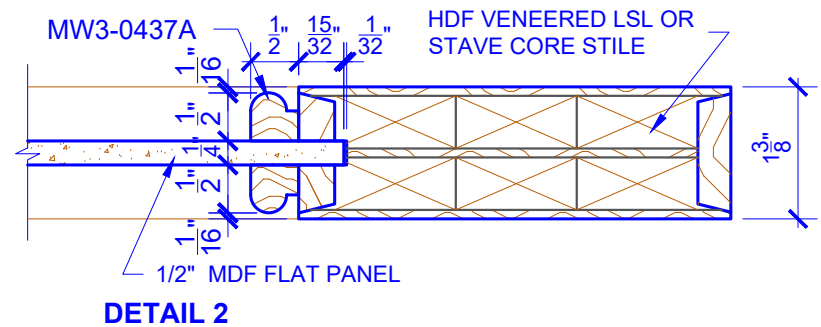

**PASSAGE, POCKET,
BYPASS, BARN DOORS**

BIFOLD DOORS

DOOR COMPONENT SIZES			
DOOR WIDTH	STILE WIDTH "A"	PANEL WIDTH "B"	PANEL HEIGHT "C"
2-0 THRU 2-4	4"	VARIES	VARIES
2-6 THRU 4-0	4-1/2"	VARIES	VARIES

NOTES:

- BIFOLD LEAF WIDTHS 9"-24" WILL HAVE 2" WIDE STILES.
- ALL COMPONENTS (STILES, RAILS & MULLIONS) MEASUREMENTS ARE "NET" FACE-WIDTH DIMENSIONS, NOT INCLUDING STICKING PROFILES OR APPLIED MOULDING.
- DOORS NARROWER THAN 2'-0" IN WIDTH ON 2 OR 3 PANEL WIDE DOORS WILL BE MADE AS 1-PANEL WIDE IN A CORRESPONDING DESIGN. PN415 DESIGN 1-8 WIDE WOULD BE A PN223 DESIGN.