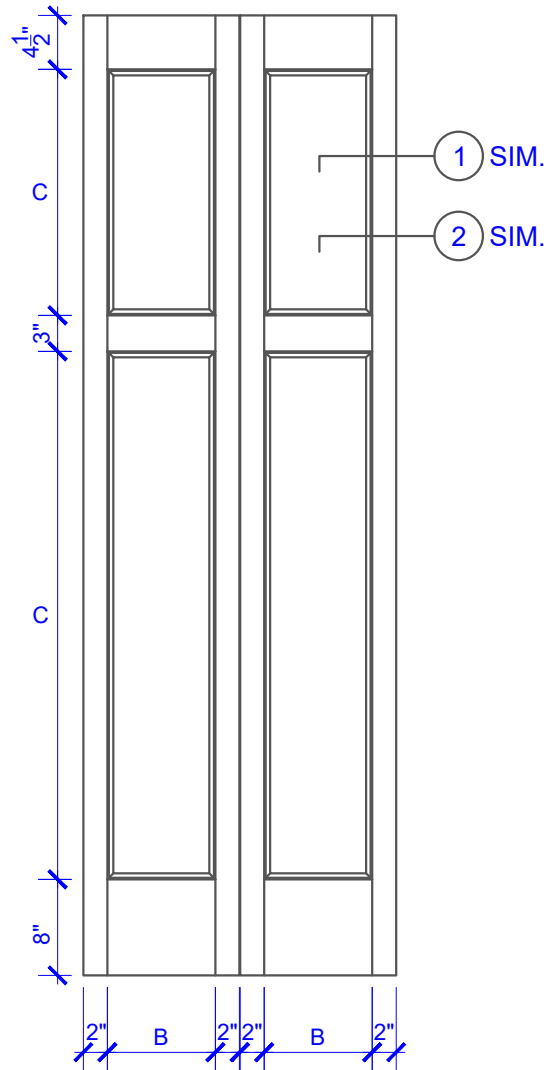

**PASSAGE, POCKET,
BYPASS, BARN DOORS**

BIFOLD DOORS

DOOR COMPONENT SIZES			
DOOR WIDTH	STILE WIDTH "A"	PANEL WIDTH "B"	PANEL HEIGHT "C"
2-0 THRU 2-4	4"	VARIES	VARIES
2-6 THRU 4-0	4-1/2"	VARIES	VARIES

NOTES:

- BIFOLD LEAF WIDTHS 9"-24" WILL HAVE 2" WIDE STILES.
- ALL COMPONENTS (STILES, RAILS & MULLIONS) MEASUREMENTS ARE "NET" FACE-WIDTH DIMENSIONS, NOT INCLUDING STICKING PROFILES OR APPLIED MOULDING.
- DOORS NARROWER THAN 2'-0" IN WIDTH ON 2 OR 3 PANEL WIDE DOORS WILL BE MADE AS 1-PANEL WIDE IN A CORRESPONDING DESIGN. PN415 DESIGN 1-8 WIDE WOULD BE A PN223 DESIGN.