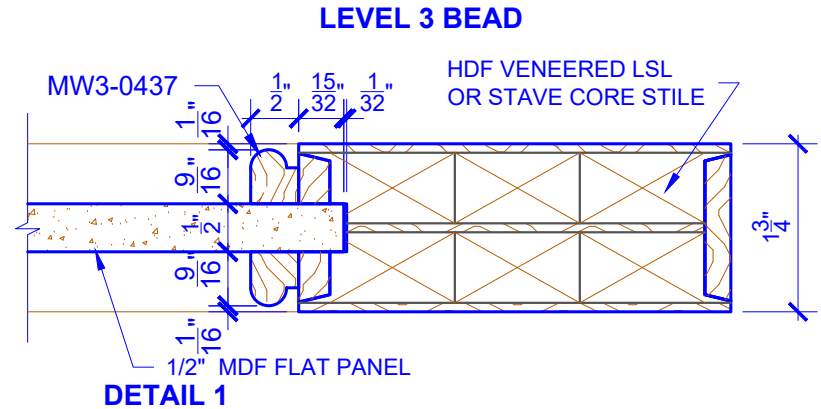

**PASSAGE, POCKET,
BYPASS, BARN DOORS**

BIFOLD DOORS

DOOR COMPONENT SIZES			
DOOR WIDTH	STILE WIDTH "A"	PANEL WIDTH "B"	PANEL HEIGHT "C"
2-0 THRU 2-4	4"	VARIES	VARIES
2-6 THRU 4-0	4-1/2"	VARIES	VARIES

NOTES:

- BIFOLD LEAF WIDTHS 9"-24" WILL HAVE 2" WIDE STILES.
- ALL COMPONENTS (STILES, RAILS & MULLIONS) MEASUREMENTS ARE "NET" FACE-WIDTH DIMENSIONS, NOT INCLUDING STICKING PROFILES OR APPLIED MOULDING.
- DOORS NARROWER THAN 2'-0" IN WIDTH ON 2 OR 3 PANEL WIDE DOORS WILL BE MADE AS 1-PANEL WIDE IN A CORRESPONDING DESIGN. PN415 DESIGN 1-8 WIDE WOULD BE A PN223 DESIGN.