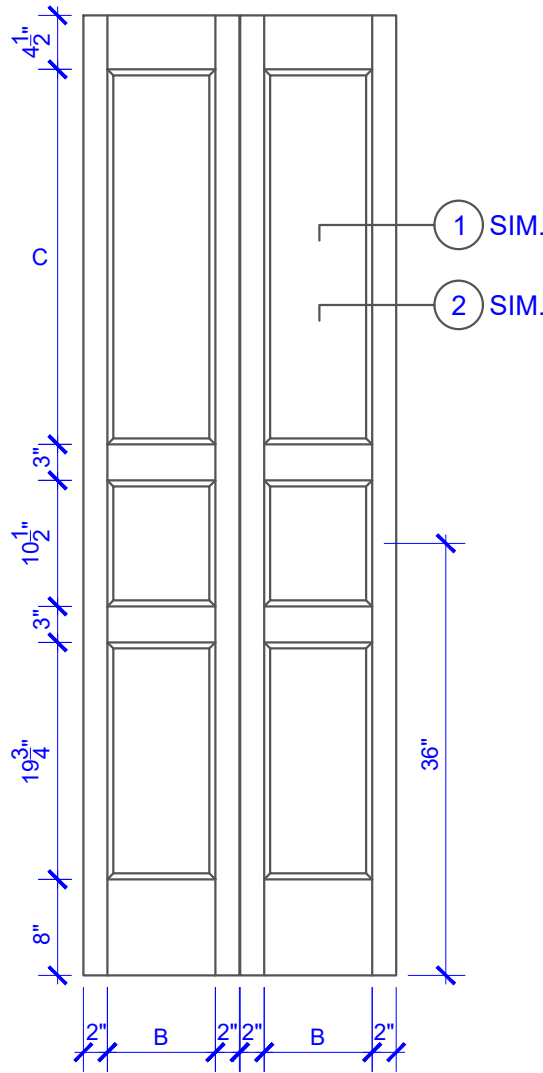

**PASSAGE, POCKET,  
BYPASS, BARN DOORS**

**BIFOLD DOORS**

DOOR COMPONENT SIZES			
DOOR WIDTH	STILE WIDTH "A"	PANEL WIDTH "B"	PANEL HEIGHT "C"
2-0 THRU 2-4	4"	VARIABLES	VARIABLES
2-6 THRU 4-0	4-1/2"	VARIABLES	VARIABLES

NOTES:

- BIFOLD LEAF WIDTHS 9"-24" WILL HAVE 2" WIDE STILES.
- ALL COMPONENTS (STILES, RAILS & MULLIONS) MEASUREMENTS ARE "NET" FACE-WIDTH DIMENSIONS, NOT INCLUDING STICKING PROFILES OR APPLIED MOULDING.
- DOORS NARROWER THAN 2'-0" IN WIDTH ON 2 OR 3 PANEL WIDE DOORS WILL BE MADE AS 1-PANEL WIDE IN A CORRESPONDING DESIGN. PN501 DESIGN 1-8 WIDE WOULD BE A PN301 DESIGN.