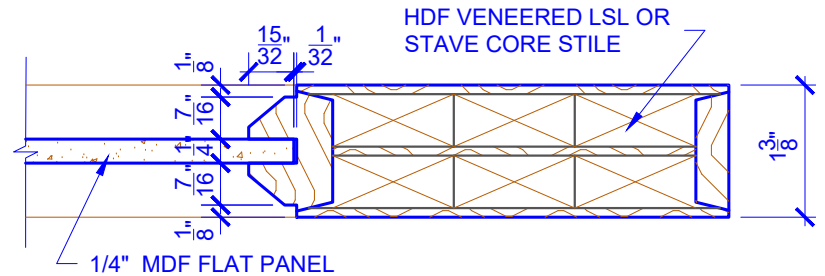

DETAIL 2

* SEE LIMITED LIFETIME WARRANTY FOR TOLERANCES AND EXCLUSIONS