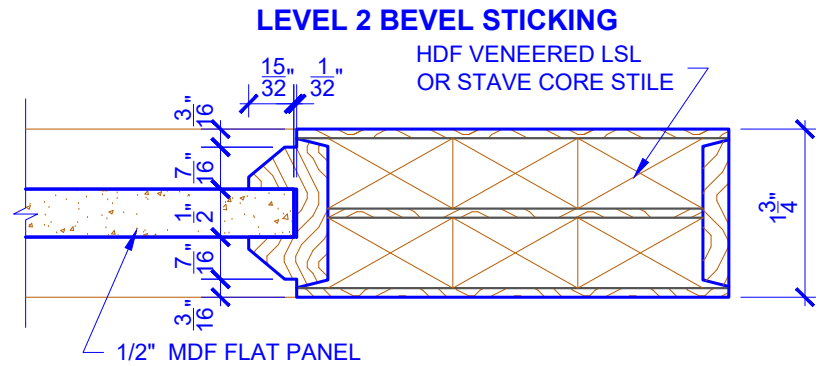

**PASSAGE, POCKET,  
BYPASS, BARN DOORS**

**BIFOLD DOORS**

DOOR COMPONENT SIZES			
DOOR WIDTH	STILE WIDTH "A"	PANEL WIDTH "B"	PANEL HEIGHT "C"
2-0 THRU 2-4	4"	VARIABLES	VARIABLES
2-6 THRU 4-0	4-1/2"	VARIABLES	VARIABLES

NOTES:

- BIFOLD LEAF WIDTHS 9"-24" WILL HAVE 2" WIDE STILES.
- ALL COMPONENTS (STILES, RAILS & MULLIONS) MEASUREMENTS ARE "NET" FACE-WIDTH DIMENSIONS, NOT INCLUDING STICKING PROFILES OR APPLIED MOULDING.
- DOORS NARROWER THAN 2'-0" IN WIDTH ON 2 OR 3 PANEL WIDE DOORS WILL BE MADE AS 1-PANEL WIDE IN A CORRESPONDING DESIGN. PN501 DESIGN 1-8 WIDE WOULD BE A PN301 DESIGN.