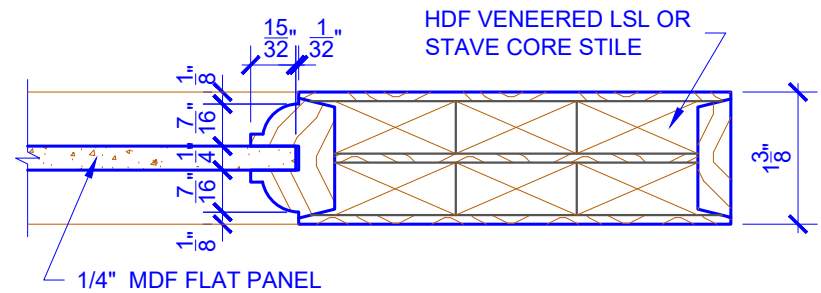

**PASSAGE, POCKET,
BYPASS, BARN DOORS**

BIFOLD DOORS

DOOR COMPONENT SIZES

DOOR WIDTH	STILE WIDTH "A"	PANEL WIDTH "B"	PANEL HEIGHT "C"
2-0 THRU 2-4	4"	VARIABLES	VARIABLES
2-6 THRU 4-0	4-1/2"	VARIABLES	VARIABLES

NOTES:

1. BIFOLD LEAF WIDTHS 9"-24" WILL HAVE 2" WIDE STILES.
2. ALL COMPONENTS (STILES, RAILS & MULLIONS) MEASUREMENTS ARE "NET" FACE-WIDTH DIMENSIONS, NOT INCLUDING STICKING PROFILES OR APPLIED MOULDING.
3. DOORS NARROWER THAN 2'-0" IN WIDTH ON 2 OR 3 PANEL WIDE DOORS WILL BE MADE AS 1-PANEL WIDE IN A CORRESPONDING DESIGN. PN501 DESIGN 1-8 WIDE WOULD BE A PN301 DESIGN.

LEVEL 2 OVOLO STICKING

DETAIL 1

DETAIL 2

* SEE LIMITED LIFETIME WARRANTY FOR TOLERANCES AND EXCLUSIONS