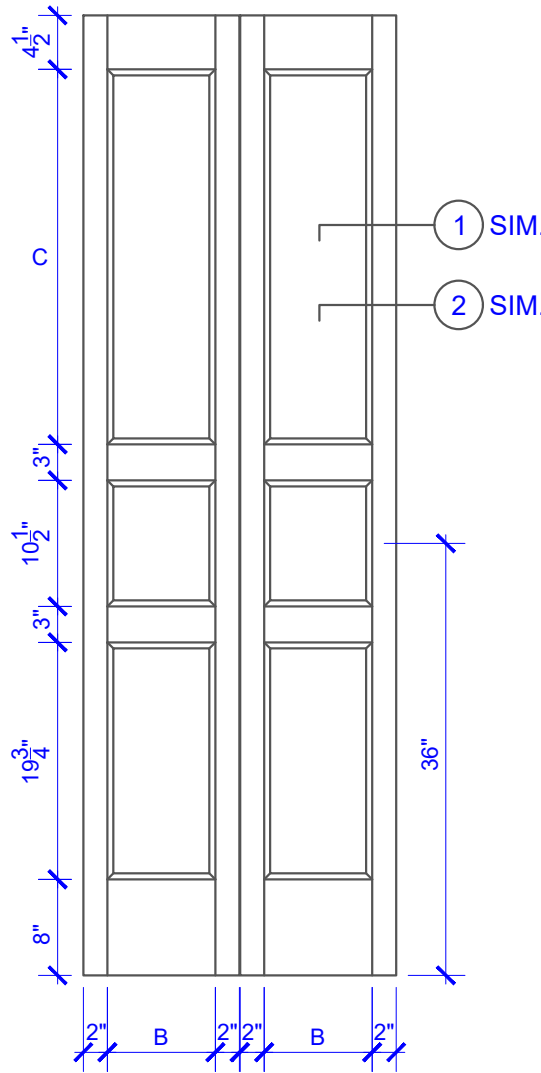

**PASSAGE, POCKET,
BYPASS, BARN DOORS**

BIFOLD DOORS

DOOR COMPONENT SIZES

DOOR WIDTH	STILE WIDTH "A"	PANEL WIDTH "B"	PANEL HEIGHT "C"
2-0 THRU 2-4	4"	VARIABLES	VARIABLES
2-6 THRU 4-0	4-1/2"	VARIABLES	VARIABLES

NOTES:

1. BIFOLD LEAF WIDTHS 9"-24" WILL HAVE 2" WIDE STILES.
2. ALL COMPONENTS (STILES, RAILS & MULLIONS) MEASUREMENTS ARE "NET" FACE-WIDTH DIMENSIONS, NOT INCLUDING STICKING PROFILES OR APPLIED MOULDING.
3. DOORS NARROWER THAN 2'-0" IN WIDTH ON 2 OR 3 PANEL WIDE DOORS WILL BE MADE AS 1-PANEL WIDE IN A CORRESPONDING DESIGN. PN501 DESIGN 1-8 WIDE WOULD BE A PN301 DESIGN.