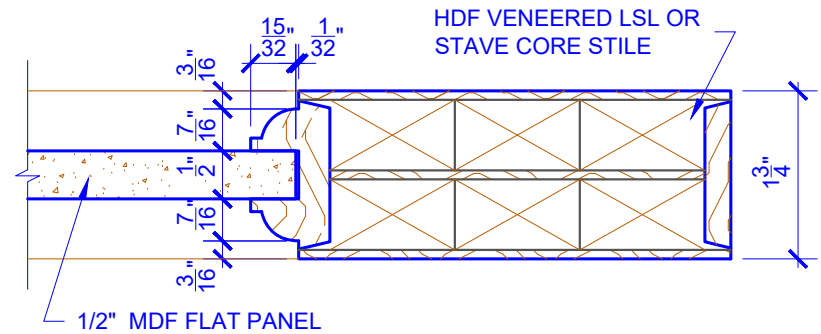

LEVEL 2 OVOLO STICKING

DETAIL 1