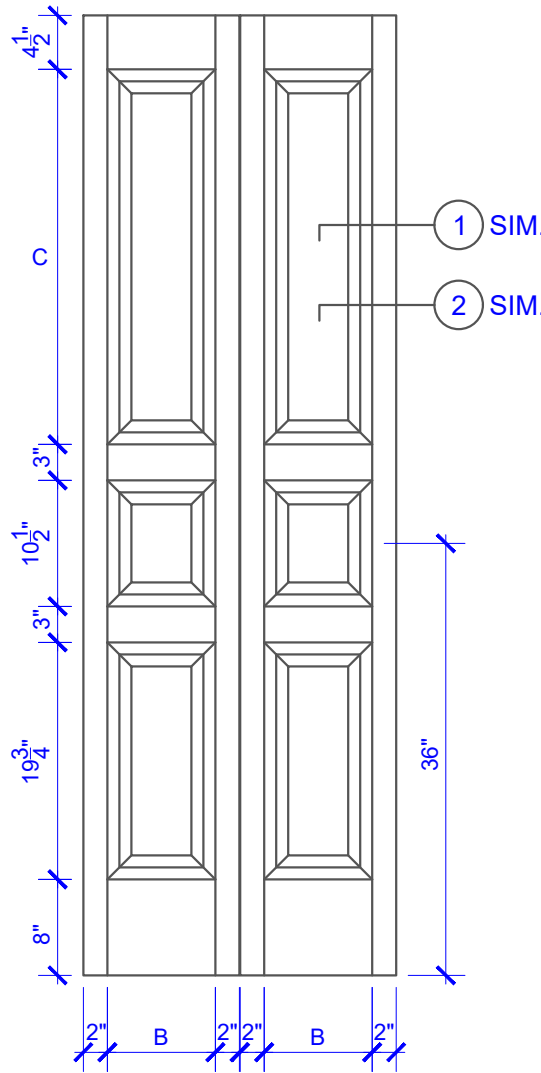

**PASSAGE, POCKET,  
BYPASS, BARN DOORS**

**BIFOLD DOORS**

DOOR COMPONENT SIZES			
DOOR WIDTH	STILE WIDTH "A"	PANEL WIDTH "B"	PANEL HEIGHT "C"
2-0 THRU 2-4	4"	VARIABLES	VARIABLES
2-6 THRU 4-0	4-1/2"	VARIABLES	VARIABLES

NOTES:

- BIFOLD LEAF WIDTHS 9"-24" WILL HAVE 2" WIDE STILES.
- ALL COMPONENTS (STILES, RAILS & MULLIONS) MEASUREMENTS ARE "NET" FACE-WIDTH DIMENSIONS, NOT INCLUDING STICKING PROFILES OR APPLIED MOULDING.
- DOORS NARROWER THAN 2'-0" IN WIDTH ON 2 OR 3 PANEL WIDE DOORS WILL BE MADE AS 1-PANEL WIDE IN A CORRESPONDING DESIGN. PN501 DESIGN 1-8 WIDE WOULD BE A PN301 DESIGN.