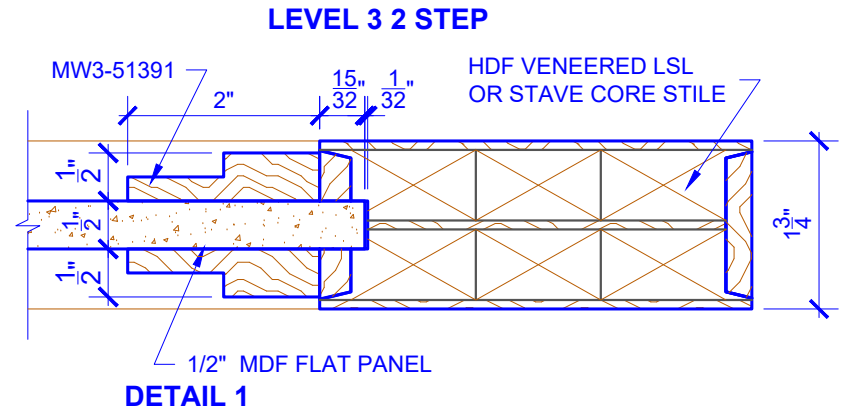

**PASSAGE, POCKET,  
BYPASS, BARN DOORS**

**BIFOLD DOORS**

DOOR COMPONENT SIZES			
DOOR WIDTH	STILE WIDTH "A"	PANEL WIDTH "B"	PANEL HEIGHT "C"
2-0 THRU 2-4	4"	VARIABLES	VARIABLES
2-6 THRU 4-0	4-1/2"	VARIABLES	VARIABLES

NOTES:

- BIFOLD LEAF WIDTHS 9"-24" WILL HAVE 2" WIDE STILES.
- ALL COMPONENTS (STILES, RAILS & MULLIONS) MEASUREMENTS ARE "NET" FACE-WIDTH DIMENSIONS, NOT INCLUDING STICKING PROFILES OR APPLIED MOULDING.
- DOORS NARROWER THAN 2'-0" IN WIDTH ON 2 OR 3 PANEL WIDE DOORS WILL BE MADE AS 1-PANEL WIDE IN A CORRESPONDING DESIGN. PN501 DESIGN 1-8 WIDE WOULD BE A PN301 DESIGN.