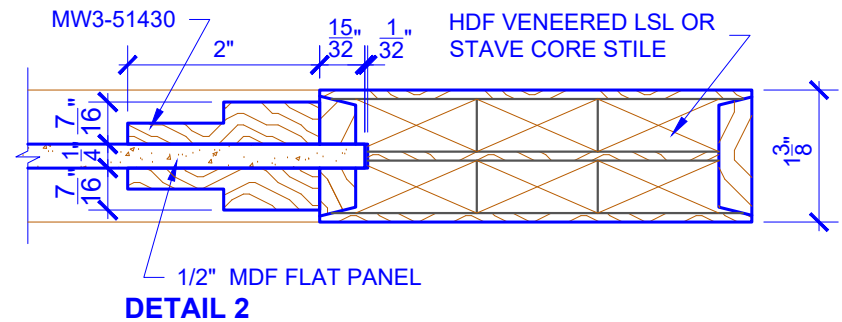

**PASSAGE, POCKET,  
BYPASS, BARN DOORS**

**BIFOLD DOORS**

DOOR COMPONENT SIZES			
DOOR WIDTH	STILE WIDTH "A"	PANEL WIDTH "B"	PANEL HEIGHT "C"
2-0 THRU 2-4	4"	VARIABLES	VARIABLES
2-6 THRU 4-0	4-1/2"	VARIABLES	VARIABLES

NOTES:

- BIFOLD LEAF WIDTHS 9"-24" WILL HAVE 2" WIDE STILES.
- ALL COMPONENTS (STILES, RAILS & MULLIONS) MEASUREMENTS ARE "NET" FACE-WIDTH DIMENSIONS, NOT INCLUDING STICKING PROFILES OR APPLIED MOULDING.
- DOORS NARROWER THAN 2'-0" IN WIDTH ON 2 OR 3 PANEL WIDE DOORS WILL BE MADE AS 1-PANEL WIDE IN A CORRESPONDING DESIGN. PN501 DESIGN 1-8 WIDE WOULD BE A PN301 DESIGN.