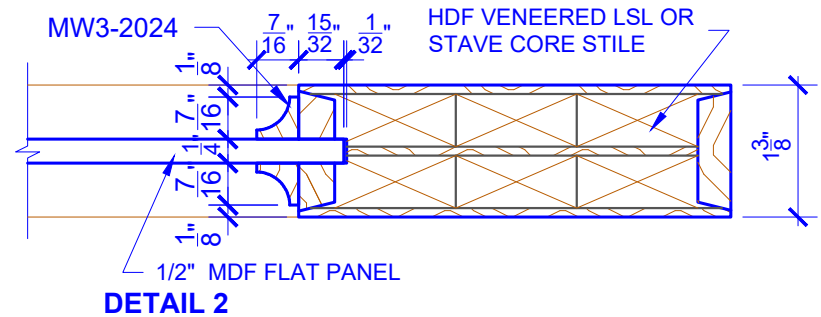

**PASSAGE, POCKET,
BYPASS, BARN DOORS**

BIFOLD DOORS

DOOR COMPONENT SIZES			
DOOR WIDTH	STILE WIDTH "A"	PANEL WIDTH "B"	PANEL HEIGHT "C"
2-0 THRU 2-4	4"	VARIABLES	VARIABLES
2-6 THRU 4-0	4-1/2"	VARIABLES	VARIABLES

NOTES:

- BIFOLD LEAF WIDTHS 9"-24" WILL HAVE 2" WIDE STILES.
- ALL COMPONENTS (STILES, RAILS & MULLIONS) MEASUREMENTS ARE "NET" FACE-WIDTH DIMENSIONS, NOT INCLUDING STICKING PROFILES OR APPLIED MOULDING.
- DOORS NARROWER THAN 2'-0" IN WIDTH ON 2 OR 3 PANEL WIDE DOORS WILL BE MADE AS 1-PANEL WIDE IN A CORRESPONDING DESIGN. PN501 DESIGN 1-8 WIDE WOULD BE A PN301 DESIGN.