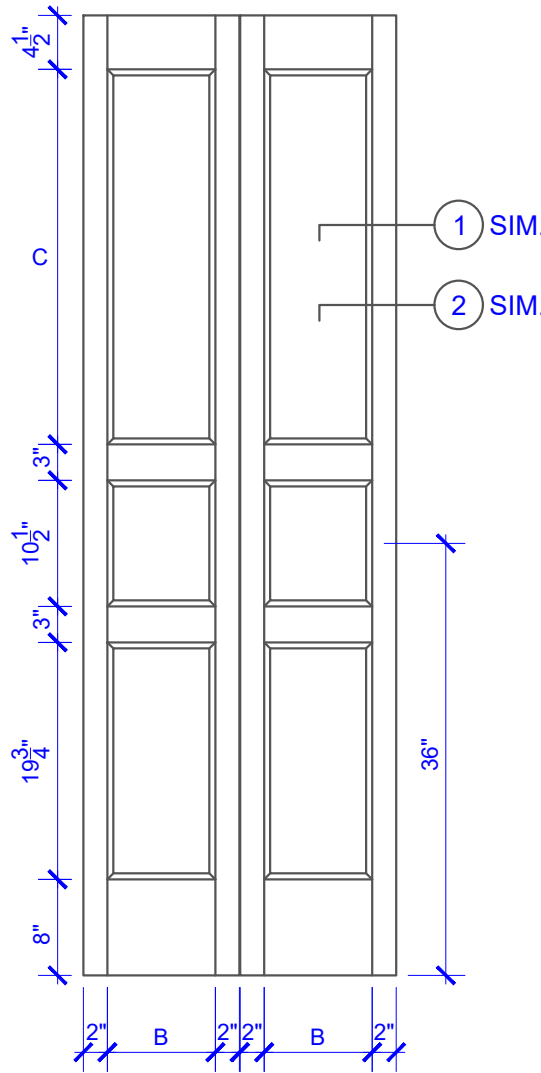

**PASSAGE, POCKET,
BYPASS, BARN DOORS**

BIFOLD DOORS

DOOR COMPONENT SIZES			
DOOR WIDTH	STILE WIDTH "A"	PANEL WIDTH "B"	PANEL HEIGHT "C"
2-0 THRU 2-4	4"	VARIABLES	VARIABLES
2-6 THRU 4-0	4-1/2"	VARIABLES	VARIABLES

NOTES:

- BIFOLD LEAF WIDTHS 9"-24" WILL HAVE 2" WIDE STILES.
- ALL COMPONENTS (STILES, RAILS & MULLIONS) MEASUREMENTS ARE "NET" FACE-WIDTH DIMENSIONS, NOT INCLUDING STICKING PROFILES OR APPLIED MOULDING.
- DOORS NARROWER THAN 2'-0" IN WIDTH ON 2 OR 3 PANEL WIDE DOORS WILL BE MADE AS 1-PANEL WIDE IN A CORRESPONDING DESIGN. PN501 DESIGN 1-8 WIDE WOULD BE A PN301 DESIGN.