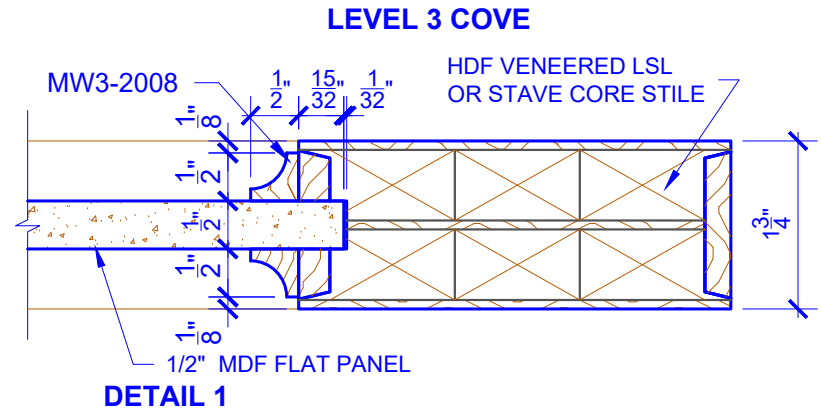

**PASSAGE, POCKET,
BYPASS, BARN DOORS**

BIFOLD DOORS

DOOR COMPONENT SIZES			
DOOR WIDTH	STILE WIDTH "A"	PANEL WIDTH "B"	PANEL HEIGHT "C"
2-0 THRU 2-4	4"	VARIABLES	VARIABLES
2-6 THRU 4-0	4-1/2"	VARIABLES	VARIABLES

NOTES:

- BIFOLD LEAF WIDTHS 9"-24" WILL HAVE 2" WIDE STILES.
- ALL COMPONENTS (STILES, RAILS & MULLIONS) MEASUREMENTS ARE "NET" FACE-WIDTH DIMENSIONS, NOT INCLUDING STICKING PROFILES OR APPLIED MOULDING.
- DOORS NARROWER THAN 2'-0" IN WIDTH ON 2 OR 3 PANEL WIDE DOORS WILL BE MADE AS 1-PANEL WIDE IN A CORRESPONDING DESIGN. PN501 DESIGN 1-8 WIDE WOULD BE A PN301 DESIGN.