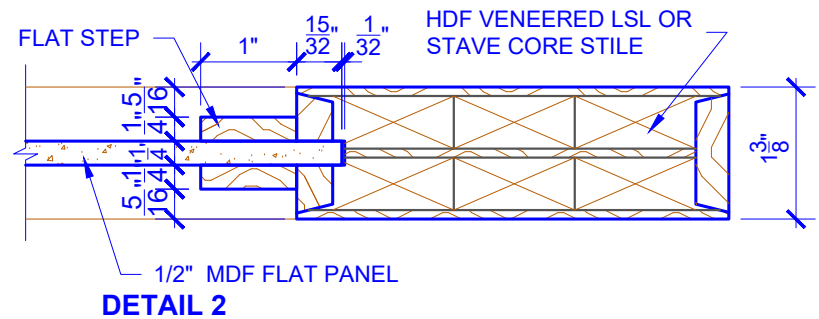

**PASSAGE, POCKET,  
BYPASS, BARN DOORS**

**BIFOLD DOORS**

DOOR COMPONENT SIZES			
DOOR WIDTH	STILE WIDTH "A"	PANEL WIDTH "B"	PANEL HEIGHT "C"
2-0 THRU 2-4	4"	VARIABLES	VARIABLES
2-6 THRU 4-0	4-1/2"	VARIABLES	VARIABLES

NOTES:

- BIFOLD LEAF WIDTHS 9"-24" WILL HAVE 2" WIDE STILES.
- ALL COMPONENTS (STILES, RAILS & MULLIONS) MEASUREMENTS ARE "NET" FACE-WIDTH DIMENSIONS, NOT INCLUDING STICKING PROFILES OR APPLIED MOULDING.
- DOORS NARROWER THAN 2'-0" IN WIDTH ON 2 OR 3 PANEL WIDE DOORS WILL BE MADE AS 1-PANEL WIDE IN A CORRESPONDING DESIGN. PN501 DESIGN 1-8 WIDE WOULD BE A PN301 DESIGN.