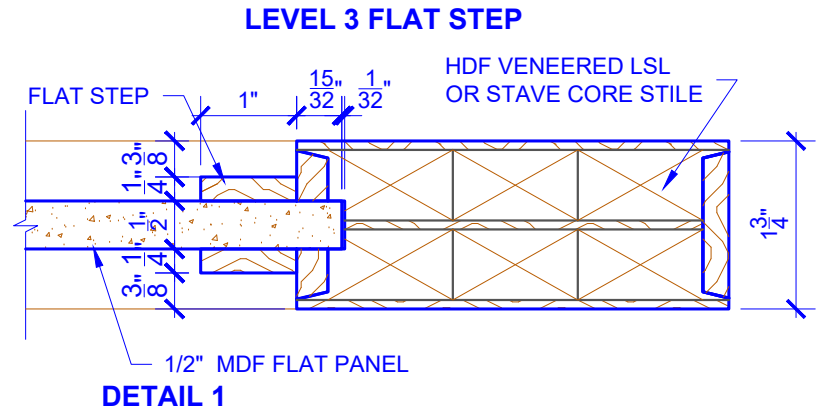

**PASSAGE, POCKET,  
BYPASS, BARN DOORS**

**BIFOLD DOORS**

DOOR COMPONENT SIZES			
DOOR WIDTH	STILE WIDTH "A"	PANEL WIDTH "B"	PANEL HEIGHT "C"
2-0 THRU 2-4	4"	VARIABLES	VARIABLES
2-6 THRU 4-0	4-1/2"	VARIABLES	VARIABLES

NOTES:

- BIFOLD LEAF WIDTHS 9"-24" WILL HAVE 2" WIDE STILES.
- ALL COMPONENTS (STILES, RAILS & MULLIONS) MEASUREMENTS ARE "NET" FACE-WIDTH DIMENSIONS, NOT INCLUDING STICKING PROFILES OR APPLIED MOULDING.
- DOORS NARROWER THAN 2'-0" IN WIDTH ON 2 OR 3 PANEL WIDE DOORS WILL BE MADE AS 1-PANEL WIDE IN A CORRESPONDING DESIGN. PN501 DESIGN 1-8 WIDE WOULD BE A PN301 DESIGN.