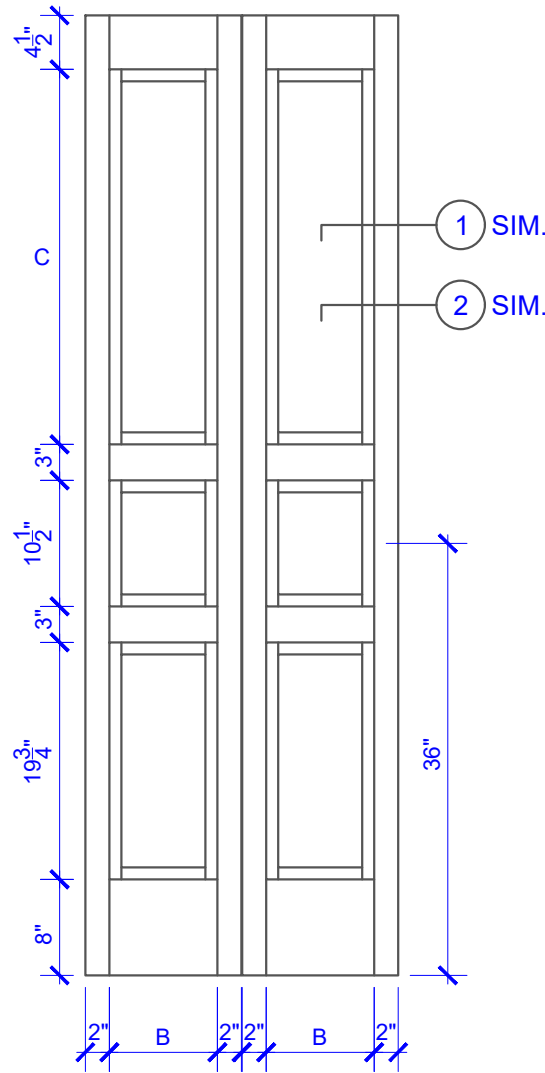

**PASSAGE, POCKET,  
BYPASS, BARN DOORS**

**BIFOLD DOORS**

DOOR COMPONENT SIZES			
DOOR WIDTH	STILE WIDTH "A"	PANEL WIDTH "B"	PANEL HEIGHT "C"
2-0 THRU 2-4	4"	VARIABLES	VARIABLES
2-6 THRU 4-0	4-1/2"	VARIABLES	VARIABLES

NOTES:

- BIFOLD LEAF WIDTHS 9"-24" WILL HAVE 2" WIDE STILES.
- ALL COMPONENTS (STILES, RAILS & MULLIONS) MEASUREMENTS ARE "NET" FACE-WIDTH DIMENSIONS, NOT INCLUDING STICKING PROFILES OR APPLIED MOULDING.
- DOORS NARROWER THAN 2'-0" IN WIDTH ON 2 OR 3 PANEL WIDE DOORS WILL BE MADE AS 1-PANEL WIDE IN A CORRESPONDING DESIGN. PN501 DESIGN 1-8 WIDE WOULD BE A PN301 DESIGN.