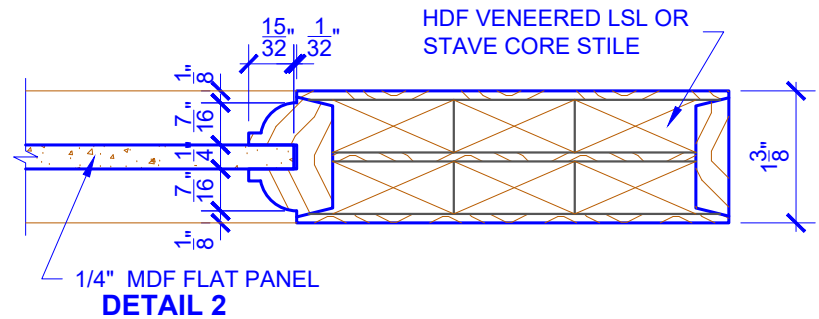

**PASSAGE, POCKET,
BYPASS, BARN DOORS**

BIFOLD DOORS

DOOR COMPONENT SIZES			
DOOR WIDTH	STILE WIDTH "A"	PANEL WIDTH "B"	PANEL HEIGHT "C"
1-0 THRU 1-1	2"	VARIES	VARIES
1-2 THRU 1-3	3"	VARIES	VARIES
1-4 THRU 1-10	4"	VARIES	VARIES
2-0 THRU 4-0	4-1/2"	VARIES	VARIES

NOTES:

- BIFOLD LEAF WIDTHS 9"-24" WILL HAVE 2" WIDE STILES.
- ALL COMPONENTS (STILES, RAILS & MULLIONS) MEASUREMENTS ARE "NET" FACE-WIDTH DIMENSIONS, NOT INCLUDING STICKING PROFILES OR APPLIED MOULDING.