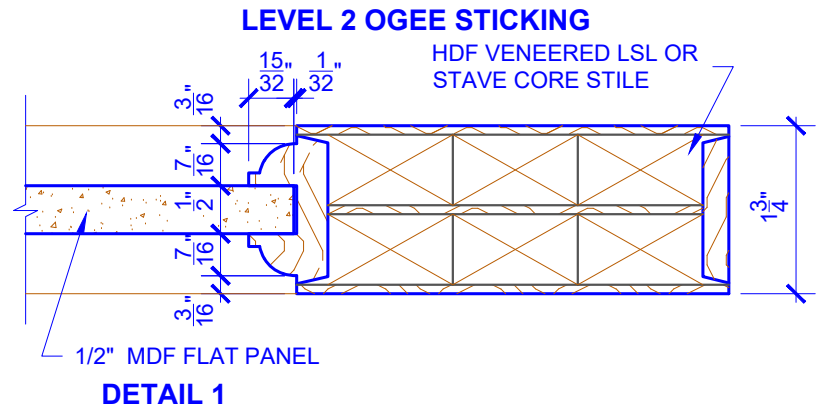

**PASSAGE, POCKET,
BYPASS, BARN DOORS**

BIFOLD DOORS

DOOR COMPONENT SIZES			
DOOR WIDTH	STILE WIDTH "A"	PANEL WIDTH "B"	PANEL HEIGHT "C"
1-0 THRU 1-1	2"	VARIES	VARIES
1-2 THRU 1-3	3"	VARIES	VARIES
1-4 THRU 1-10	4"	VARIES	VARIES
2-0 THRU 4-0	4-1/2"	VARIES	VARIES

NOTES:

- BIFOLD LEAF WIDTHS 9"-24" WILL HAVE 2" WIDE STILES.
- ALL COMPONENTS (STILES, RAILS & MULLIONS) MEASUREMENTS ARE "NET" FACE-WIDTH DIMENSIONS, NOT INCLUDING STICKING PROFILES OR APPLIED MOULDING.