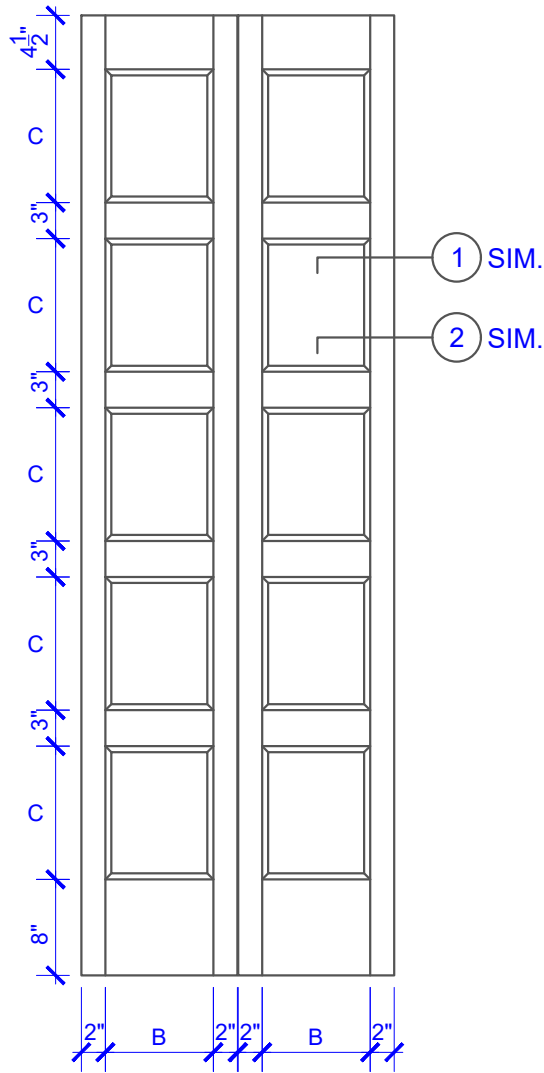

**PASSAGE, POCKET,
BYPASS, BARN DOORS**

BIFOLD DOORS

DOOR COMPONENT SIZES			
DOOR WIDTH	STILE WIDTH "A"	PANEL WIDTH "B"	PANEL HEIGHT "C"
1-0 THRU 1-1	2"	VARIES	VARIES
1-2 THRU 1-3	3"	VARIES	VARIES
1-4 THRU 1-10	4"	VARIES	VARIES
2-0 THRU 4-0	4-1/2"	VARIES	VARIES

NOTES:

- BIFOLD LEAF WIDTHS 9"-24" WILL HAVE 2" WIDE STILES.
- ALL COMPONENTS (STILES, RAILS & MULLIONS) MEASUREMENTS ARE "NET" FACE-WIDTH DIMENSIONS, NOT INCLUDING STICKING PROFILES OR APPLIED MOULDING.