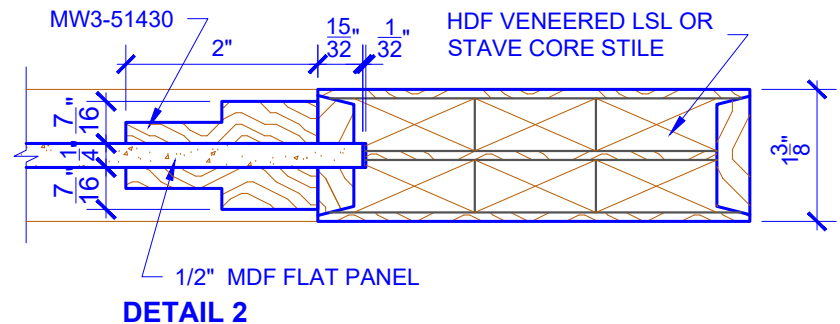

**PASSAGE, POCKET,  
BYPASS, BARN DOORS**

**BIFOLD DOORS**

| DOOR COMPONENT SIZES |                 |                 |                      |
|----------------------|-----------------|-----------------|----------------------|
| DOOR WIDTH           | STILE WIDTH "A" | PANEL WIDTH "B" | TOP PANEL HEIGHT "C" |
| 2-0 THRU 2-4         | 4"              | VARIABLES       | VARIABLES            |
| 2-6 THRU 4-0         | 4-1/2"          | VARIABLES       | VARIABLES            |

NOTES:

- BIFOLD LEAF WIDTHS 9"-24" WILL HAVE 2" WIDE STILES.
- ALL COMPONENTS (STILES, RAILS & MULLIONS) MEASUREMENTS ARE "NET" FACE-WIDTH DIMENSIONS, NOT INCLUDING STICKING PROFILES OR APPLIED MOULDING.
- DOORS NARROWER THAN 2'-0" IN WIDTH ON 2 OR 3 PANEL WIDE DOORS WILL BE MADE AS 1-PANEL WIDE IN A CORRESPONDING DESIGN. PN601 DESIGN 1-8 WIDE WOULD BE A PN201 DESIGN.