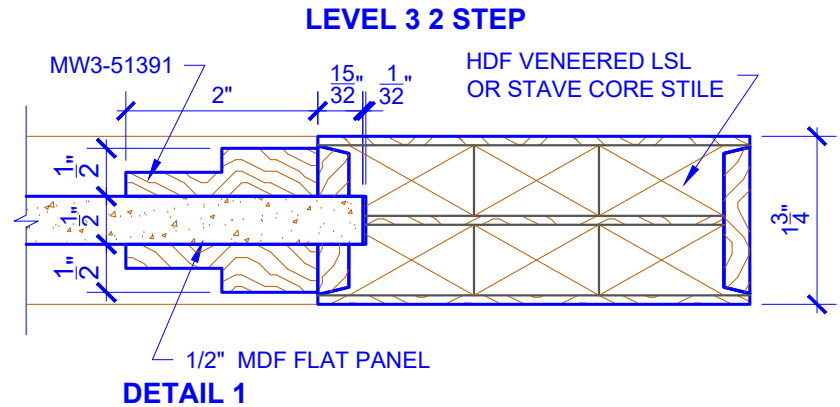

**PASSAGE, POCKET,  
BYPASS, BARN DOORS**

**BIFOLD DOORS**

| DOOR COMPONENT SIZES |                 |                 |                      |
|----------------------|-----------------|-----------------|----------------------|
| DOOR WIDTH           | STILE WIDTH "A" | PANEL WIDTH "B" | TOP PANEL HEIGHT "C" |
| 2-0 THRU 2-4         | 4"              | VARIABLES       | VARIABLES            |
| 2-6 THRU 4-0         | 4-1/2"          | VARIABLES       | VARIABLES            |

NOTES:

- BIFOLD LEAF WIDTHS 9"-24" WILL HAVE 2" WIDE STILES.
- ALL COMPONENTS (STILES, RAILS & MULLIONS) MEASUREMENTS ARE "NET" FACE-WIDTH DIMENSIONS, NOT INCLUDING STICKING PROFILES OR APPLIED MOULDING.
- DOORS NARROWER THAN 2'-0" IN WIDTH ON 2 OR 3 PANEL WIDE DOORS WILL BE MADE AS 1-PANEL WIDE IN A CORRESPONDING DESIGN. PN601 DESIGN 1-8 WIDE WOULD BE A PN201 DESIGN.