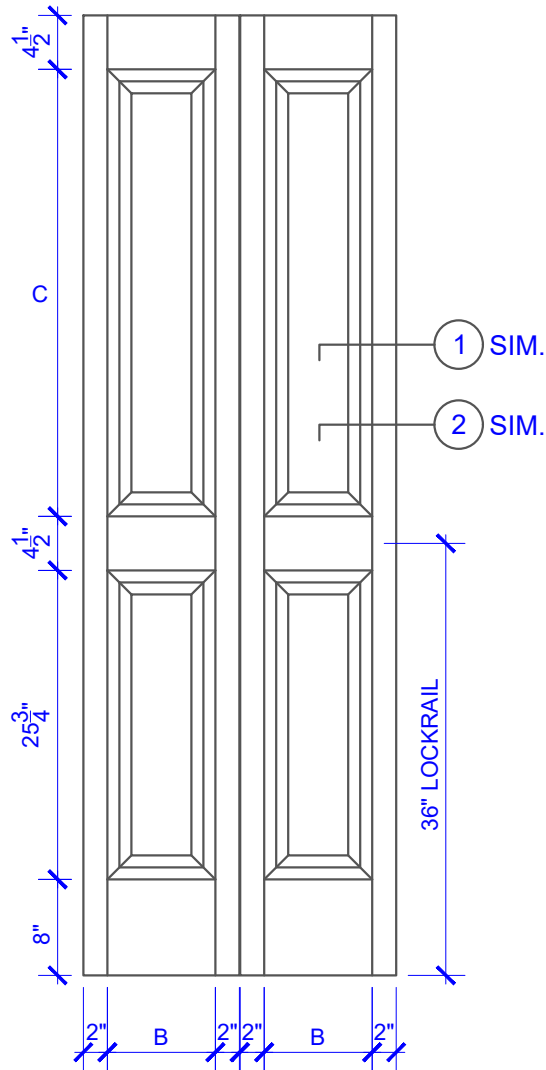

**PASSAGE, POCKET,  
BYPASS, BARN DOORS**

**BIFOLD DOORS**

| DOOR COMPONENT SIZES |                 |                 |                      |
|----------------------|-----------------|-----------------|----------------------|
| DOOR WIDTH           | STILE WIDTH "A" | PANEL WIDTH "B" | TOP PANEL HEIGHT "C" |
| 2-0 THRU 2-4         | 4"              | VARIABLES       | VARIABLES            |
| 2-6 THRU 4-0         | 4-1/2"          | VARIABLES       | VARIABLES            |

NOTES:

- BIFOLD LEAF WIDTHS 9"-24" WILL HAVE 2" WIDE STILES.
- ALL COMPONENTS (STILES, RAILS & MULLIONS) MEASUREMENTS ARE "NET" FACE-WIDTH DIMENSIONS, NOT INCLUDING STICKING PROFILES OR APPLIED MOULDING.
- DOORS NARROWER THAN 2'-0" IN WIDTH ON 2 OR 3 PANEL WIDE DOORS WILL BE MADE AS 1-PANEL WIDE IN A CORRESPONDING DESIGN. PN601 DESIGN 1-8 WIDE WOULD BE A PN201 DESIGN.