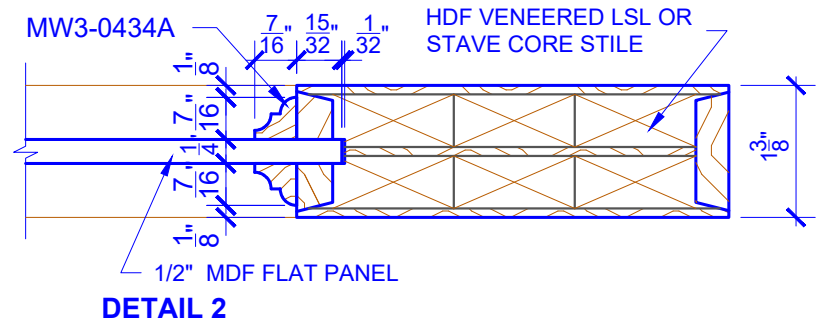

**PASSAGE, POCKET,
BYPASS, BARN DOORS**

BIFOLD DOORS

DOOR COMPONENT SIZES			
DOOR WIDTH	STILE WIDTH "A"	PANEL WIDTH "B"	TOP PANEL HEIGHT "C"
2-0 THRU 2-4	4"	VARIABLES	VARIABLES
2-6 THRU 4-0	4-1/2"	VARIABLES	VARIABLES

NOTES:

- BIFOLD LEAF WIDTHS 9"-24" WILL HAVE 2" WIDE STILES.
- ALL COMPONENTS (STILES, RAILS & MULLIONS) MEASUREMENTS ARE "NET" FACE-WIDTH DIMENSIONS, NOT INCLUDING STICKING PROFILES OR APPLIED MOULDING.
- DOORS NARROWER THAN 2'-0" IN WIDTH ON 2 OR 3 PANEL WIDE DOORS WILL BE MADE AS 1-PANEL WIDE IN A CORRESPONDING DESIGN. PN601 DESIGN 1-8 WIDE WOULD BE A PN201 DESIGN.