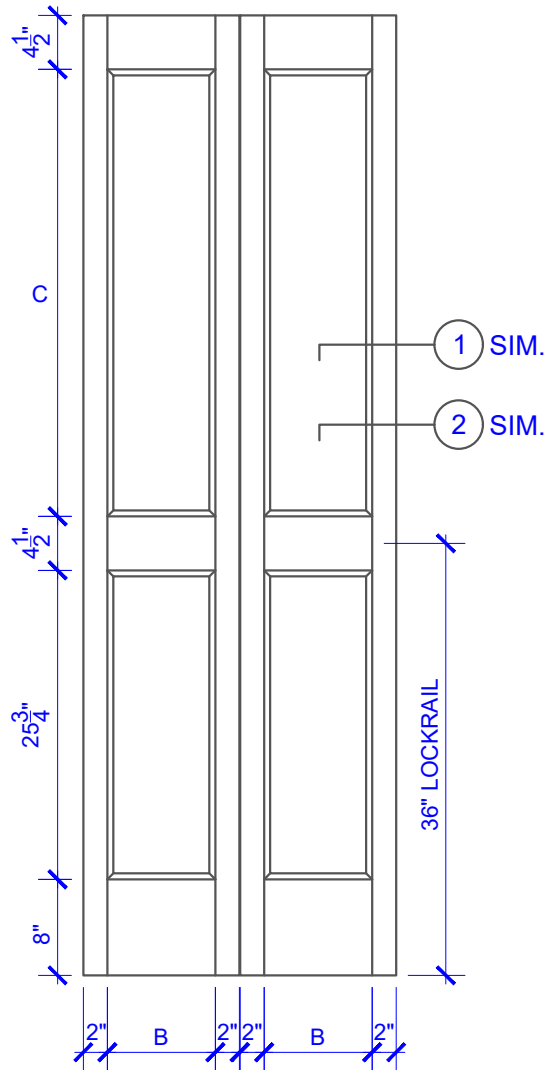

**PASSAGE, POCKET,
BYPASS, BARN DOORS**

BIFOLD DOORS

DOOR COMPONENT SIZES			
DOOR WIDTH	STILE WIDTH "A"	PANEL WIDTH "B"	TOP PANEL HEIGHT "C"
2-0 THRU 2-4	4"	VARIABLES	VARIABLES
2-6 THRU 4-0	4-1/2"	VARIABLES	VARIABLES

NOTES:

- BIFOLD LEAF WIDTHS 9"-24" WILL HAVE 2" WIDE STILES.
- ALL COMPONENTS (STILES, RAILS & MULLIONS) MEASUREMENTS ARE "NET" FACE-WIDTH DIMENSIONS, NOT INCLUDING STICKING PROFILES OR APPLIED MOULDING.
- DOORS NARROWER THAN 2'-0" IN WIDTH ON 2 OR 3 PANEL WIDE DOORS WILL BE MADE AS 1-PANEL WIDE IN A CORRESPONDING DESIGN. PN601 DESIGN 1-8 WIDE WOULD BE A PN201 DESIGN.