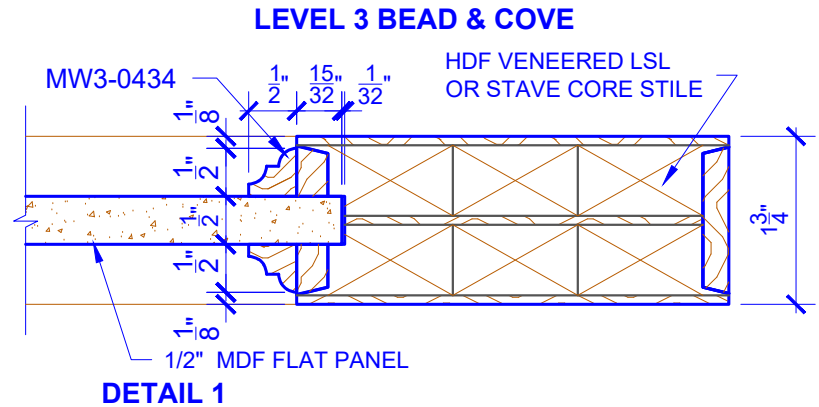

**PASSAGE, POCKET,
BYPASS, BARN DOORS**

BIFOLD DOORS

DOOR COMPONENT SIZES			
DOOR WIDTH	STILE WIDTH "A"	PANEL WIDTH "B"	TOP PANEL HEIGHT "C"
2-0 THRU 2-4	4"	VARIABLES	VARIABLES
2-6 THRU 4-0	4-1/2"	VARIABLES	VARIABLES

NOTES:

- BIFOLD LEAF WIDTHS 9"-24" WILL HAVE 2" WIDE STILES.
- ALL COMPONENTS (STILES, RAILS & MULLIONS) MEASUREMENTS ARE "NET" FACE-WIDTH DIMENSIONS, NOT INCLUDING STICKING PROFILES OR APPLIED MOULDING.
- DOORS NARROWER THAN 2'-0" IN WIDTH ON 2 OR 3 PANEL WIDE DOORS WILL BE MADE AS 1-PANEL WIDE IN A CORRESPONDING DESIGN. PN601 DESIGN 1-8 WIDE WOULD BE A PN201 DESIGN.