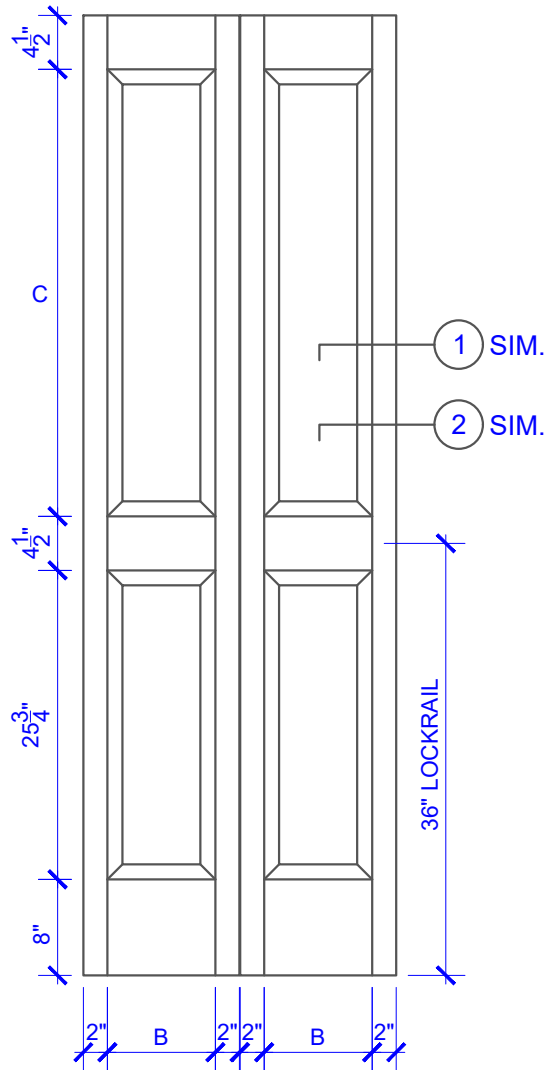

**PASSAGE, POCKET,
BYPASS, BARN DOORS**

BIFOLD DOORS

DOOR COMPONENT SIZES			
DOOR WIDTH	STILE WIDTH "A"	PANEL WIDTH "B"	TOP PANEL HEIGHT "C"
2-0 THRU 2-4	4"	VARIABLES	VARIABLES
2-6 THRU 4-0	4-1/2"	VARIABLES	VARIABLES

NOTES:

- BIFOLD LEAF WIDTHS 9"-24" WILL HAVE 2" WIDE STILES.
- ALL COMPONENTS (STILES, RAILS & MULLIONS) MEASUREMENTS ARE "NET" FACE-WIDTH DIMENSIONS, NOT INCLUDING STICKING PROFILES OR APPLIED MOULDING.
- DOORS NARROWER THAN 2'-0" IN WIDTH ON 2 OR 3 PANEL WIDE DOORS WILL BE MADE AS 1-PANEL WIDE IN A CORRESPONDING DESIGN. PN601 DESIGN 1-8 WIDE WOULD BE A PN201 DESIGN.