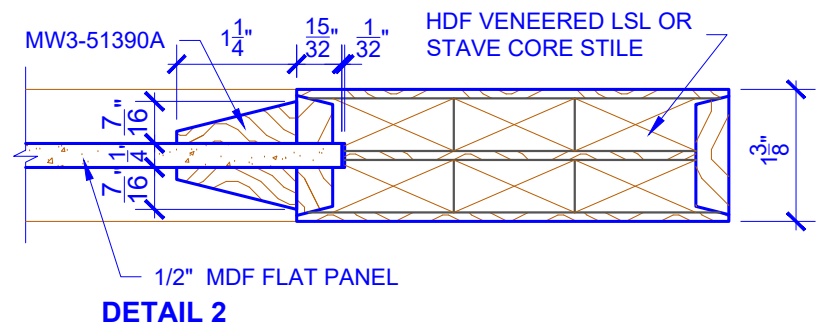

**PASSAGE, POCKET,
BYPASS, BARN DOORS**

BIFOLD DOORS

DOOR COMPONENT SIZES			
DOOR WIDTH	STILE WIDTH "A"	PANEL WIDTH "B"	TOP PANEL HEIGHT "C"
2-0 THRU 2-4	4"	VARIABLES	VARIABLES
2-6 THRU 4-0	4-1/2"	VARIABLES	VARIABLES

NOTES:

- BIFOLD LEAF WIDTHS 9"-24" WILL HAVE 2" WIDE STILES.
- ALL COMPONENTS (STILES, RAILS & MULLIONS) MEASUREMENTS ARE "NET" FACE-WIDTH DIMENSIONS, NOT INCLUDING STICKING PROFILES OR APPLIED MOULDING.
- DOORS NARROWER THAN 2'-0" IN WIDTH ON 2 OR 3 PANEL WIDE DOORS WILL BE MADE AS 1-PANEL WIDE IN A CORRESPONDING DESIGN. PN601 DESIGN 1-8 WIDE WOULD BE A PN201 DESIGN.