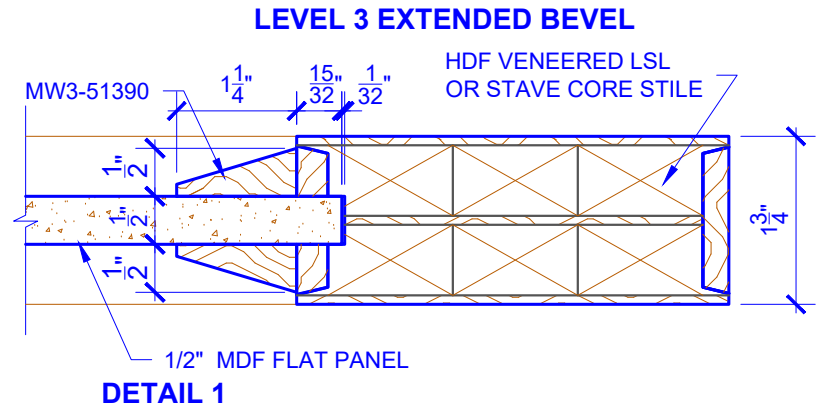

**PASSAGE, POCKET,
BYPASS, BARN DOORS**

BIFOLD DOORS

DOOR COMPONENT SIZES			
DOOR WIDTH	STILE WIDTH "A"	PANEL WIDTH "B"	TOP PANEL HEIGHT "C"
2-0 THRU 2-4	4"	VARIABLES	VARIABLES
2-6 THRU 4-0	4-1/2"	VARIABLES	VARIABLES

NOTES:

- BIFOLD LEAF WIDTHS 9"-24" WILL HAVE 2" WIDE STILES.
- ALL COMPONENTS (STILES, RAILS & MULLIONS) MEASUREMENTS ARE "NET" FACE-WIDTH DIMENSIONS, NOT INCLUDING STICKING PROFILES OR APPLIED MOULDING.
- DOORS NARROWER THAN 2'-0" IN WIDTH ON 2 OR 3 PANEL WIDE DOORS WILL BE MADE AS 1-PANEL WIDE IN A CORRESPONDING DESIGN. PN601 DESIGN 1-8 WIDE WOULD BE A PN201 DESIGN.