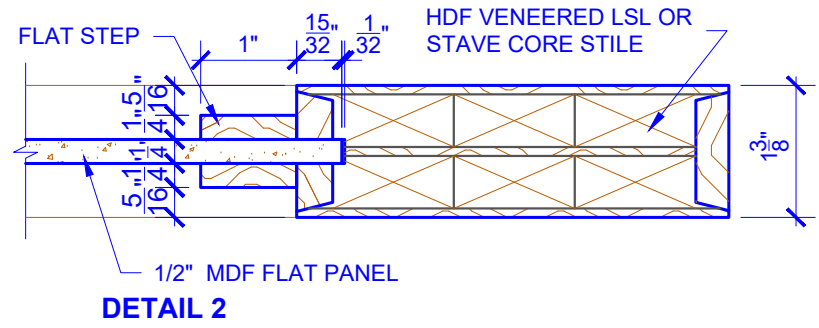

**PASSAGE, POCKET,
BYPASS, BARN DOORS**

BIFOLD DOORS

DOOR COMPONENT SIZES			
DOOR WIDTH	STILE WIDTH "A"	PANEL WIDTH "B"	TOP PANEL HEIGHT "C"
2-0 THRU 2-4	4"	VARIES	VARIES
2-6 THRU 4-0	4-1/2"	VARIES	VARIES

NOTES:

- BIFOLD LEAF WIDTHS 9"-24" WILL HAVE 2" WIDE STILES.
- ALL COMPONENTS (STILES, RAILS & MULLIONS) MEASUREMENTS ARE "NET" FACE-WIDTH DIMENSIONS, NOT INCLUDING STICKING PROFILES OR APPLIED MOULDING.
- DOORS NARROWER THAN 2'-0" IN WIDTH ON 2 OR 3 PANEL WIDE DOORS WILL BE MADE AS 1-PANEL WIDE IN A CORRESPONDING DESIGN. PN601 DESIGN 1-8 WIDE WOULD BE A PN201 DESIGN.