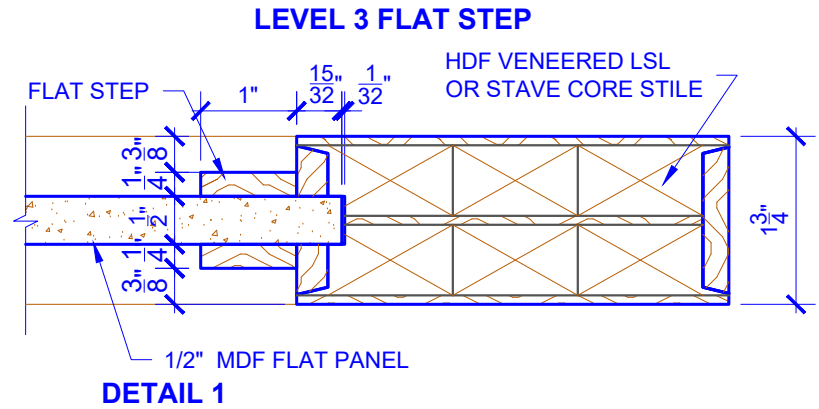

**PASSAGE, POCKET,
BYPASS, BARN DOORS**

BIFOLD DOORS

DOOR COMPONENT SIZES			
DOOR WIDTH	STILE WIDTH "A"	PANEL WIDTH "B"	TOP PANEL HEIGHT "C"
2-0 THRU 2-4	4"	VARIES	VARIES
2-6 THRU 4-0	4-1/2"	VARIES	VARIES

NOTES:

- BIFOLD LEAF WIDTHS 9"-24" WILL HAVE 2" WIDE STILES.
- ALL COMPONENTS (STILES, RAILS & MULLIONS) MEASUREMENTS ARE "NET" FACE-WIDTH DIMENSIONS, NOT INCLUDING STICKING PROFILES OR APPLIED MOULDING.
- DOORS NARROWER THAN 2'-0" IN WIDTH ON 2 OR 3 PANEL WIDE DOORS WILL BE MADE AS 1-PANEL WIDE IN A CORRESPONDING DESIGN. PN601 DESIGN 1-8 WIDE WOULD BE A PN201 DESIGN.