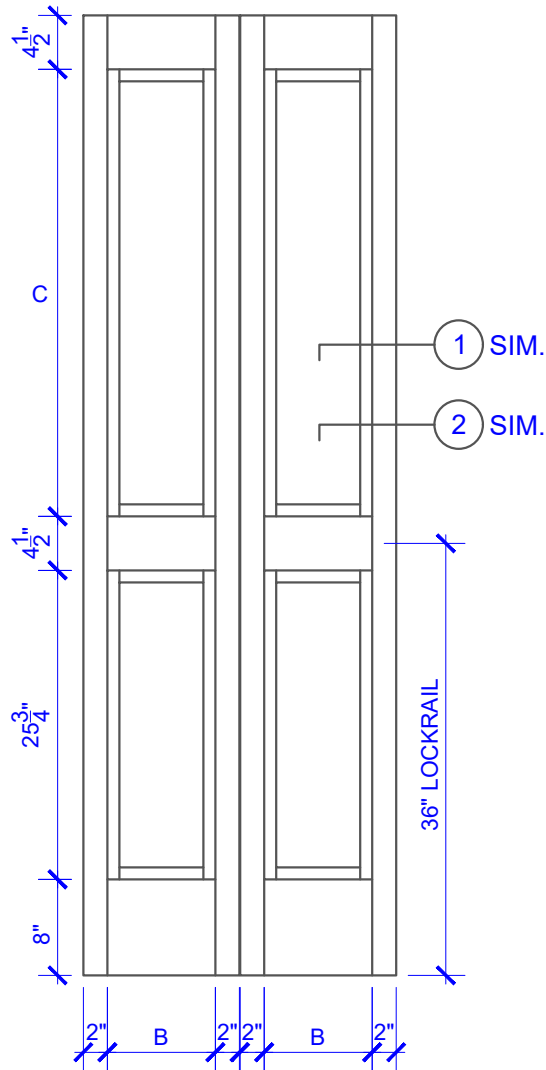

**PASSAGE, POCKET,
BYPASS, BARN DOORS**

BIFOLD DOORS

DOOR COMPONENT SIZES			
DOOR WIDTH	STILE WIDTH "A"	PANEL WIDTH "B"	TOP PANEL HEIGHT "C"
2-0 THRU 2-4	4"	VARIES	VARIES
2-6 THRU 4-0	4-1/2"	VARIES	VARIES

NOTES:

- BIFOLD LEAF WIDTHS 9"-24" WILL HAVE 2" WIDE STILES.
- ALL COMPONENTS (STILES, RAILS & MULLIONS) MEASUREMENTS ARE "NET" FACE-WIDTH DIMENSIONS, NOT INCLUDING STICKING PROFILES OR APPLIED MOULDING.
- DOORS NARROWER THAN 2'-0" IN WIDTH ON 2 OR 3 PANEL WIDE DOORS WILL BE MADE AS 1-PANEL WIDE IN A CORRESPONDING DESIGN. PN601 DESIGN 1-8 WIDE WOULD BE A PN201 DESIGN.