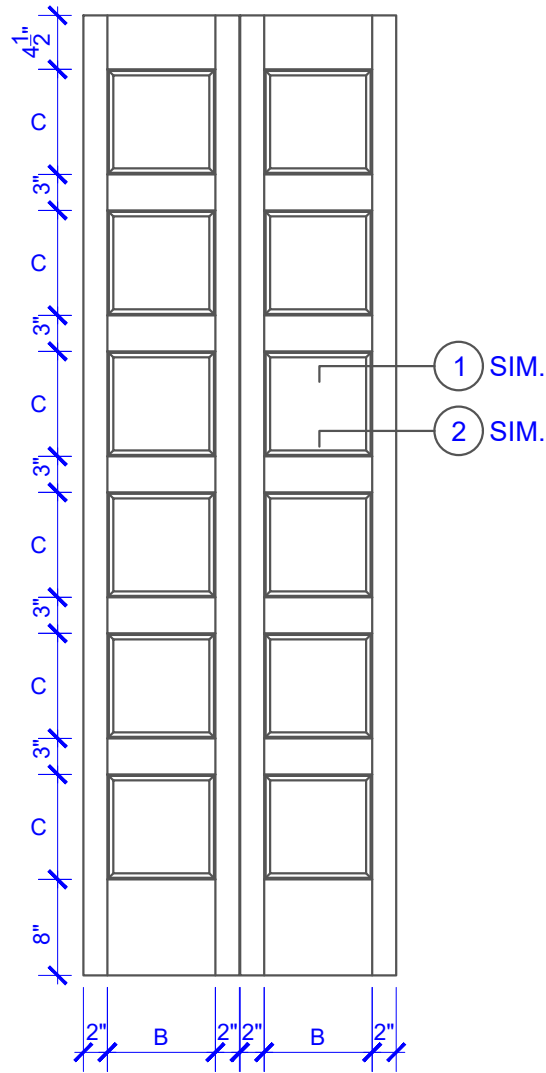

**PASSAGE, POCKET,
BYPASS, BARN DOORS**

BIFOLD DOORS

DOOR COMPONENT SIZES			
DOOR WIDTH	STILE WIDTH "A"	PANEL WIDTH "B"	PANEL HEIGHT "C"
1-0 THRU 1-1	2"	VARIES	VARIES
1-2 THRU 1-3	3"	VARIES	VARIES
1-4 THRU 1-10	4"	VARIES	VARIES
2-0 THRU 4-0	4-1/2"	VARIES	VARIES

NOTES:

- BIFOLD LEAF WIDTHS 9"-24" WILL HAVE 2" WIDE STILES.
- ALL COMPONENTS (STILES, RAILS & MULLIONS) MEASUREMENTS ARE "NET" FACE-WIDTH DIMENSIONS, NOT INCLUDING STICKING PROFILES OR APPLIED MOULDING.