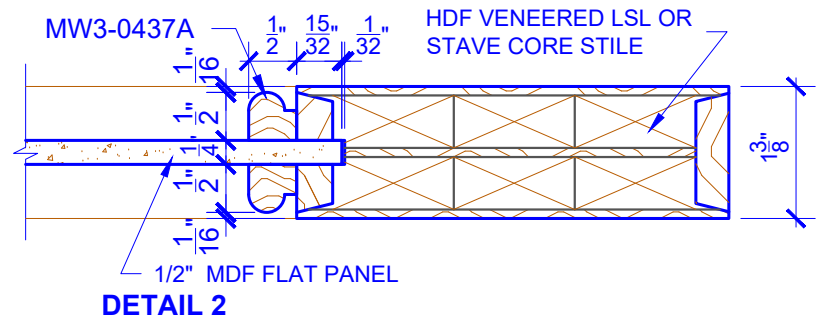

**PASSAGE, POCKET,
BYPASS, BARN DOORS**

BIFOLD DOORS

DOOR COMPONENT SIZES			
DOOR WIDTH	STILE WIDTH "A"	PANEL WIDTH "B"	PANEL HEIGHT "C"
1-0 THRU 1-1	2"	VARIES	VARIES
1-2 THRU 1-3	3"	VARIES	VARIES
1-4 THRU 1-10	4"	VARIES	VARIES
2-0 THRU 4-0	4-1/2"	VARIES	VARIES

NOTES:

- BIFOLD LEAF WIDTHS 9"-24" WILL HAVE 2" WIDE STILES.
- ALL COMPONENTS (STILES, RAILS & MULLIONS) MEASUREMENTS ARE "NET" FACE-WIDTH DIMENSIONS, NOT INCLUDING STICKING PROFILES OR APPLIED MOULDING.