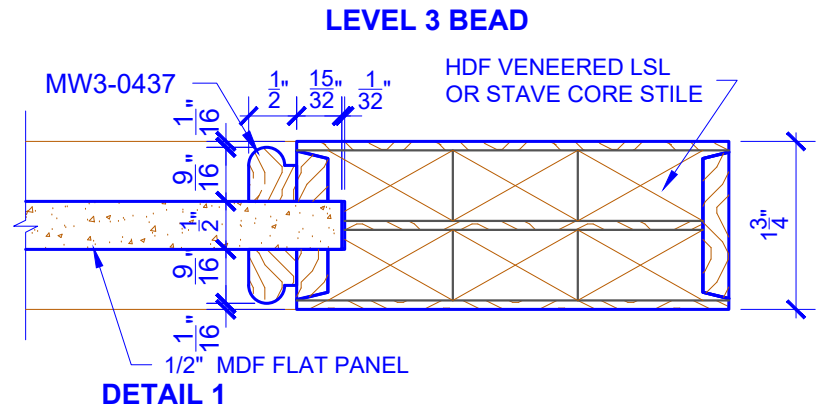

**PASSAGE, POCKET,
BYPASS, BARN DOORS**

BIFOLD DOORS

DOOR COMPONENT SIZES			
DOOR WIDTH	STILE WIDTH "A"	PANEL WIDTH "B"	PANEL HEIGHT "C"
1-0 THRU 1-1	2"	VARIES	VARIES
1-2 THRU 1-3	3"	VARIES	VARIES
1-4 THRU 1-10	4"	VARIES	VARIES
2-0 THRU 4-0	4-1/2"	VARIES	VARIES

NOTES:

- BIFOLD LEAF WIDTHS 9"-24" WILL HAVE 2" WIDE STILES.
- ALL COMPONENTS (STILES, RAILS & MULLIONS) MEASUREMENTS ARE "NET" FACE-WIDTH DIMENSIONS, NOT INCLUDING STICKING PROFILES OR APPLIED MOULDING.