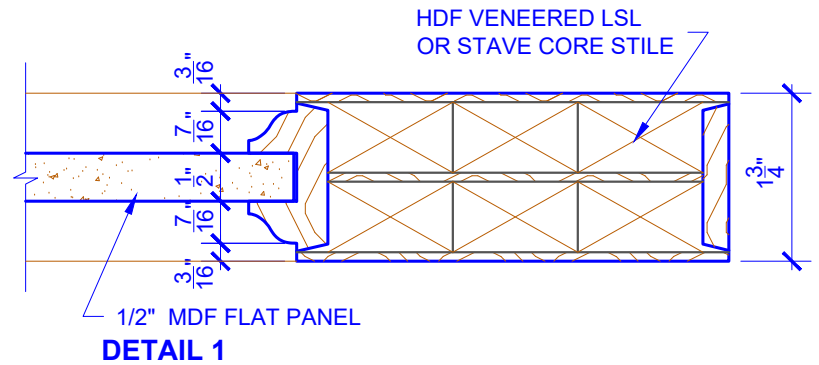

LEVEL 2 OGEE STICKING

* SEE LIMITED LIFETIME WARRANTY FOR TOLERANCES AND EXCLUSIONS