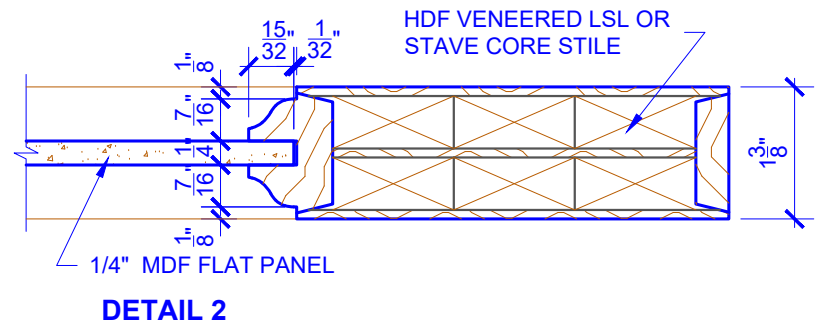

LEVEL 2 OGEE STICKING

* SEE LIMITED LIFETIME WARRANTY FOR TOLERANCES AND EXCLUSIONS