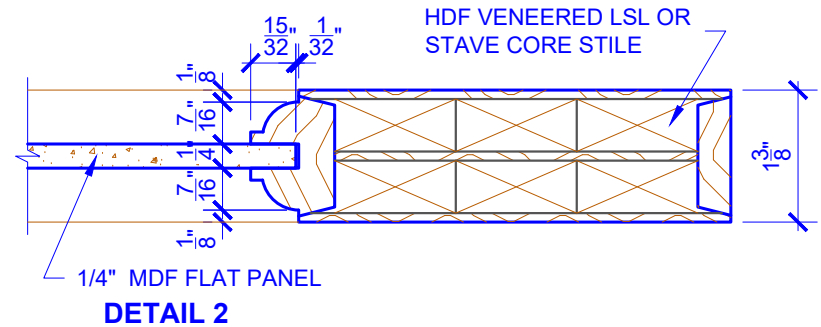

**PASSAGE, POCKET,
BYPASS, BARN DOORS**

BIFOLD DOORS

DOOR COMPONENT SIZES			
DOOR WIDTH	STILE WIDTH "A"	PANEL WIDTH "B"	TOP PANEL HEIGHT "C"
2-0 THRU 2-4	4"	VARIES	VARIES
2-6 THRU 4-0	4-1/2"	VARIES	VARIES

NOTES:

1. BIFOLD LEAF WIDTHS 9"-24" WILL HAVE 2" WIDE STILES.
2. ALL COMPONENTS (STILES, RAILS & MULLIONS) MEASUREMENTS ARE "NET" FACE-WIDTH DIMENSIONS, NOT INCLUDING STICKING PROFILES OR APPLIED MOULDING.
3. DOORS NARROWER THAN 2'-0" IN WIDTH ON 2 OR 3 PANEL WIDE DOORS WILL BE MADE AS 1-PANEL WIDE IN A CORRESPONDING DESIGN. PN611 DESIGN 1-8 WIDE WOULD BE A PN310 DESIGN.