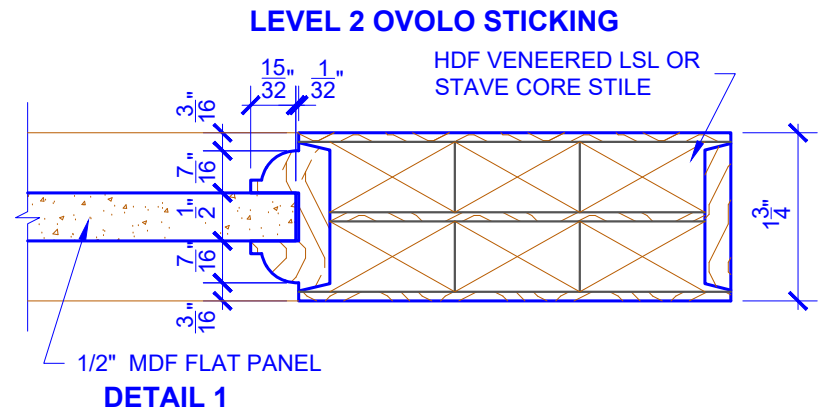

**PASSAGE, POCKET,
BYPASS, BARN DOORS**

BIFOLD DOORS

DOOR COMPONENT SIZES			
DOOR WIDTH	STILE WIDTH "A"	PANEL WIDTH "B"	TOP PANEL HEIGHT "C"
2-0 THRU 2-4	4"	VARIES	VARIES
2-6 THRU 4-0	4-1/2"	VARIES	VARIES

NOTES:

1. BIFOLD LEAF WIDTHS 9"-24" WILL HAVE 2" WIDE STILES.
2. ALL COMPONENTS (STILES, RAILS & MULLIONS) MEASUREMENTS ARE "NET" FACE-WIDTH DIMENSIONS, NOT INCLUDING STICKING PROFILES OR APPLIED MOULDING.
3. DOORS NARROWER THAN 2'-0" IN WIDTH ON 2 OR 3 PANEL WIDE DOORS WILL BE MADE AS 1-PANEL WIDE IN A CORRESPONDING DESIGN. PN611 DESIGN 1-8 WIDE WOULD BE A PN310 DESIGN.