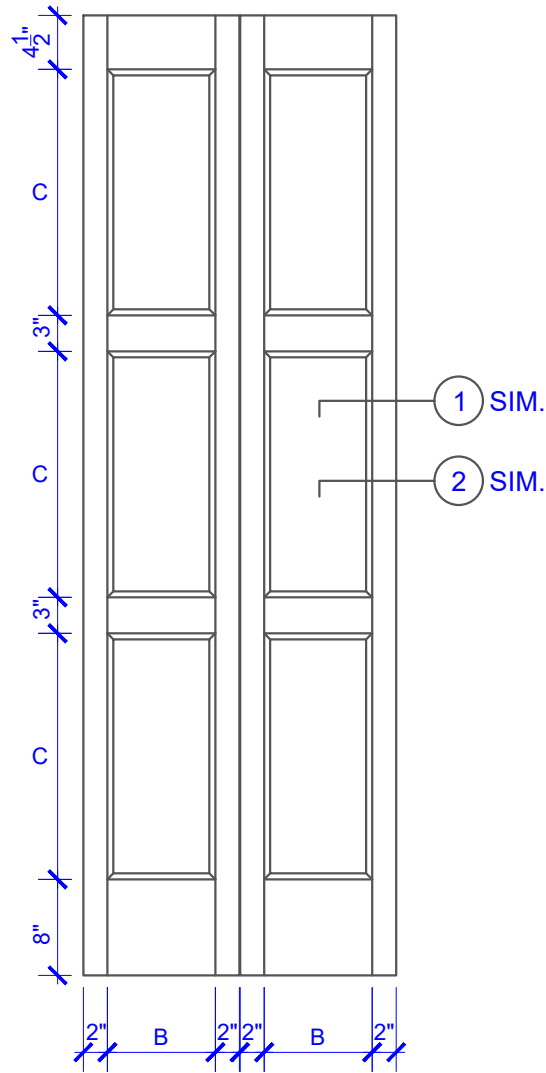

**PASSAGE, POCKET,
BYPASS, BARN DOORS**

BIFOLD DOORS

DOOR COMPONENT SIZES			
DOOR WIDTH	STILE WIDTH "A"	PANEL WIDTH "B"	TOP PANEL HEIGHT "C"
2-0 THRU 2-4	4"	VARIES	VARIES
2-6 THRU 4-0	4-1/2"	VARIES	VARIES

NOTES:

1. BIFOLD LEAF WIDTHS 9"-24" WILL HAVE 2" WIDE STILES.
2. ALL COMPONENTS (STILES, RAILS & MULLIONS) MEASUREMENTS ARE "NET" FACE-WIDTH DIMENSIONS, NOT INCLUDING STICKING PROFILES OR APPLIED MOULDING.
3. DOORS NARROWER THAN 2'-0" IN WIDTH ON 2 OR 3 PANEL WIDE DOORS WILL BE MADE AS 1-PANEL WIDE IN A CORRESPONDING DESIGN. PN611 DESIGN 1-8 WIDE WOULD BE A PN310 DESIGN.