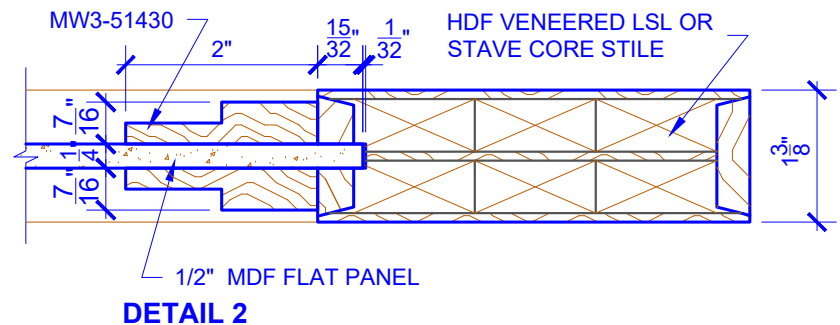

**PASSAGE, POCKET,
BYPASS, BARN DOORS**

BIFOLD DOORS

DOOR COMPONENT SIZES			
DOOR WIDTH	STILE WIDTH "A"	PANEL WIDTH "B"	TOP PANEL HEIGHT "C"
2-0 THRU 2-4	4"	VARIES	VARIES
2-6 THRU 4-0	4-1/2"	VARIES	VARIES

NOTES:

1. BIFOLD LEAF WIDTHS 9"-24" WILL HAVE 2" WIDE STILES.
2. ALL COMPONENTS (STILES, RAILS & MULLIONS) MEASUREMENTS ARE "NET" FACE-WIDTH DIMENSIONS, NOT INCLUDING STICKING PROFILES OR APPLIED MOULDING.
3. DOORS NARROWER THAN 2'-0" IN WIDTH ON 2 OR 3 PANEL WIDE DOORS WILL BE MADE AS 1-PANEL WIDE IN A CORRESPONDING DESIGN. PN611 DESIGN 1-8 WIDE WOULD BE A PN310 DESIGN.