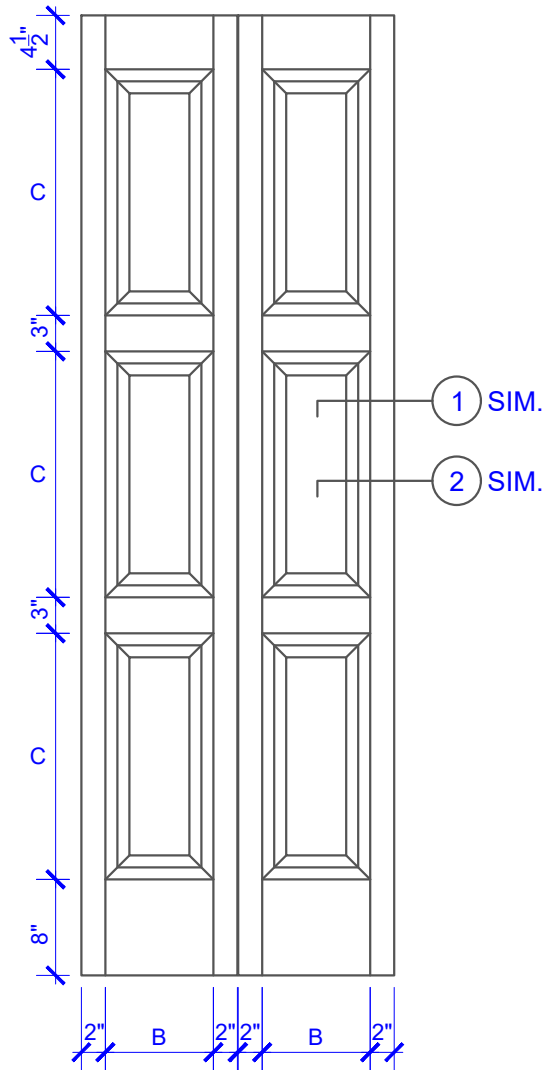

**PASSAGE, POCKET,
BYPASS, BARN DOORS**

BIFOLD DOORS

DOOR COMPONENT SIZES			
DOOR WIDTH	STILE WIDTH "A"	PANEL WIDTH "B"	TOP PANEL HEIGHT "C"
2-0 THRU 2-4	4"	VARIES	VARIES
2-6 THRU 4-0	4-1/2"	VARIES	VARIES

NOTES:

1. BIFOLD LEAF WIDTHS 9"-24" WILL HAVE 2" WIDE STILES.
2. ALL COMPONENTS (STILES, RAILS & MULLIONS) MEASUREMENTS ARE "NET" FACE-WIDTH DIMENSIONS, NOT INCLUDING STICKING PROFILES OR APPLIED MOULDING.
3. DOORS NARROWER THAN 2'-0" IN WIDTH ON 2 OR 3 PANEL WIDE DOORS WILL BE MADE AS 1-PANEL WIDE IN A CORRESPONDING DESIGN. PN611 DESIGN 1-8 WIDE WOULD BE A PN310 DESIGN.