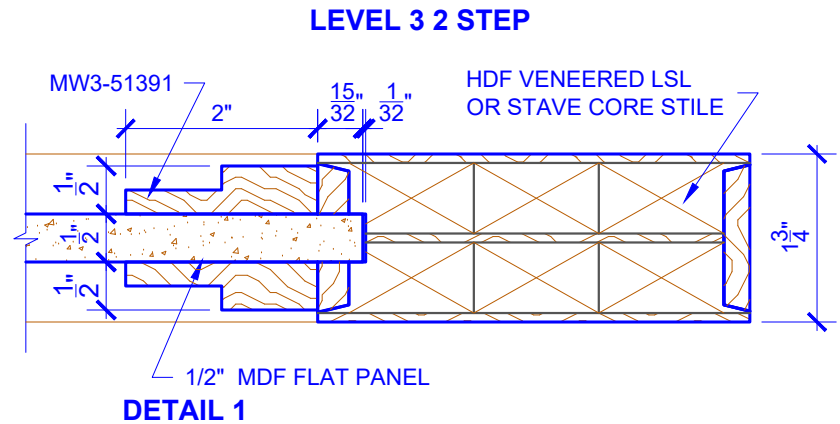

**PASSAGE, POCKET,
BYPASS, BARN DOORS**

BIFOLD DOORS

DOOR COMPONENT SIZES			
DOOR WIDTH	STILE WIDTH "A"	PANEL WIDTH "B"	TOP PANEL HEIGHT "C"
2-0 THRU 2-4	4"	VARIES	VARIES
2-6 THRU 4-0	4-1/2"	VARIES	VARIES

NOTES:

1. BIFOLD LEAF WIDTHS 9"-24" WILL HAVE 2" WIDE STILES.
2. ALL COMPONENTS (STILES, RAILS & MULLIONS) MEASUREMENTS ARE "NET" FACE-WIDTH DIMENSIONS, NOT INCLUDING STICKING PROFILES OR APPLIED MOULDING.
3. DOORS NARROWER THAN 2'-0" IN WIDTH ON 2 OR 3 PANEL WIDE DOORS WILL BE MADE AS 1-PANEL WIDE IN A CORRESPONDING DESIGN. PN611 DESIGN 1-8 WIDE WOULD BE A PN310 DESIGN.