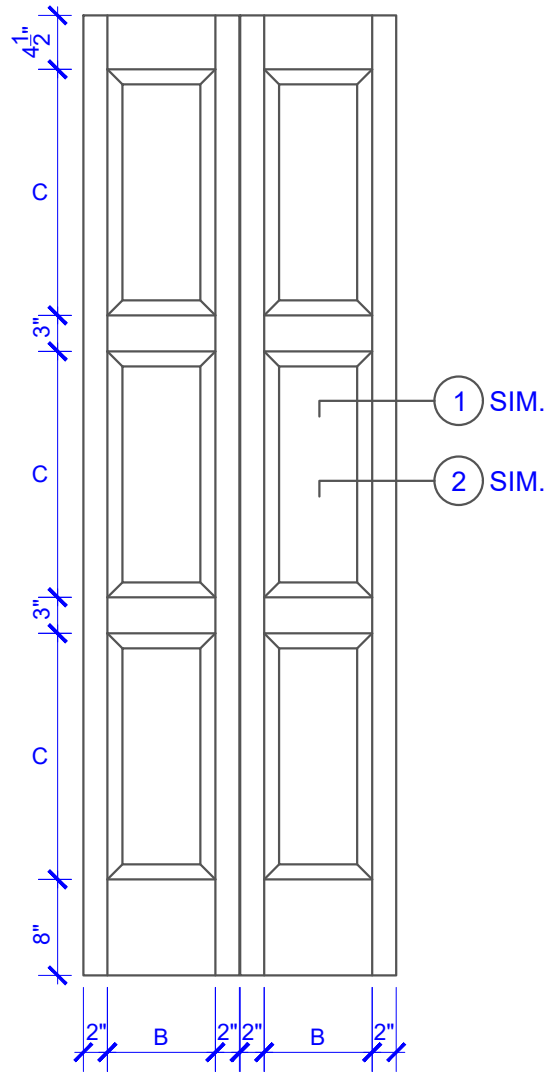

**PASSAGE, POCKET,  
BYPASS, BARN DOORS**

**BIFOLD DOORS**

DOOR COMPONENT SIZES			
DOOR WIDTH	STILE WIDTH "A"	PANEL WIDTH "B"	TOP PANEL HEIGHT "C"
2-0 THRU 2-4	4"	VARIES	VARIES
2-6 THRU 4-0	4-1/2"	VARIES	VARIES

NOTES:

1. BIFOLD LEAF WIDTHS 9"-24" WILL HAVE 2" WIDE STILES.
2. ALL COMPONENTS (STILES, RAILS & MULLIONS) MEASUREMENTS ARE "NET" FACE-WIDTH DIMENSIONS, NOT INCLUDING STICKING PROFILES OR APPLIED MOULDING.
3. DOORS NARROWER THAN 2'-0" IN WIDTH ON 2 OR 3 PANEL WIDE DOORS WILL BE MADE AS 1-PANEL WIDE IN A CORRESPONDING DESIGN. PN611 DESIGN 1-8 WIDE WOULD BE A PN310 DESIGN.