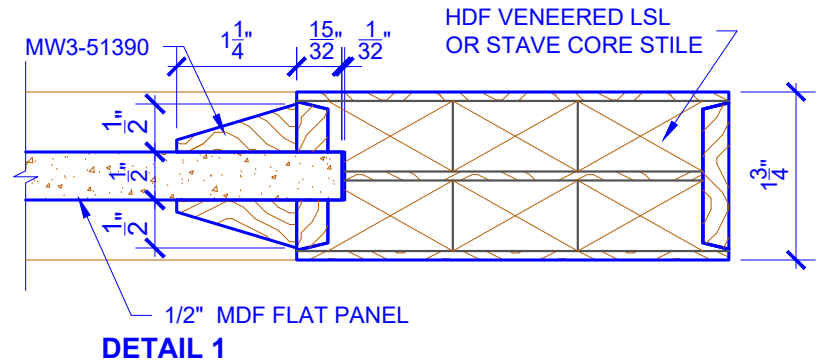

LEVEL 3 EXTENDED BEVEL

* SEE LIMITED LIFETIME WARRANTY FOR TOLERANCES AND EXCLUSIONS