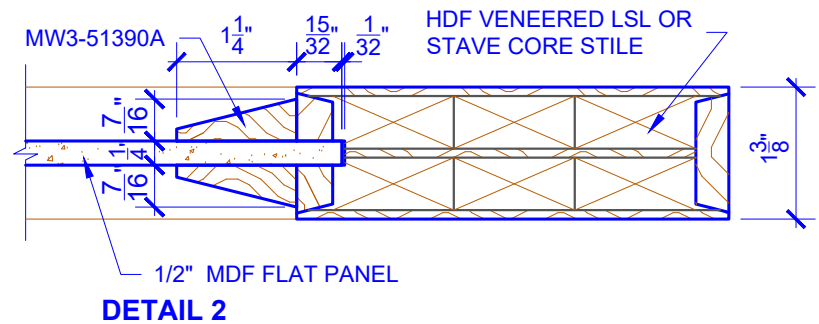

LEVEL 3 EXTENDED BEVEL

* SEE LIMITED LIFETIME WARRANTY FOR TOLERANCES AND EXCLUSIONS