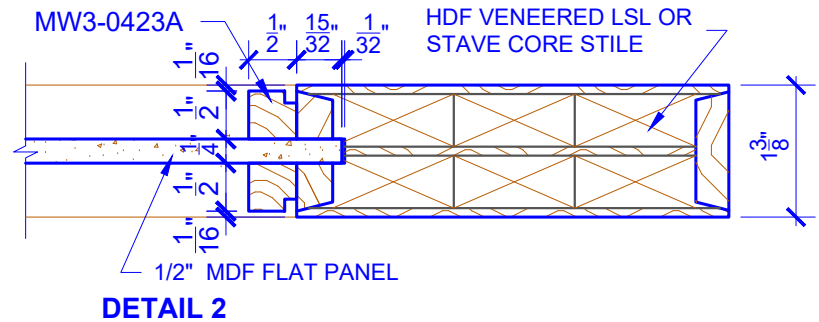

LEVEL 3 SQUARE QUIRK

* SEE LIMITED LIFETIME WARRANTY FOR TOLERANCES AND EXCLUSIONS