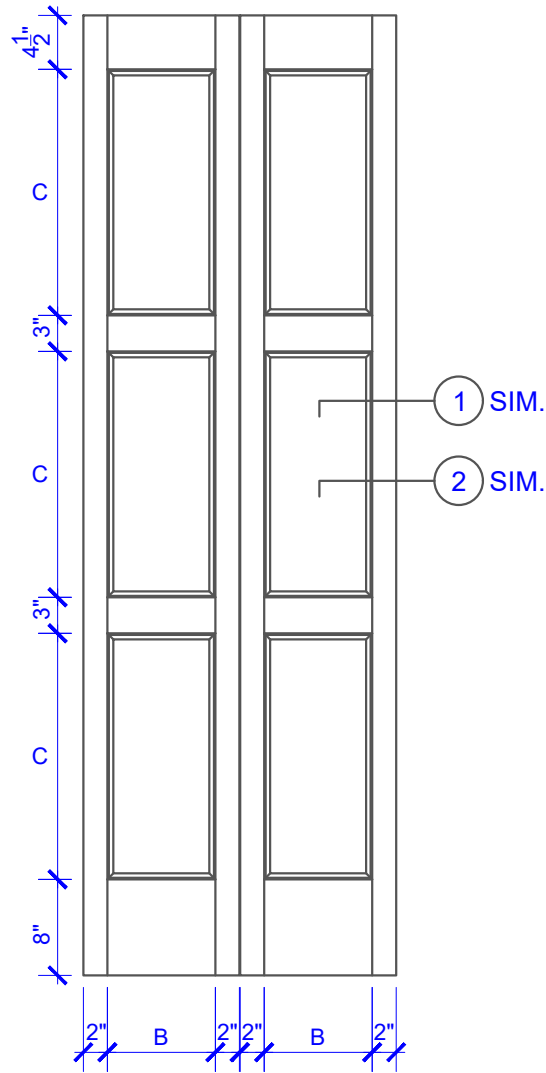

**PASSAGE, POCKET,
BYPASS, BARN DOORS**

BIFOLD DOORS

DOOR COMPONENT SIZES			
DOOR WIDTH	STILE WIDTH "A"	PANEL WIDTH "B"	TOP PANEL HEIGHT "C"
2-0 THRU 2-4	4"	VARIES	VARIES
2-6 THRU 4-0	4-1/2"	VARIES	VARIES

NOTES:

1. BIFOLD LEAF WIDTHS 9"-24" WILL HAVE 2" WIDE STILES.
2. ALL COMPONENTS (STILES, RAILS & MULLIONS) MEASUREMENTS ARE "NET" FACE-WIDTH DIMENSIONS, NOT INCLUDING STICKING PROFILES OR APPLIED MOULDING.
3. DOORS NARROWER THAN 2'-0" IN WIDTH ON 2 OR 3 PANEL WIDE DOORS WILL BE MADE AS 1-PANEL WIDE IN A CORRESPONDING DESIGN. PN611 DESIGN 1-8 WIDE WOULD BE A PN310 DESIGN.