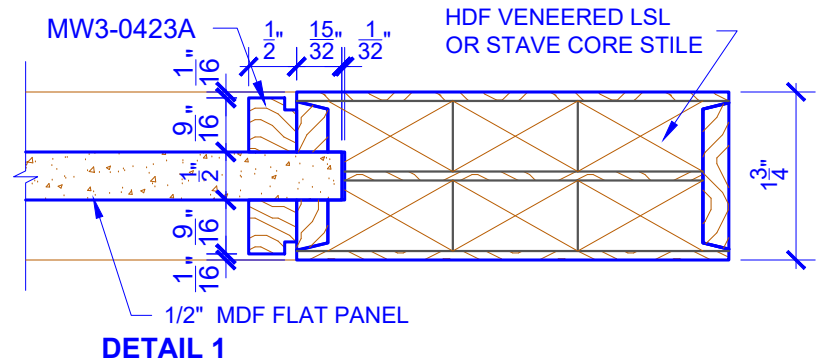

LEVEL 3 SQUARE QUIRK

* SEE LIMITED LIFETIME WARRANTY FOR TOLERANCES AND EXCLUSIONS