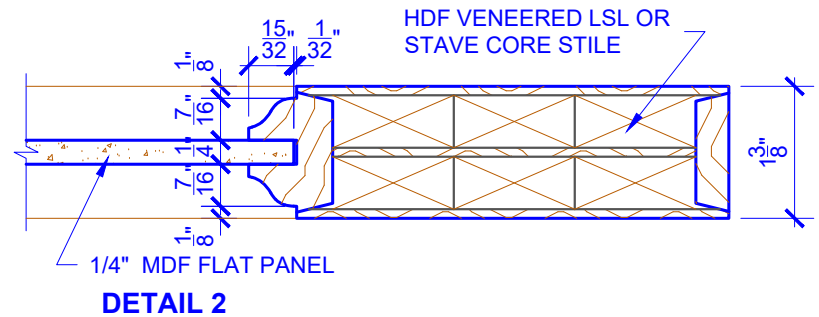

**PASSAGE, POCKET,  
BYPASS, BARN DOORS**

**BIFOLD DOORS**

DOOR COMPONENT SIZES			
DOOR WIDTH	STILE WIDTH "A"	PANEL WIDTH "B"	TOP PANEL HEIGHT "C"
2-0 THRU 2-4	4"	VARIABLES	VARIABLES
2-6 THRU 4-0	4-1/2"	VARIABLES	VARIABLES

NOTES:

- BIFOLD LEAF WIDTHS 9"-24" WILL HAVE 2" WIDE STILES.
- ALL COMPONENTS (STILES, RAILS & MULLIONS) MEASUREMENTS ARE "NET" FACE-WIDTH DIMENSIONS, NOT INCLUDING STICKING PROFILES OR APPLIED MOULDING.
- DOORS NARROWER THAN 2'-0" IN WIDTH ON 2 OR 3 PANEL WIDE DOORS WILL BE MADE AS 1-PANEL WIDE IN A CORRESPONDING DESIGN. PN701 DESIGN 1-8 WIDE WOULD BE A PN701-4 PANEL DESIGN.