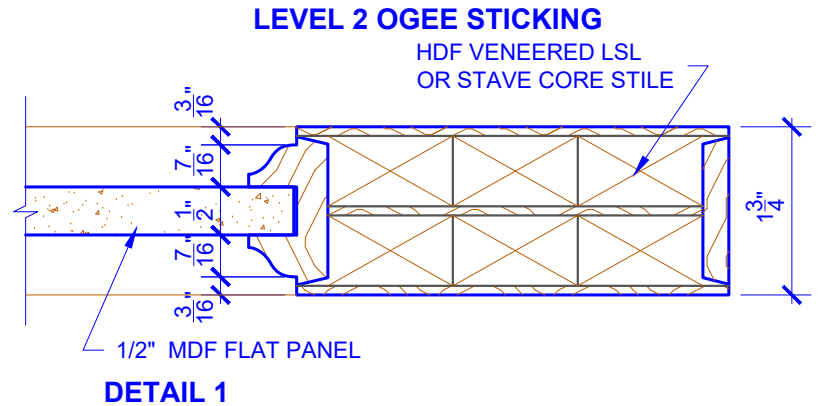

**PASSAGE, POCKET,  
BYPASS, BARN DOORS**

**BIFOLD DOORS**

DOOR COMPONENT SIZES			
DOOR WIDTH	STILE WIDTH "A"	PANEL WIDTH "B"	TOP PANEL HEIGHT "C"
2-0 THRU 2-4	4"	VARIABLES	VARIABLES
2-6 THRU 4-0	4-1/2"	VARIABLES	VARIABLES

NOTES:

- BIFOLD LEAF WIDTHS 9"-24" WILL HAVE 2" WIDE STILES.
- ALL COMPONENTS (STILES, RAILS & MULLIONS) MEASUREMENTS ARE "NET" FACE-WIDTH DIMENSIONS, NOT INCLUDING STICKING PROFILES OR APPLIED MOULDING.
- DOORS NARROWER THAN 2'-0" IN WIDTH ON 2 OR 3 PANEL WIDE DOORS WILL BE MADE AS 1-PANEL WIDE IN A CORRESPONDING DESIGN. PN701 DESIGN 1-8 WIDE WOULD BE A PN701-4 PANEL DESIGN.