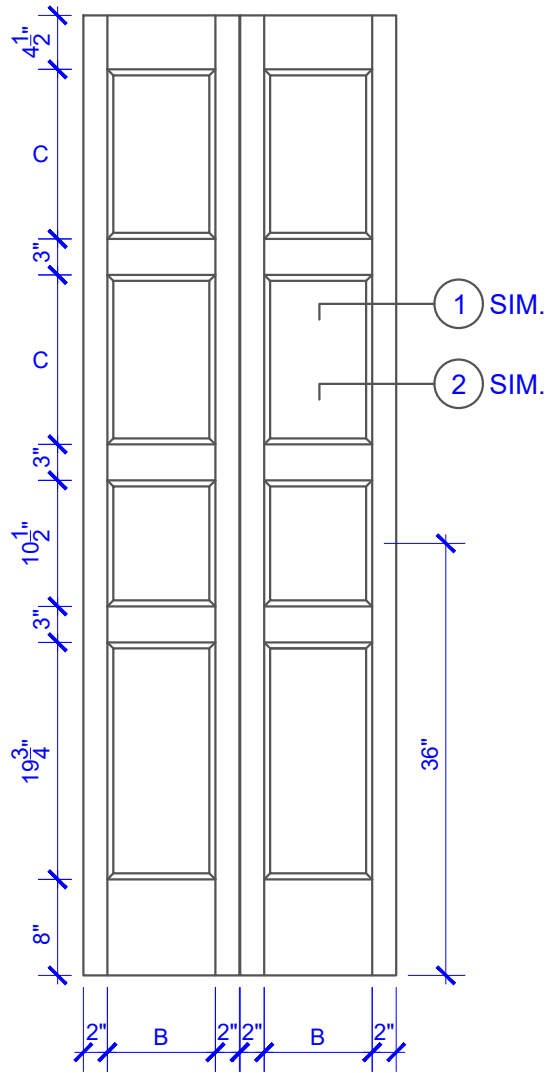

**PASSAGE, POCKET,  
BYPASS, BARN DOORS**

**BIFOLD DOORS**

DOOR COMPONENT SIZES			
DOOR WIDTH	STILE WIDTH "A"	PANEL WIDTH "B"	TOP PANEL HEIGHT "C"
2-0 THRU 2-4	4"	VARIABLES	VARIABLES
2-6 THRU 4-0	4-1/2"	VARIABLES	VARIABLES

NOTES:

- BIFOLD LEAF WIDTHS 9"-24" WILL HAVE 2" WIDE STILES.
- ALL COMPONENTS (STILES, RAILS & MULLIONS) MEASUREMENTS ARE "NET" FACE-WIDTH DIMENSIONS, NOT INCLUDING STICKING PROFILES OR APPLIED MOULDING.
- DOORS NARROWER THAN 2'-0" IN WIDTH ON 2 OR 3 PANEL WIDE DOORS WILL BE MADE AS 1-PANEL WIDE IN A CORRESPONDING DESIGN. PN701 DESIGN 1-8 WIDE WOULD BE A PN701-4 PANEL DESIGN.