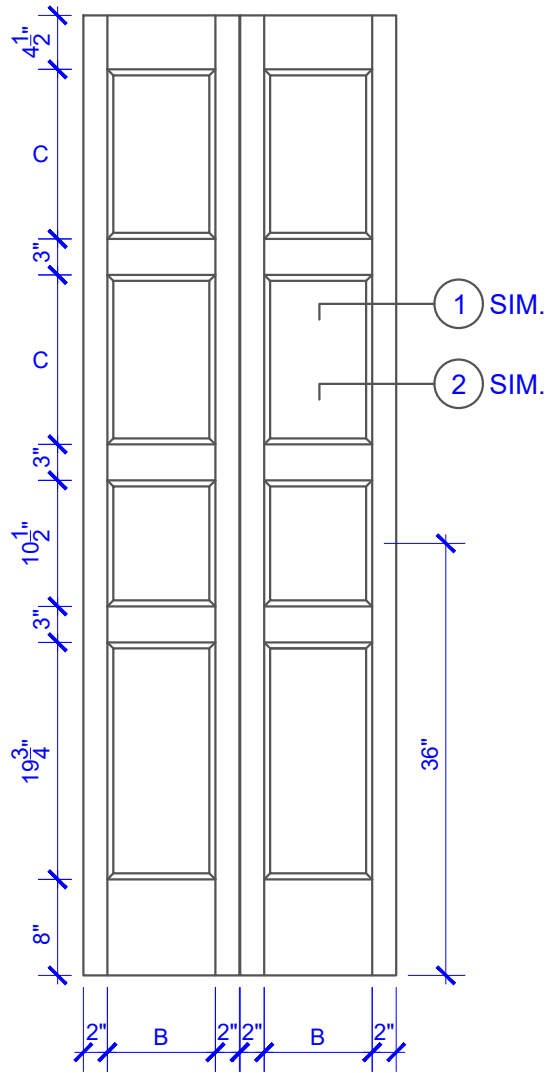

**PASSAGE, POCKET,
BYPASS, BARN DOORS**

BIFOLD DOORS

DOOR COMPONENT SIZES

DOOR WIDTH	STILE WIDTH "A"	PANEL WIDTH "B"	TOP PANEL HEIGHT "C"
2-0 THRU 2-4	4"	VARIABLES	VARIABLES
2-6 THRU 4-0	4-1/2"	VARIABLES	VARIABLES

NOTES:

1. BIFOLD LEAF WIDTHS 9"-24" WILL HAVE 2" WIDE STILES.
2. ALL COMPONENTS (STILES, RAILS & MULLIONS) MEASUREMENTS ARE "NET" FACE-WIDTH DIMENSIONS, NOT INCLUDING STICKING PROFILES OR APPLIED MOULDING.
3. DOORS NARROWER THAN 2'-0" IN WIDTH ON 2 OR 3 PANEL WIDE DOORS WILL BE MADE AS 1-PANEL WIDE IN A CORRESPONDING DESIGN. PN701 DESIGN 1-8 WIDE WOULD BE A PN701-4 PANEL DESIGN.