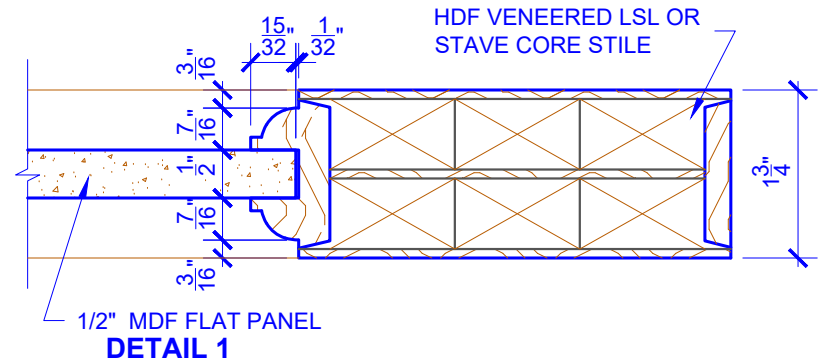

LEVEL 2 OVOLO STICKING

* SEE LIMITED LIFETIME WARRANTY FOR TOLERANCES AND EXCLUSIONS