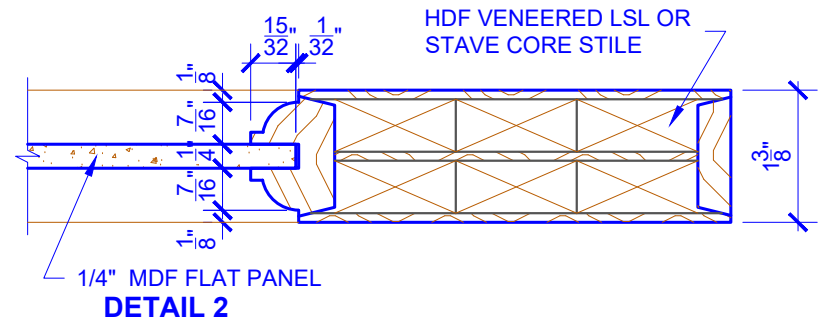

LEVEL 2 OVOLO STICKING

* SEE LIMITED LIFETIME WARRANTY FOR TOLERANCES AND EXCLUSIONS