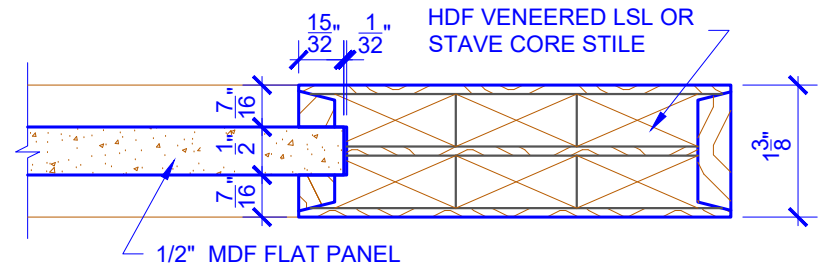

DETAIL 2

* SEE LIMITED LIFETIME WARRANTY FOR TOLERANCES AND EXCLUSIONS