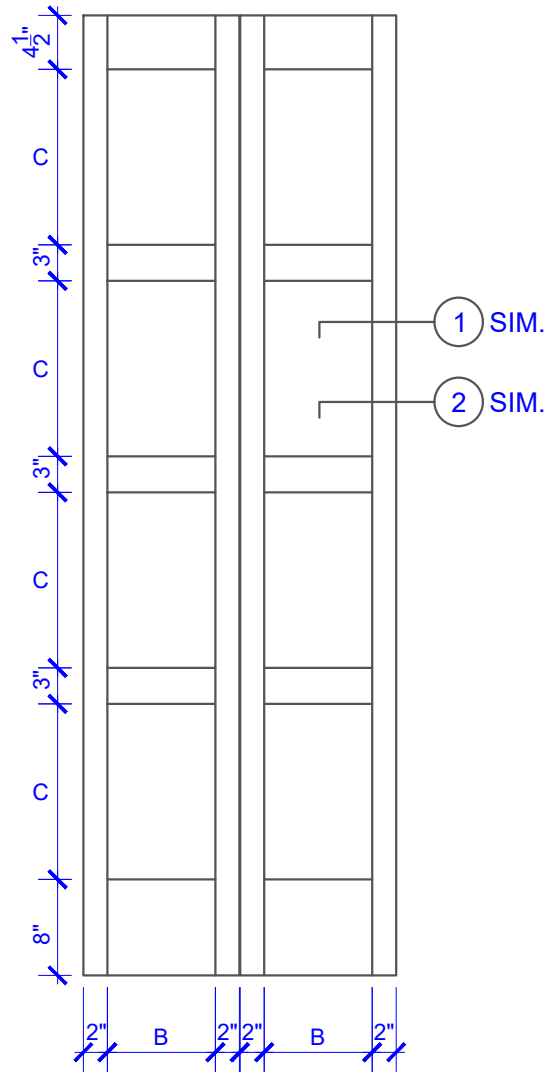

**PASSAGE, POCKET,  
BYPASS, BARN DOORS**

**BIFOLD DOORS**

**DOOR COMPONENT SIZES**

DOOR WIDTH	STILE WIDTH "A"	PANEL WIDTH "B"	TOP PANEL HEIGHT "C"
2-0 THRU 2-4	4"	VARIES	VARIES
2-6 THRU 4-0	4-1/2"	VARIES	VARIES

**NOTES:**

1. BIFOLD LEAF WIDTHS 9"-24" WILL HAVE 2" WIDE STILES.
2. ALL COMPONENTS (STILES, RAILS & MULLIONS) MEASUREMENTS ARE "NET" FACE-WIDTH DIMENSIONS, NOT INCLUDING STICKING PROFILES OR APPLIED MOULDING.
3. DOORS NARROWER THAN 2'-0" IN WIDTH ON 2 OR 3 PANEL WIDE DOORS WILL BE MADE AS 1-PANEL WIDE IN A CORRESPONDING DESIGN. PN801 DESIGN 1-8 WIDE WOULD BE A PN410 DESIGN.