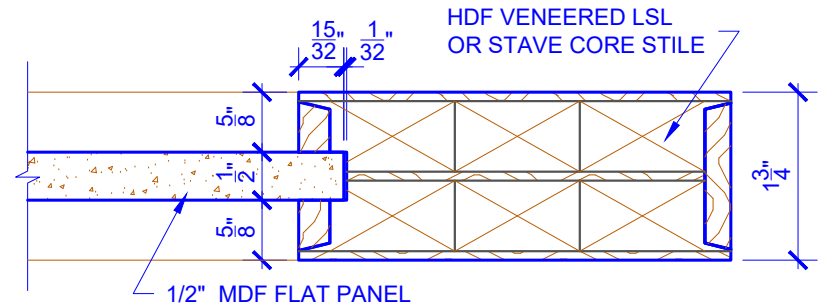

LEVEL 1 SQUARE SHOULDER

DETAIL 1