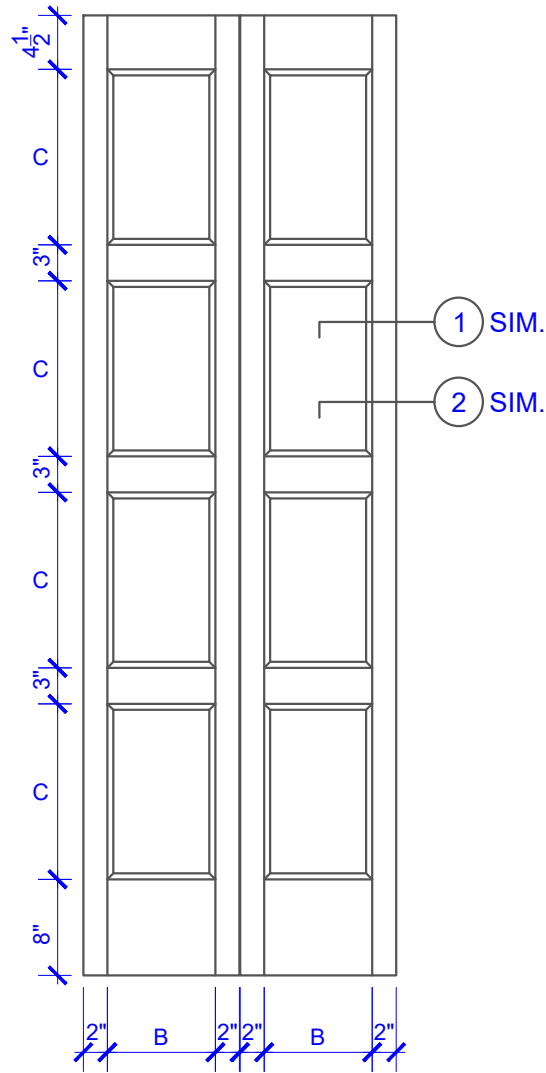

**PASSAGE, POCKET,  
BYPASS, BARN DOORS**

**BIFOLD DOORS**

DOOR COMPONENT SIZES			
DOOR WIDTH	STILE WIDTH "A"	PANEL WIDTH "B"	TOP PANEL HEIGHT "C"
2-0 THRU 2-4	4"	VARIES	VARIES
2-6 THRU 4-0	4-1/2"	VARIES	VARIES

NOTES:

- BIFOLD LEAF WIDTHS 9"-24" WILL HAVE 2" WIDE STILES.
- ALL COMPONENTS (STILES, RAILS & MULLIONS) MEASUREMENTS ARE "NET" FACE-WIDTH DIMENSIONS, NOT INCLUDING STICKING PROFILES OR APPLIED MOULDING.
- DOORS NARROWER THAN 2'-0" IN WIDTH ON 2 OR 3 PANEL WIDE DOORS WILL BE MADE AS 1-PANEL WIDE IN A CORRESPONDING DESIGN. PN801 DESIGN 1-8 WIDE WOULD BE A PN410 DESIGN.