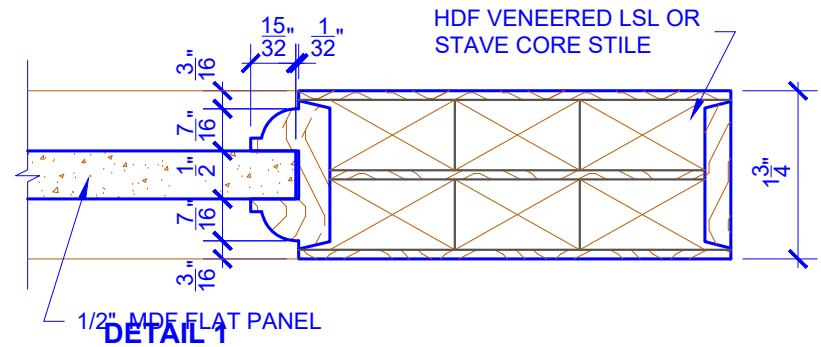

LEVEL 2 OVOLO STICKING