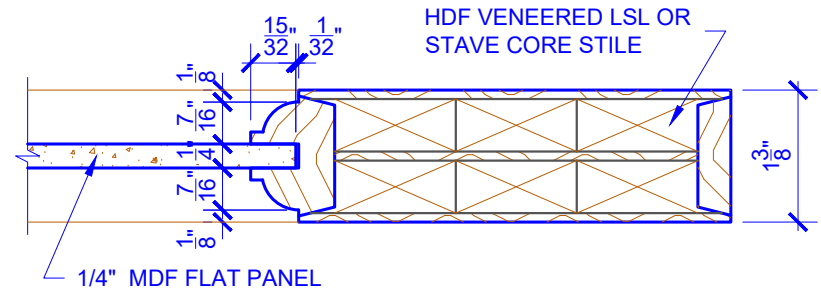

DETAIL 1

DETAIL 2

* SEE LIMITED LIFETIME WARRANTY FOR TOLERANCES AND EXCLUSIONS