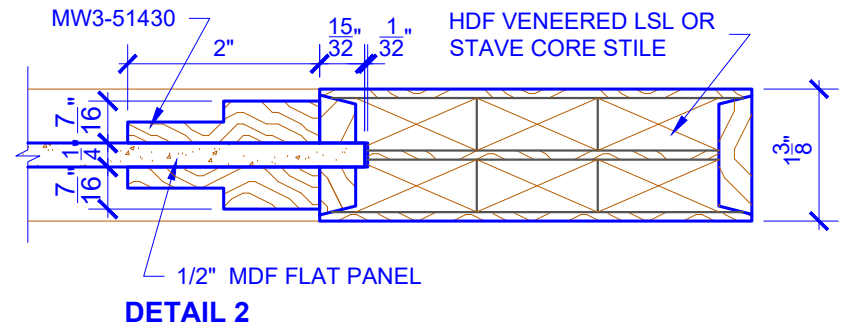

**PASSAGE, POCKET,  
BYPASS, BARN DOORS**

**BIFOLD DOORS**

DOOR COMPONENT SIZES			
DOOR WIDTH	STILE WIDTH "A"	PANEL WIDTH "B"	TOP PANEL HEIGHT "C"
2-0 THRU 2-4	4"	VARIES	VARIES
2-6 THRU 4-0	4-1/2"	VARIES	VARIES

NOTES:

- BIFOLD LEAF WIDTHS 9"-24" WILL HAVE 2" WIDE STILES.
- ALL COMPONENTS (STILES, RAILS & MULLIONS) MEASUREMENTS ARE "NET" FACE-WIDTH DIMENSIONS, NOT INCLUDING STICKING PROFILES OR APPLIED MOULDING.
- DOORS NARROWER THAN 2'-0" IN WIDTH ON 2 OR 3 PANEL WIDE DOORS WILL BE MADE AS 1-PANEL WIDE IN A CORRESPONDING DESIGN. PN801 DESIGN 1-8 WIDE WOULD BE A PN410 DESIGN.