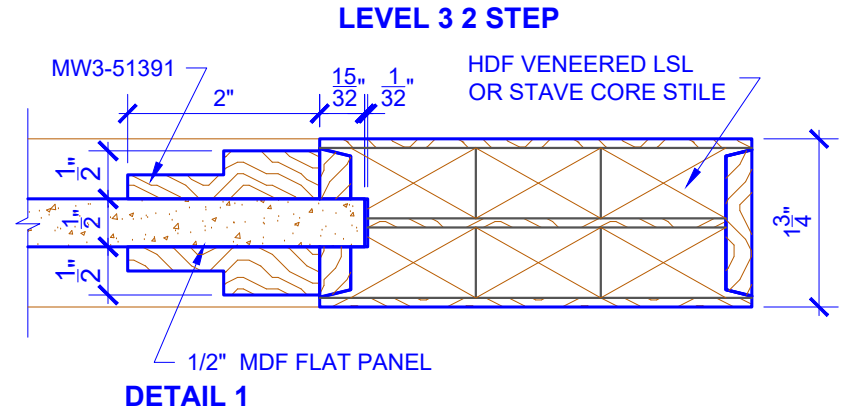

**PASSAGE, POCKET,  
BYPASS, BARN DOORS**

**BIFOLD DOORS**

DOOR COMPONENT SIZES			
DOOR WIDTH	STILE WIDTH "A"	PANEL WIDTH "B"	TOP PANEL HEIGHT "C"
2-0 THRU 2-4	4"	VARIES	VARIES
2-6 THRU 4-0	4-1/2"	VARIES	VARIES

NOTES:

- BIFOLD LEAF WIDTHS 9"-24" WILL HAVE 2" WIDE STILES.
- ALL COMPONENTS (STILES, RAILS & MULLIONS) MEASUREMENTS ARE "NET" FACE-WIDTH DIMENSIONS, NOT INCLUDING STICKING PROFILES OR APPLIED MOULDING.
- DOORS NARROWER THAN 2'-0" IN WIDTH ON 2 OR 3 PANEL WIDE DOORS WILL BE MADE AS 1-PANEL WIDE IN A CORRESPONDING DESIGN. PN801 DESIGN 1-8 WIDE WOULD BE A PN410 DESIGN.