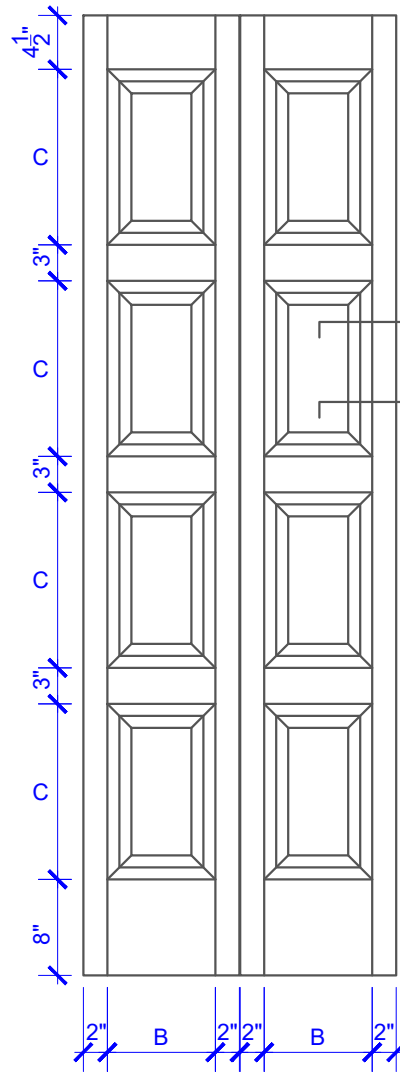

**PASSAGE, POCKET,  
BYPASS, BARN DOORS**

**BIFOLD DOORS**

DOOR COMPONENT SIZES			
DOOR WIDTH	STILE WIDTH "A"	PANEL WIDTH "B"	TOP PANEL HEIGHT "C"
2-0 THRU 2-4	4"	VARIES	VARIES
2-6 THRU 4-0	4-1/2"	VARIES	VARIES

NOTES:

- BIFOLD LEAF WIDTHS 9"-24" WILL HAVE 2" WIDE STILES.
- ALL COMPONENTS (STILES, RAILS & MULLIONS) MEASUREMENTS ARE "NET" FACE-WIDTH DIMENSIONS, NOT INCLUDING STICKING PROFILES OR APPLIED MOULDING.
- DOORS NARROWER THAN 2'-0" IN WIDTH ON 2 OR 3 PANEL WIDE DOORS WILL BE MADE AS 1-PANEL WIDE IN A CORRESPONDING DESIGN. PN801 DESIGN 1-8 WIDE WOULD BE A PN410 DESIGN.