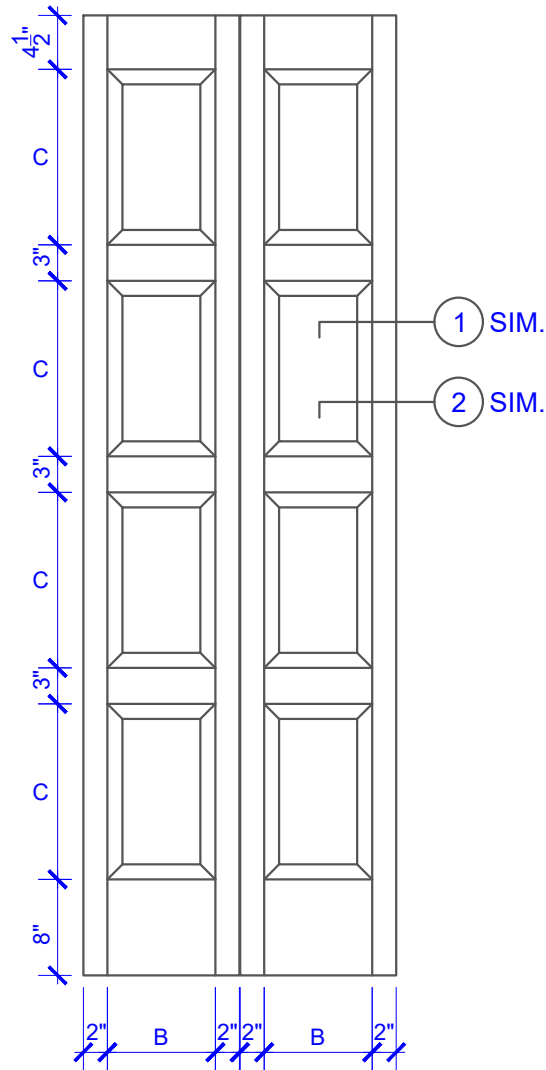

**PASSAGE, POCKET,  
BYPASS, BARN DOORS**

**BIFOLD DOORS**

DOOR COMPONENT SIZES			
DOOR WIDTH	STILE WIDTH "A"	PANEL WIDTH "B"	TOP PANEL HEIGHT "C"
2-0 THRU 2-4	4"	VARIES	VARIES
2-6 THRU 4-0	4-1/2"	VARIES	VARIES

NOTES:

1. BIFOLD LEAF WIDTHS 9"-24" WILL HAVE 2" WIDE STILES.
2. ALL COMPONENTS (STILES, RAILS & MULLIONS) MEASUREMENTS ARE "NET" FACE-WIDTH DIMENSIONS, NOT INCLUDING STICKING PROFILES OR APPLIED MOULDING.
3. DOORS NARROWER THAN 2'-0" IN WIDTH ON 2 OR 3 PANEL WIDE DOORS WILL BE MADE AS 1-PANEL WIDE IN A CORRESPONDING DESIGN. PN801 DESIGN 1-8 WIDE WOULD BE A PN410 DESIGN.