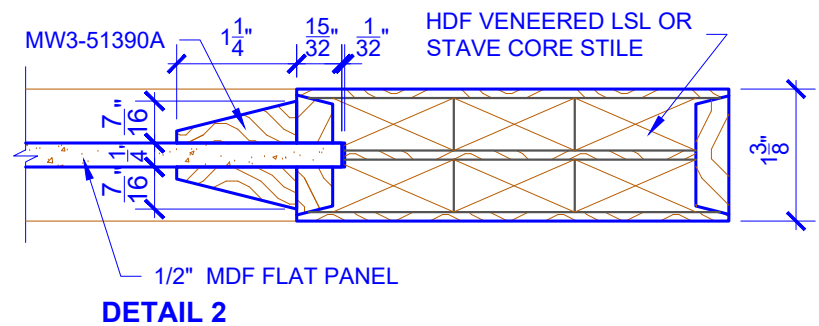

**PASSAGE, POCKET,  
BYPASS, BARN DOORS**

**BIFOLD DOORS**

DOOR COMPONENT SIZES			
DOOR WIDTH	STILE WIDTH "A"	PANEL WIDTH "B"	TOP PANEL HEIGHT "C"
2-0 THRU 2-4	4"	VARIES	VARIES
2-6 THRU 4-0	4-1/2"	VARIES	VARIES

NOTES:

1. BIFOLD LEAF WIDTHS 9"-24" WILL HAVE 2" WIDE STILES.
2. ALL COMPONENTS (STILES, RAILS & MULLIONS) MEASUREMENTS ARE "NET" FACE-WIDTH DIMENSIONS, NOT INCLUDING STICKING PROFILES OR APPLIED MOULDING.
3. DOORS NARROWER THAN 2'-0" IN WIDTH ON 2 OR 3 PANEL WIDE DOORS WILL BE MADE AS 1-PANEL WIDE IN A CORRESPONDING DESIGN. PN801 DESIGN 1-8 WIDE WOULD BE A PN410 DESIGN.