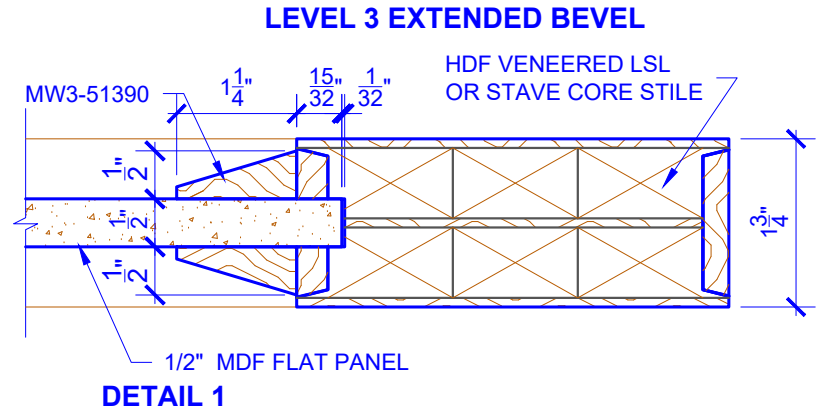

**PASSAGE, POCKET,  
BYPASS, BARN DOORS**

**BIFOLD DOORS**

DOOR COMPONENT SIZES			
DOOR WIDTH	STILE WIDTH "A"	PANEL WIDTH "B"	TOP PANEL HEIGHT "C"
2-0 THRU 2-4	4"	VARIES	VARIES
2-6 THRU 4-0	4-1/2"	VARIES	VARIES

NOTES:

1. BIFOLD LEAF WIDTHS 9"-24" WILL HAVE 2" WIDE STILES.
2. ALL COMPONENTS (STILES, RAILS & MULLIONS) MEASUREMENTS ARE "NET" FACE-WIDTH DIMENSIONS, NOT INCLUDING STICKING PROFILES OR APPLIED MOULDING.
3. DOORS NARROWER THAN 2'-0" IN WIDTH ON 2 OR 3 PANEL WIDE DOORS WILL BE MADE AS 1-PANEL WIDE IN A CORRESPONDING DESIGN. PN801 DESIGN 1-8 WIDE WOULD BE A PN410 DESIGN.