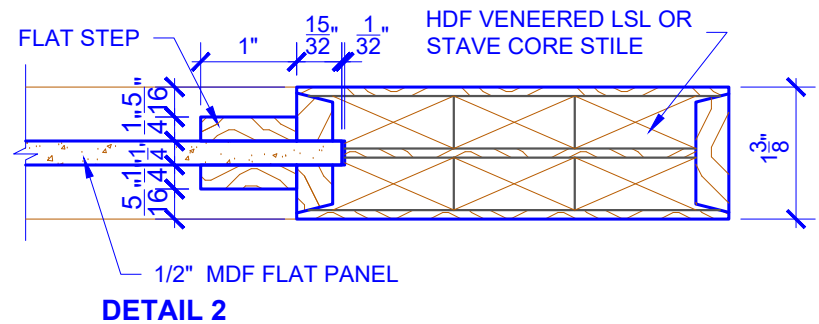

**PASSAGE, POCKET,  
BYPASS, BARN DOORS**

**BIFOLD DOORS**

DOOR COMPONENT SIZES			
DOOR WIDTH	STILE WIDTH "A"	PANEL WIDTH "B"	TOP PANEL HEIGHT "C"
2-0 THRU 2-4	4"	VARIES	VARIES
2-6 THRU 4-0	4-1/2"	VARIES	VARIES

NOTES:

- BIFOLD LEAF WIDTHS 9"-24" WILL HAVE 2" WIDE STILES.
- ALL COMPONENTS (STILES, RAILS & MULLIONS) MEASUREMENTS ARE "NET" FACE-WIDTH DIMENSIONS, NOT INCLUDING STICKING PROFILES OR APPLIED MOULDING.
- DOORS NARROWER THAN 2'-0" IN WIDTH ON 2 OR 3 PANEL WIDE DOORS WILL BE MADE AS 1-PANEL WIDE IN A CORRESPONDING DESIGN. PN801 DESIGN 1-8 WIDE WOULD BE A PN410 DESIGN.