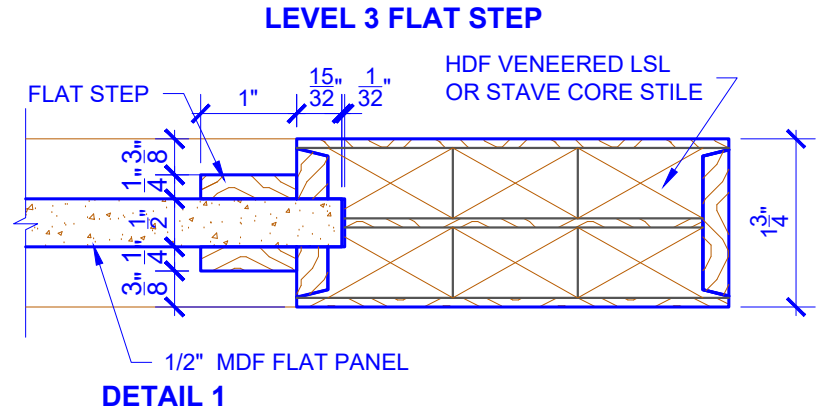

**PASSAGE, POCKET,  
BYPASS, BARN DOORS**

**BIFOLD DOORS**

DOOR COMPONENT SIZES			
DOOR WIDTH	STILE WIDTH "A"	PANEL WIDTH "B"	TOP PANEL HEIGHT "C"
2-0 THRU 2-4	4"	VARIES	VARIES
2-6 THRU 4-0	4-1/2"	VARIES	VARIES

NOTES:

- BIFOLD LEAF WIDTHS 9"-24" WILL HAVE 2" WIDE STILES.
- ALL COMPONENTS (STILES, RAILS & MULLIONS) MEASUREMENTS ARE "NET" FACE-WIDTH DIMENSIONS, NOT INCLUDING STICKING PROFILES OR APPLIED MOULDING.
- DOORS NARROWER THAN 2'-0" IN WIDTH ON 2 OR 3 PANEL WIDE DOORS WILL BE MADE AS 1-PANEL WIDE IN A CORRESPONDING DESIGN. PN801 DESIGN 1-8 WIDE WOULD BE A PN410 DESIGN.