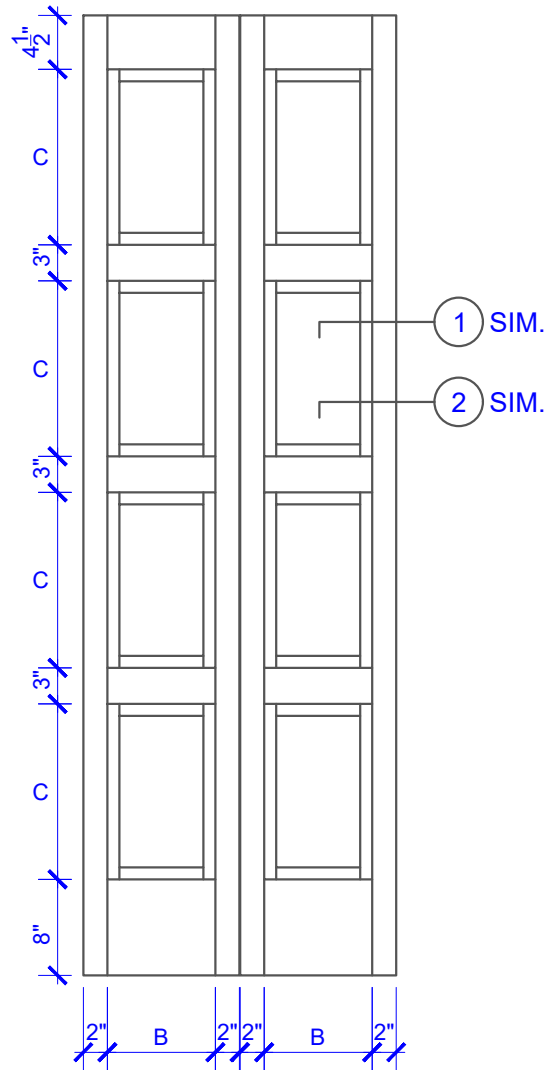

**PASSAGE, POCKET,  
BYPASS, BARN DOORS**

**BIFOLD DOORS**

DOOR COMPONENT SIZES			
DOOR WIDTH	STILE WIDTH "A"	PANEL WIDTH "B"	TOP PANEL HEIGHT "C"
2-0 THRU 2-4	4"	VARIES	VARIES
2-6 THRU 4-0	4-1/2"	VARIES	VARIES

NOTES:

- BIFOLD LEAF WIDTHS 9"-24" WILL HAVE 2" WIDE STILES.
- ALL COMPONENTS (STILES, RAILS & MULLIONS) MEASUREMENTS ARE "NET" FACE-WIDTH DIMENSIONS, NOT INCLUDING STICKING PROFILES OR APPLIED MOULDING.
- DOORS NARROWER THAN 2'-0" IN WIDTH ON 2 OR 3 PANEL WIDE DOORS WILL BE MADE AS 1-PANEL WIDE IN A CORRESPONDING DESIGN. PN801 DESIGN 1-8 WIDE WOULD BE A PN410 DESIGN.