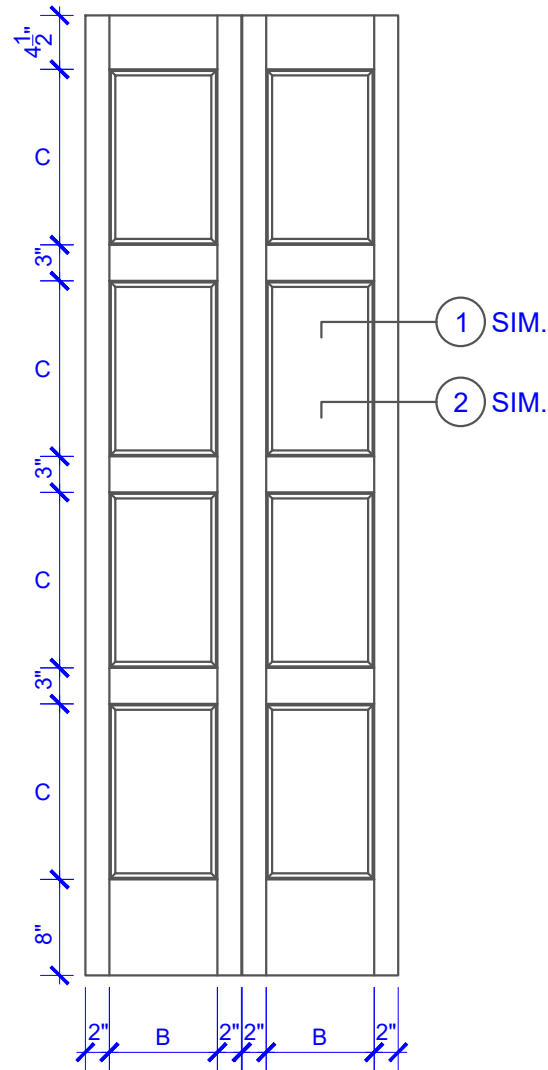

PASSAGE, POCKET,
BYPASS, BARN DOORS

BIFOLD DOORS

DOOR COMPONENT SIZES			
DOOR WIDTH	STILE WIDTH "A"	PANEL WIDTH "B"	TOP PANEL HEIGHT "C"
2-0 THRU 2-4	4"	VARIES	VARIES
2-6 THRU 4-0	4-1/2"	VARIES	VARIES

NOTES:

- BIFOLD LEAF WIDTHS 9"-24" WILL HAVE 2" WIDE STILES.
- ALL COMPONENTS (STILES, RAILS & MULLIONS) MEASUREMENTS ARE "NET" FACE-WIDTH DIMENSIONS, NOT INCLUDING STICKING PROFILES OR APPLIED MOULDING.
- DOORS NARROWER THAN 2'-0" IN WIDTH ON 2 OR 3 PANEL WIDE DOORS WILL BE MADE AS 1-PANEL WIDE IN A CORRESPONDING DESIGN. PN801 DESIGN 1-8 WIDE WOULD BE A PN410 DESIGN.