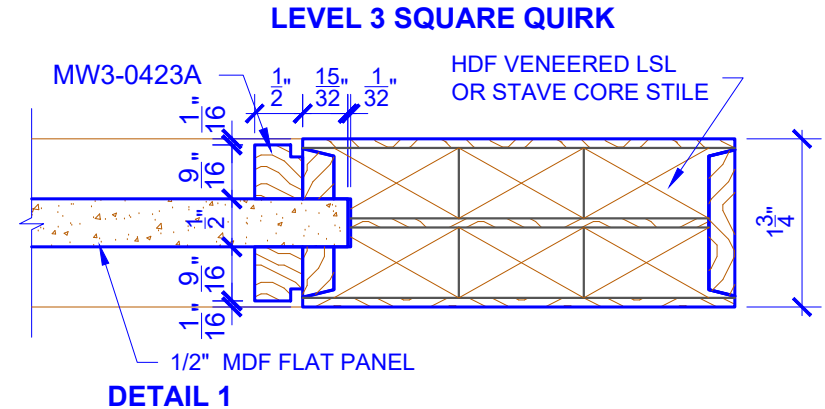

PASSAGE, POCKET,
BYPASS, BARN DOORS

BIFOLD DOORS

DOOR COMPONENT SIZES			
DOOR WIDTH	STILE WIDTH "A"	PANEL WIDTH "B"	TOP PANEL HEIGHT "C"
2-0 THRU 2-4	4"	VARIES	VARIES
2-6 THRU 4-0	4-1/2"	VARIES	VARIES

NOTES:

- BIFOLD LEAF WIDTHS 9"-24" WILL HAVE 2" WIDE STILES.
- ALL COMPONENTS (STILES, RAILS & MULLIONS) MEASUREMENTS ARE "NET" FACE-WIDTH DIMENSIONS, NOT INCLUDING STICKING PROFILES OR APPLIED MOULDING.
- DOORS NARROWER THAN 2'-0" IN WIDTH ON 2 OR 3 PANEL WIDE DOORS WILL BE MADE AS 1-PANEL WIDE IN A CORRESPONDING DESIGN. PN801 DESIGN 1-8 WIDE WOULD BE A PN410 DESIGN.