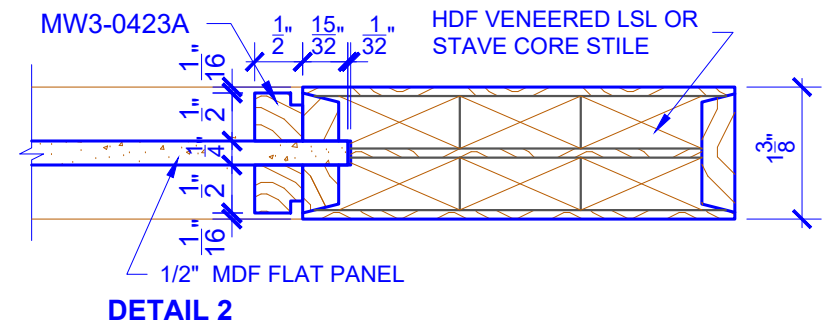

PASSAGE, POCKET,
BYPASS, BARN DOORS

BIFOLD DOORS

DOOR COMPONENT SIZES			
DOOR WIDTH	STILE WIDTH "A"	PANEL WIDTH "B"	TOP PANEL HEIGHT "C"
2-0 THRU 2-4	4"	VARIES	VARIES
2-6 THRU 4-0	4-1/2"	VARIES	VARIES

NOTES:

- BIFOLD LEAF WIDTHS 9"-24" WILL HAVE 2" WIDE STILES.
- ALL COMPONENTS (STILES, RAILS & MULLIONS) MEASUREMENTS ARE "NET" FACE-WIDTH DIMENSIONS, NOT INCLUDING STICKING PROFILES OR APPLIED MOULDING.
- DOORS NARROWER THAN 2'-0" IN WIDTH ON 2 OR 3 PANEL WIDE DOORS WILL BE MADE AS 1-PANEL WIDE IN A CORRESPONDING DESIGN. PN801 DESIGN 1-8 WIDE WOULD BE A PN410 DESIGN.