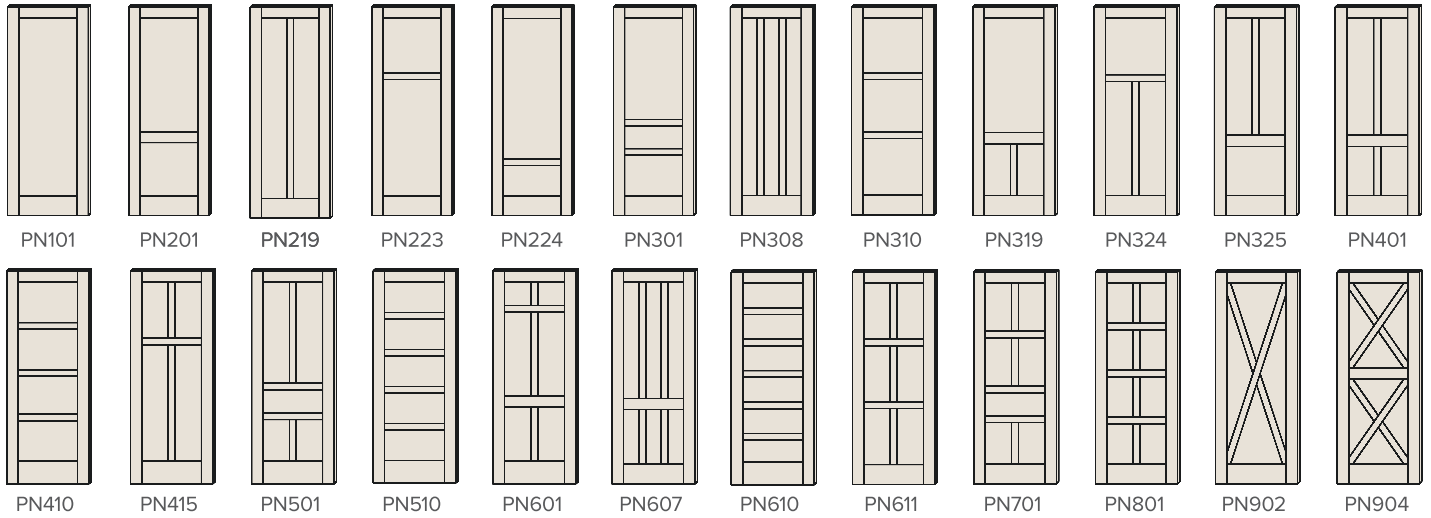

PLANTATION™ FLAT PANEL SERIES

VILLACREST™ PLANTATION SERIES DOOR STYLES