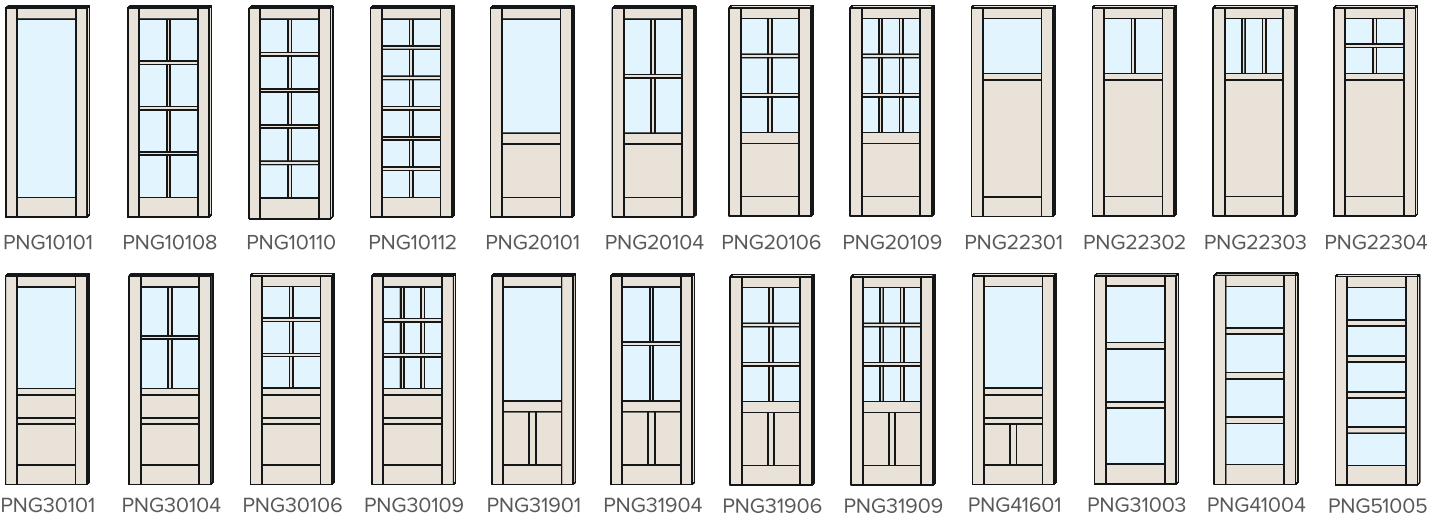

### LEVEL 2

STEP STICKING

OVOLO STICKING

BEVEL STICKING

OGEE STICKING

### LEVEL 1

SQUARE  
SHOULDER

HIP PANEL

BEVEL PANEL

SCOOP PANEL

DOUBLE HIP PANEL

# GLASS DOORS

Available in both Plantation Flat Panel and Grand Porte Raised Panel Series

# LOUVER DOORS

Available in both Plantation Flat Panel and Grand Porte Raised Panel Series