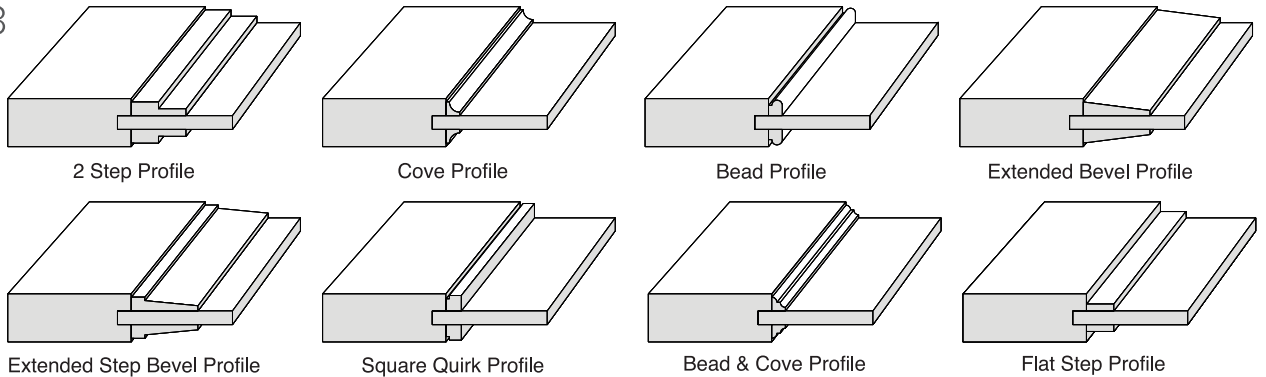

STICKING OPTIONS

LEVEL 3