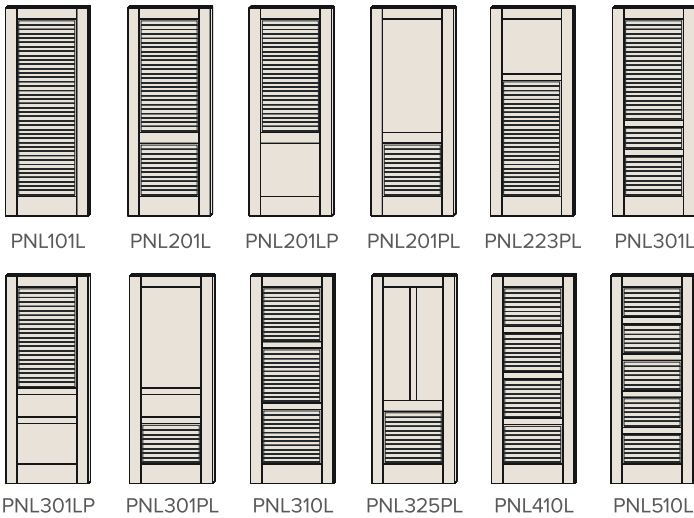

### LEVEL 2

STEP STICKING

OVOLO STICKING

BEVEL STICKING

OGEE STICKING

### LEVEL 1

SQUARE  
SHOULDER

HIP PANEL

BEVEL PANEL

SCOOP PANEL

DOUBLE HIP PANEL

# GLASS DOORS

Available in both Plantation Flat Panel and Grand Porte Raised Panel Series

# LOUVER DOORS

Available in both Plantation Flat Panel and Grand Porte Raised Panel Series