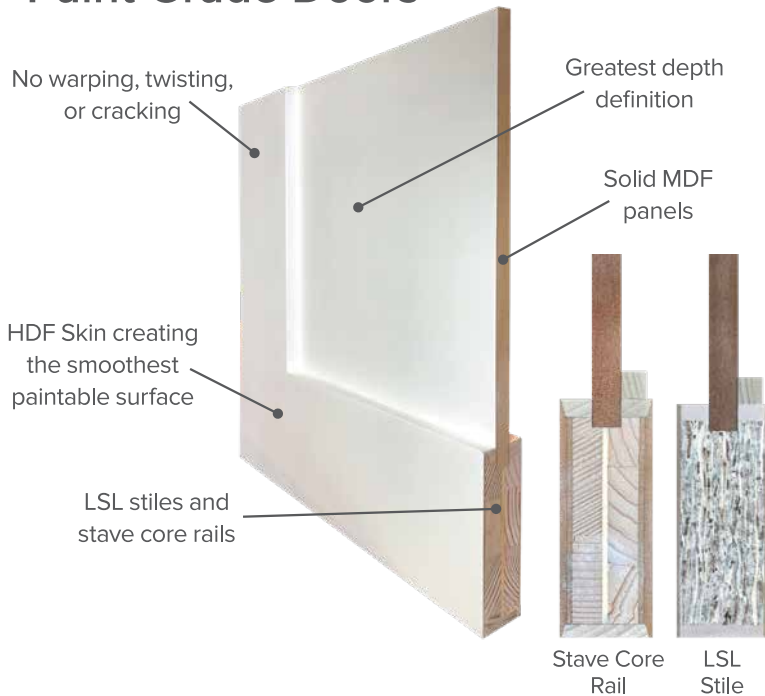

DOOR APPLICATIONS

Highest Quality Paint Grade Doors