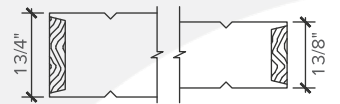

Heights: 6'-8" thru 8'-0"

Widths: 1'-6", 2'-0", 2'-4", 2'-6", 2'-8", 2'-10", 3'-0"

Thicknesses: 1-3/8" and 1-3/4"

NOTE: Custom heights and widths also available

MILLWORK 360
THE DEGREE OF SUPERIOR QUALITY

VMS968

1/8" x 1/8" SQUARE QUIRK

1-3/4" - 1/4" X 1/4" SQUARE QUIRK
1-3/8" - 1/4" X 1/8" SQUARE QUIRK

1-3/4" - 1/2" X 1/4" SQUARE QUIRK
1-3/8" - 1/2" X 1/8" SQUARE QUIRK

1/4" x 1/8" V-GROOVE