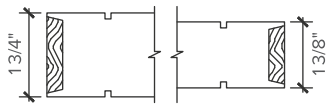

Heights: 6'-8" thru 8'-0"

Widths: 1'-6", 2'-0", 2'-4", 2'-6", 2'-8", 2'-10", 3'-0"

Thicknesses: 1-3/8" and 1-3/4"

NOTE: Custom heights and widths also available

MILLWORK 360
THE DEGREE OF SUPERIOR QUALITY

VMS934

VMS905

VMS916

VMS947

VMS906

VMS917

VMS936

VMS957

VMS968

1/8" x 1/8" SQUARE QUIRK

1-3/4" - 1/4" X 1/4" SQUARE QUIRK
1-3/8" - 1/4" X 1/8" SQUARE QUIRK

1-3/4" - 1/2" X 1/4" SQUARE QUIRK
1-3/8" - 1/2" X 1/8" SQUARE QUIRK

1/4" x 1/8" V-GROOVE