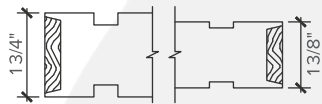

Heights: 6'-8" thru 8'-0"

Widths: 1'-6", 2'-0", 2'-4", 2'-6", 2'-8", 2'-10", 3'-0"

Thicknesses: 1-3/8" and 1-3/4"

NOTE: Custom heights and widths also available

MILLWORK 360
THE DEGREE OF SUPERIOR QUALITY

VMS934

VMS905

VMS916

VMS947

VMS906

VMS917

VMS936

VMS957

VMS968

1/8" x 1/8" SQUARE QUIRK

1-3/4" - 1/4" X 1/4" SQUARE QUIRK
1-3/8" - 1/4" X 1/8" SQUARE QUIRK

1-3/4" - 1/2" X 1/4" SQUARE QUIRK
1-3/8" - 1/2" X 1/8" SQUARE QUIRK

1/4" x 1/8" V-GROOVE