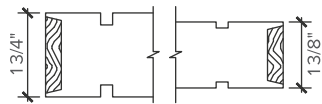

Heights: 6'-8" thru 8'-0"

Widths: 1'-6", 2'-0", 2'-4", 2'-6", 2'-8", 2'-10", 3'-0"

Thicknesses: 1-3/8" and 1-3/4"

NOTE: Custom heights and widths also available

MILLWORK 360
THE DEGREE OF SUPERIOR QUALITY

VMS934

VMS905

VMS916

VMS947

VMS906

VMS917

VMS936

VMS957

VMS968

1/8" x 1/8" SQUARE QUIRK

1-3/4" - 1/4" X 1/4" SQUARE QUIRK
1-3/8" - 1/4" X 1/8" SQUARE QUIRK

1-3/4" - 1/2" X 1/4" SQUARE QUIRK
1-3/8" - 1/2" X 1/8" SQUARE QUIRK

1/4" x 1/8" V-GROOVE